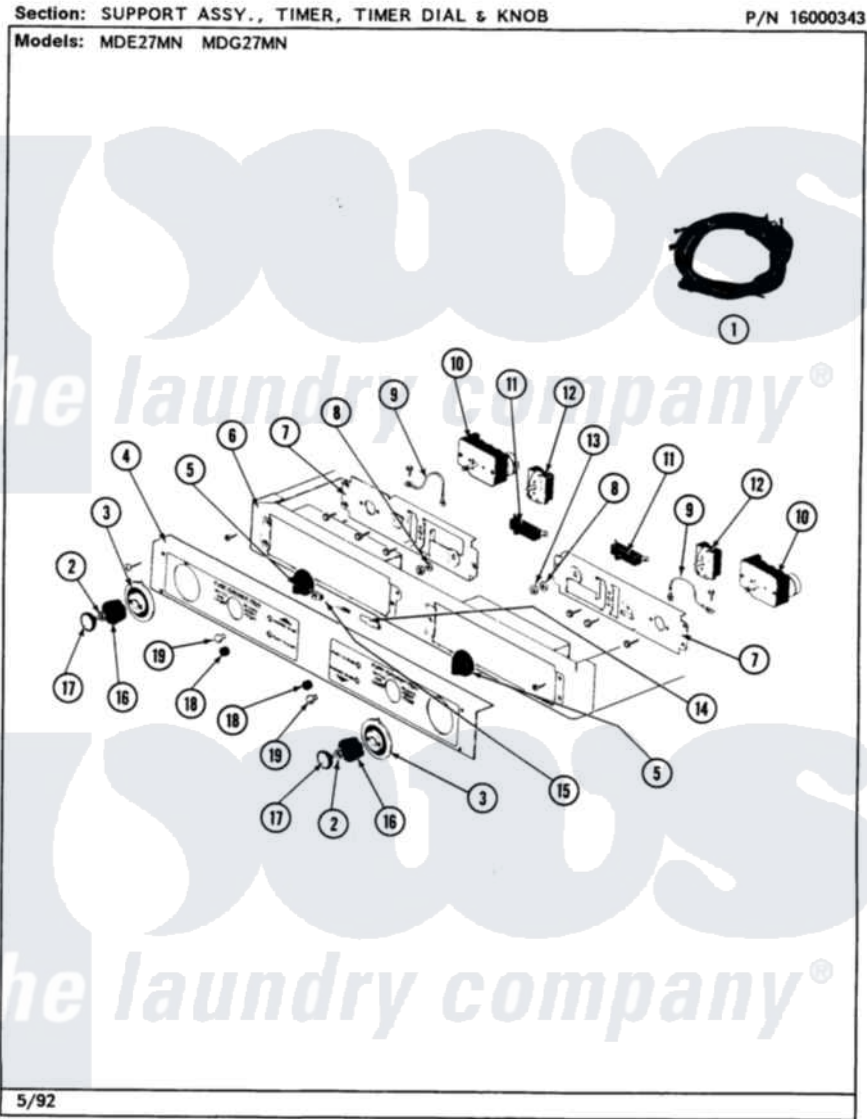

Maytag MDE27MNACW 03 - SUPPORT ASSY., TIMER, TIMER DIAL & KNOB

Maytag Commercial Maytag MDE27MNACW Dryer Parts Parts Diagram 03 - SUPPORT ASSY., TIMER, TIMER DIAL & KNOB

Click on the part number to view part

Item	Original Part Number	Replaced By	Status	Part Description
001	308301			Wire Harness, Main
"	NLA		Not Available	(LOWER)
002	312273			Nut, Control Knob
003	314725	33001500		Dial, Timer Indicator
004	314664	212277		Screw, No.8 X 1/2 Inch
"	NLA		Not Available	CONTROL PANEL
005	205663			Knob For Selector Switch
006	NLA		Not Available	SUPPORT ASSY. (WHITE)
"	Y310632	1163839		Screw
007	910186	99002757		Screw
"	NLA		Not Available	MTG. BRACKET
008	312751			Lockwasher, Start Switch
009	205810			Wire, Ground
"	211168	W10139210		Screw, 8-18 X 5/16
"	211252			Screw, Ground Wire

010	Y307296		Timer RPR
"	Y313588	488234	Screw 8-32 X 1/4
011	306940	W10149462	Switch, Push-To-Start
012	307253		Switch, Cycle Selector
"	Y313588	488234	Screw 8-32 X 1/4
013	Y312706	422617	Nut
014	Y201110	Not Available	CONNECTOR, WIRE (INDIC. LIGHT)
015	204075	Not Available	PILOT LAMP (DG MODELS ONLY)
016	314724		Knob For Timer
017	314723	W10133501	Cap, Knob
018	Y312702		Knurled Nut, Start Switch
019	215564		Lens, Indicator Light