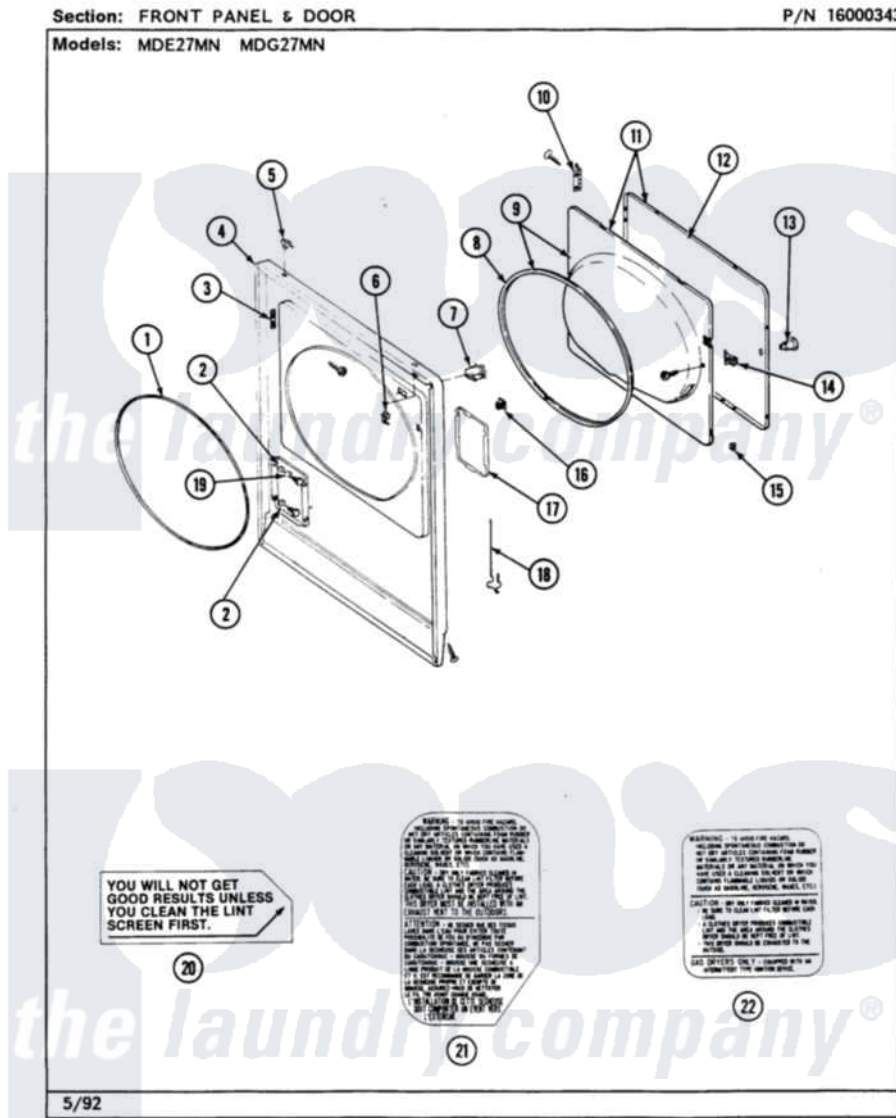

Maytag MDE27MNACW 04 - FRONT PANEL & DOOR

Maytag Commercial Maytag MDE27MNACW Dryer Parts Parts Diagram 04 - FRONT PANEL & DOOR
 Click on the part number to view part

Item	Original Part Number	Replaced By	Status	Part Description
001	314937			Seal, Front Panel
002	NLA		Not Available	PART NOT USED
003	Y313907			Fastener, Twin
004	204439			Screw And Fstner Assembly
"	NLA		Not Available	FRONT PANEL-WHITE
005	212982	22001650		Fastener, Spring
006	Y310376			Clip, Door Switch Harness
007	Y305753	W10169313		Switch-Door
008	314935	33001192		Seal, Door
009	Y308070		Not Available	INNER DOOR W/GASKET
010	307099	33001230		Hinge, Door
"	Y314062			Screw, Door Hinge And Panel
011	308062			Door Assembly Complete W/O Hinges
012	NLA		Not Available	DOOR PANEL, OUTER HALF (WHITE)
013	NLA		Not Available	KNOB & SCREW

014	314936	33001305	Strike, Door
"	314944	33001305	Strike, Door
015	Y313910		Clip, Door Liner To Outer Panel
016	306436		Door Latch Kit--W
017	NLA	Not Available	PART NOT USED
018	Y314025		Latch For Access Door
019	312369		Sleeve, Access Panel Stud Part Not Used
020	Y313340		LABEL, LINT SCREEN INSTRUCTION
021	314941	Not Available	LABEL, INSTRUCTION
022	NLA	Not Available	INSTRUCTION LABEL