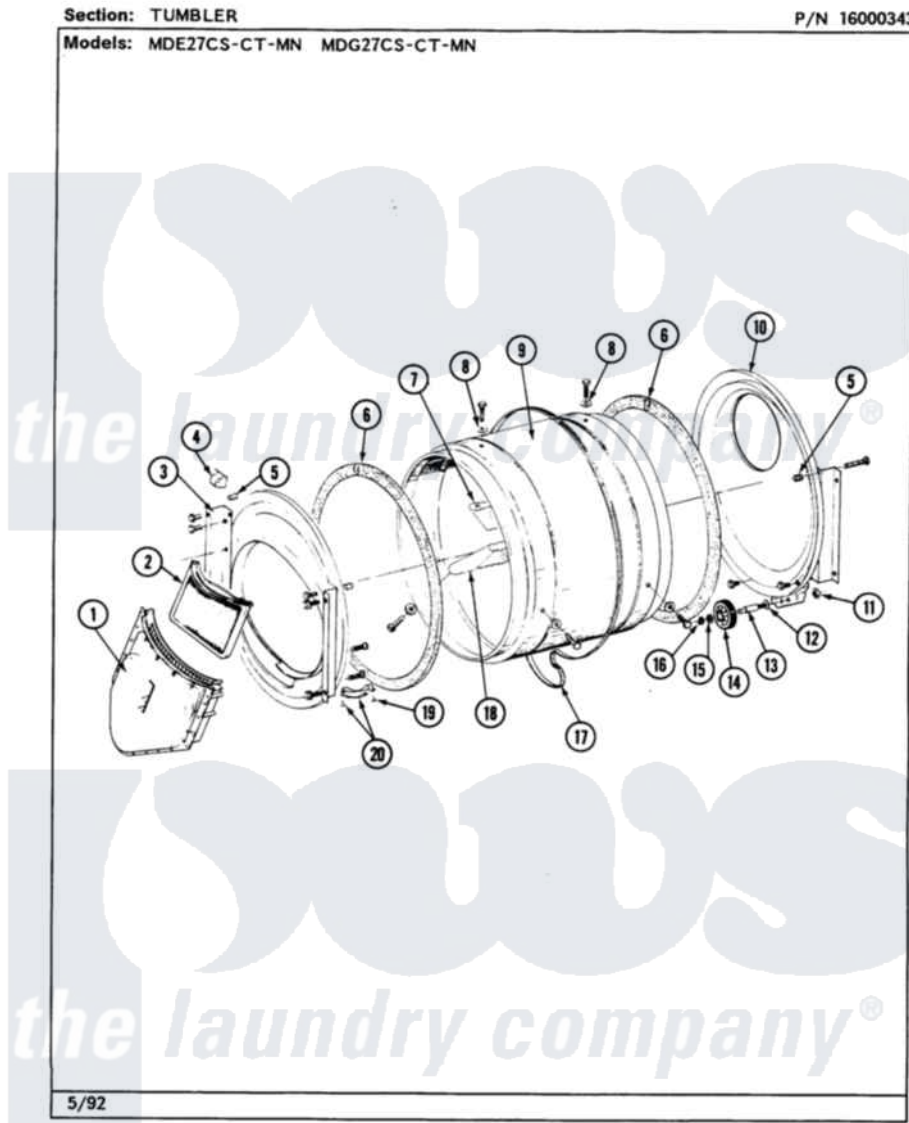

Maytag MDE27MNACW 05 - TUMBLER

30

Maytag [Commercial Maytag MDE27MNACW Dryer Parts](#) Parts Diagram 05 - TUMBLER
 Click on the part number to view part

Item	Original Part Number	Replaced By	Status	Part Description
001	Y307112	33001016		Outlet Duct Assembly
"	Y314110	33002917		Screw, No.10-16
002	307108	33002970		Lint Filte
003	307109	33001179		Front, Tumbler
"	Y313561			Screw---NA
"	NLA		Not Available	SCREW
"	Y310632	1163839		Screw
004	Y310376			Clip, Door Switch Harness
005	NLA		Not Available	THREAD COVER
006	314820			Seal, Tumbler
007	314803	33001012		Baffle
"	Y310759			Screw, Tumbler Baffles
008	314158			Washer, Baffle To Tumbler
009	306663		Not Available	TUMBLER W/BAFFLES
"	314802		Not Available	TUMBLER W/OUT BAFFLES
010	211294	90767		Screw, 8A X 3/8 HeX Washer Head Tapping

"	Y307114	33001178	Back, Tumbler
"	Y308544	33001178	Back, Tumbler
011	312538	33001443	Nut, Hex
012	Y313347	312535	Washer, Vault Mounting Brk.
013	Y312948	6-3129480	Shaft- Tumbler
014	Y303373	12001541	Drum Roller/Washer Assembly--W
015	312535		Washer, Vault Mounting Brk.
016	410233	9703438	Ring-Retrn
017	Y312959		Poly "V" Belt For Tumbler
018	314804	33001004	Baffle, Tall
"	Y310759		Screw, Tumbler Baffles
019	210720		Rivet, Bearing To Tumbler Fmt
020	306508		Tumbler Bearing Kit ---W