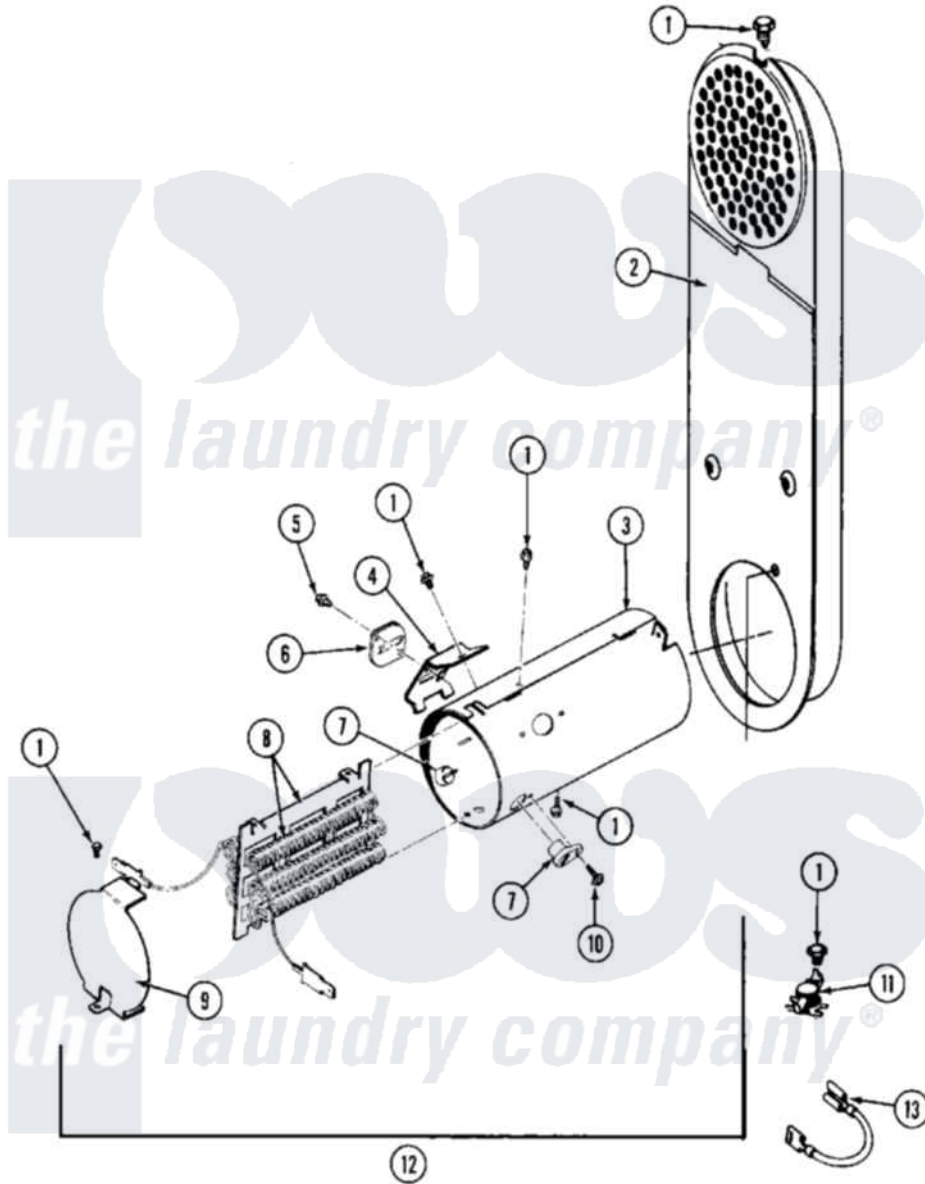

# Maytag MDE27MNACW 06 - HEATER (A3 SERIES)

Maytag [Commercial Maytag MDE27MNACW Dryer Parts](#) Parts Diagram 06 - HEATER (A3 SERIES)  
 Click on the part number to view part

Item	Original Part Number	Replaced By	Status	Part Description
001	<a href="#">211294</a>	<a href="#">90767</a>		Screw, 8A X 3/8 HeX Washer Head Tapping
002	308503		Not Available	INLET DUCT ASSEMBLY
"	NLA		Not Available	INLET DUCT ASSY.
003	<a href="#">314995</a>			Enclosure, Heater
004	<a href="#">315346</a>			Bracket, Thermal Fuse
005	NLA		Not Available	SCREW, THERMAL FUSE
006	<a href="#">307473</a>			Fuse, Thermal
007	<a href="#">314998</a>			Insulator, Terminal
008	307185	<a href="#">308614</a>		Heater Sub-Assembly
009	<a href="#">314999</a>			Shield, Radiant
010	NLA		Not Available	SCREW, TERMINAL INSULATOR
011	<a href="#">303396</a>			Thermostat, Hi-Limit
012	<a href="#">307179</a>			Heater Assembly
"	307470	<a href="#">Y303778</a>		Heater Assembly Complete
013	<a href="#">Y307173</a>			Wire, Jumper