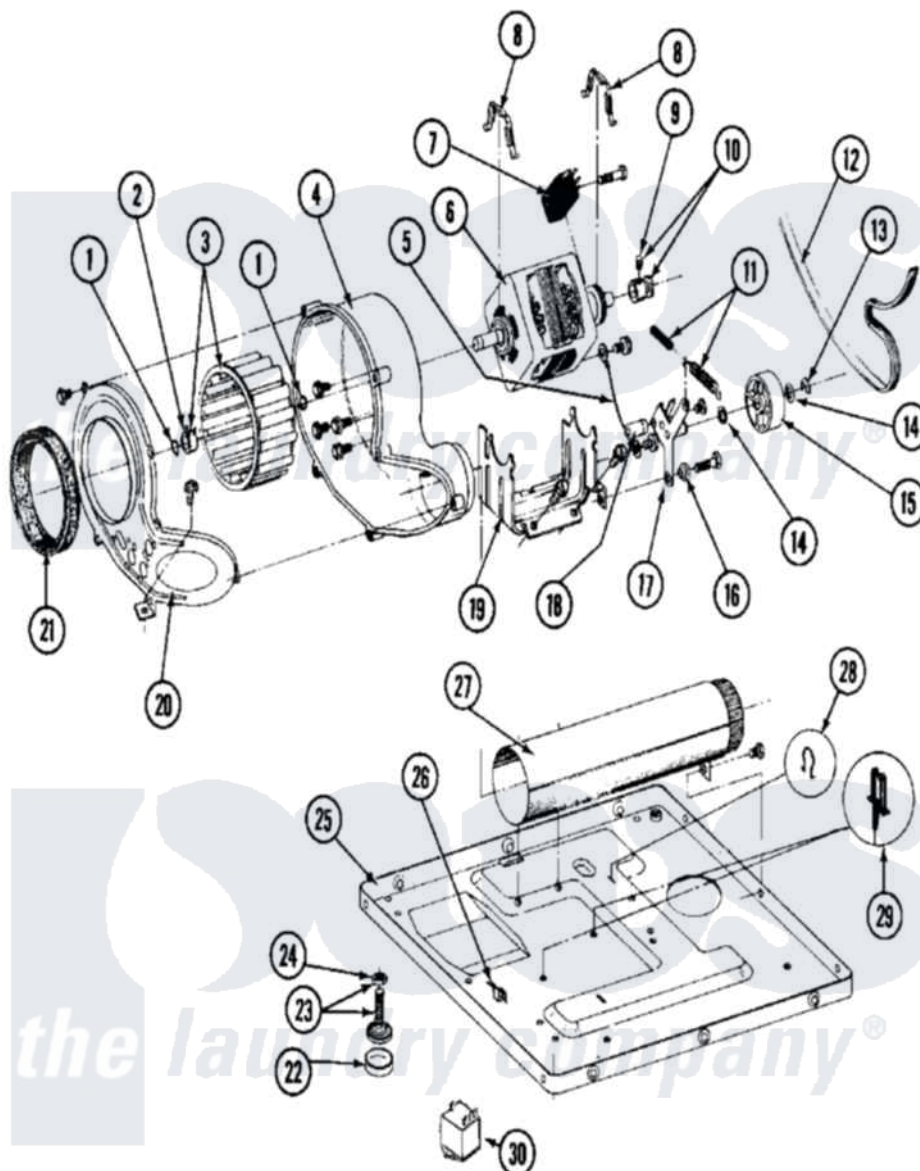

Maytag MDE27MNACW 07 - MOTOR, BLOWER & BASE FRAME

Maytag Commercial Maytag MDE27MNACW Dryer Parts Parts Diagram 07 - MOTOR, BLOWER & BASE FRAME
 Click on the part number to view part

Item	Original Part Number	Replaced By	Status	Part Description
001	410233	9703438		Ring-Retrn
002	312967			Clamp, Blower Housing
003	Y303836			Blower Wheel Assembly And Clamp
004	Y312893			Housing, Blower
005	901220			Ground Wire
"	910343	488234		Screw 8-32 X 1/4
006	Y303358	W10410999		Motor-Drve
007	306207		Not Available	(PROD. No.303358-8 & No.303358-9)
"	NLA		Not Available	SWITCH, MOTOR START-PROD.
"	Y303877		Not Available	SWITCH, MOTOR EXTERNAL START No.303358-2, No.303358-4, 303358-7
"	Y303879			Switch, Motor External Start
008	Y015825			Clip, Motor To Motor Support
009	Y053241			Set Screw, Motor Pulley

010	Y305185	6-3051850		Pulley- MO
011	Y303945			IDLER SPRING ASSY. W/PLUG
012	Y312959			Poly "V" Belt For Tumbler
013	312958	354987		Ring, Retaining
014	Y312527			Washer, Idler Shaft
015	Y303705	6-3037050		Pulley- ID
016	Y312894	315772		Sleeve, Idler Arm
017	Y014874			Screw, Idler Arm And Sleeve
"	Y303363	6-3033630		Idler Arm
"	Y312961	W10116751		Screw
018	Y313582	W10116756		Spacer
019	Y313561			Screw----NA
"	NLA		Not Available	MOTOR SUPPORT
020	Y313561			Screw----NA
"	314778		Not Available	COVER, BLOWER HOUSING
021	Y312901			Seal, Housing Cover
022	210684			Foot, Adjustable Leg
023	Y302699	22003428		Leg, Adjustable
024	210385			Lock Nut For Adjustable Leg
025	Y307482		Not Available	BASE ASSY. (UPPER & LOWER)
026	Y310376			Clip, Door Switch Harness
027	Y303442			EXHAUST DUCT ASSEMBLY
028	410490			Spring, Retainer Wire Harness
029	Y313262	W10116752		Retainer-