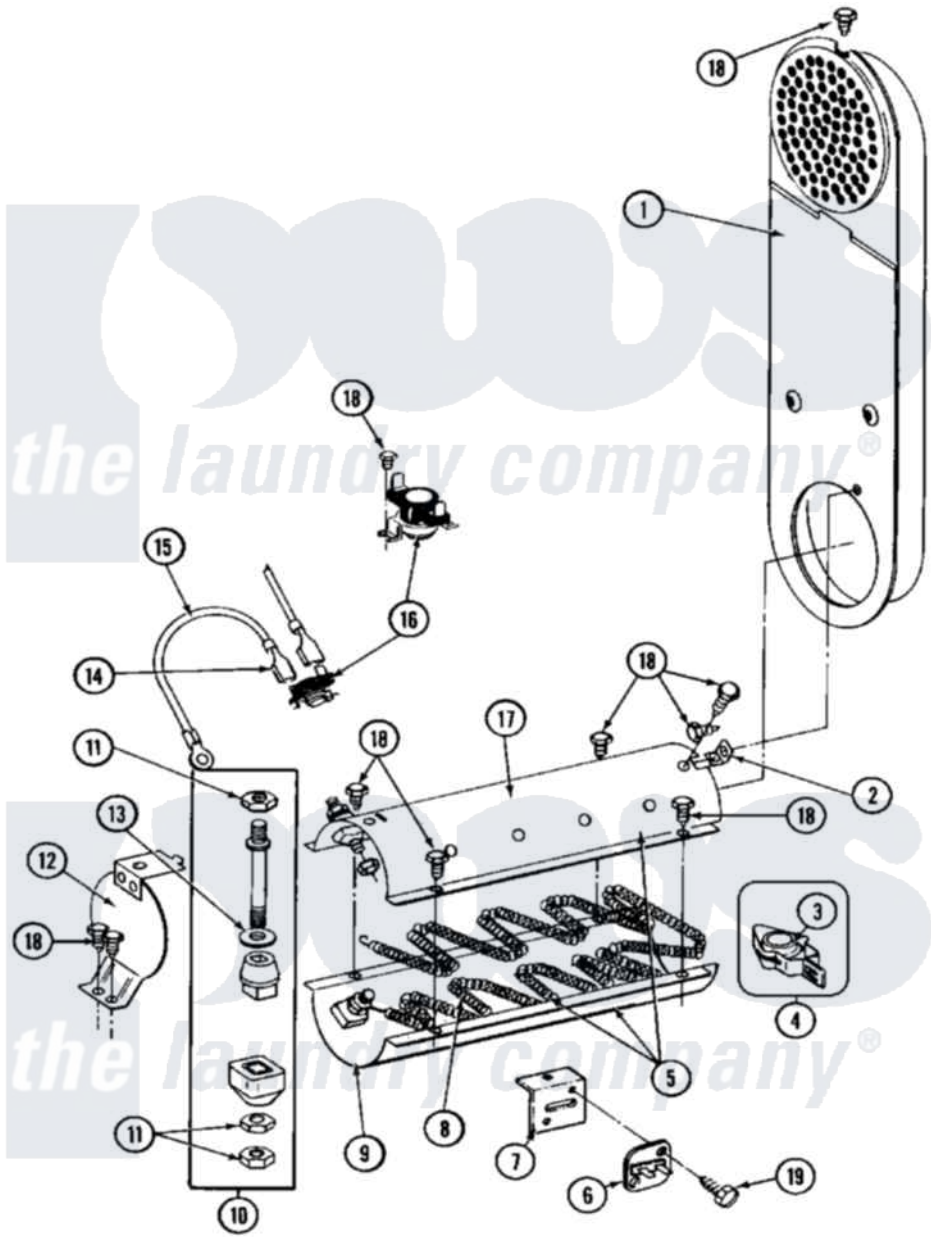

Maytag MDE27MNACW 09 - HEATER (A0 SERIES)

Maytag Commercial Maytag MDE27MNACW Dryer Parts Parts Diagram 09 - HEATER (A0 SERIES)
 Click on the part number to view part

Item	Original Part Number	Replaced By	Status	Part Description
001	NLA		Not Available	INLET DUCT ASSY.
002	Y312890			Retainer, Heater Chamber
003	Y313270			Insulator For Heater Elemen
004	Y303881			Clip And Insulator Assembly
005	307470	Y303778		Heater Assembly Complete
006	307473			Fuse, Thermal
007	315046			MOUNTING BRACKET
008	Y313537			Heater Element 240 Volt
009	Y313576			Heater Chamber, Bottom
010	Y304596			Terminal Insulator Assembly
011	311484	112432		Nut
012	304124		Not Available	HEATER SHIELD
013	311093			Washer, Terminal Connection
014	210745			Wire Terminal
015	Y304693			Jumper Wire
016	303396			Thermostat, Hi-Limit

017	Y313575	Not Available	HEATER CHAMBER, TOP
018	211294	90767	Screw, 8A X 3/8 HeX Washer Head Tapping
019	NLA	Not Available	SCREW