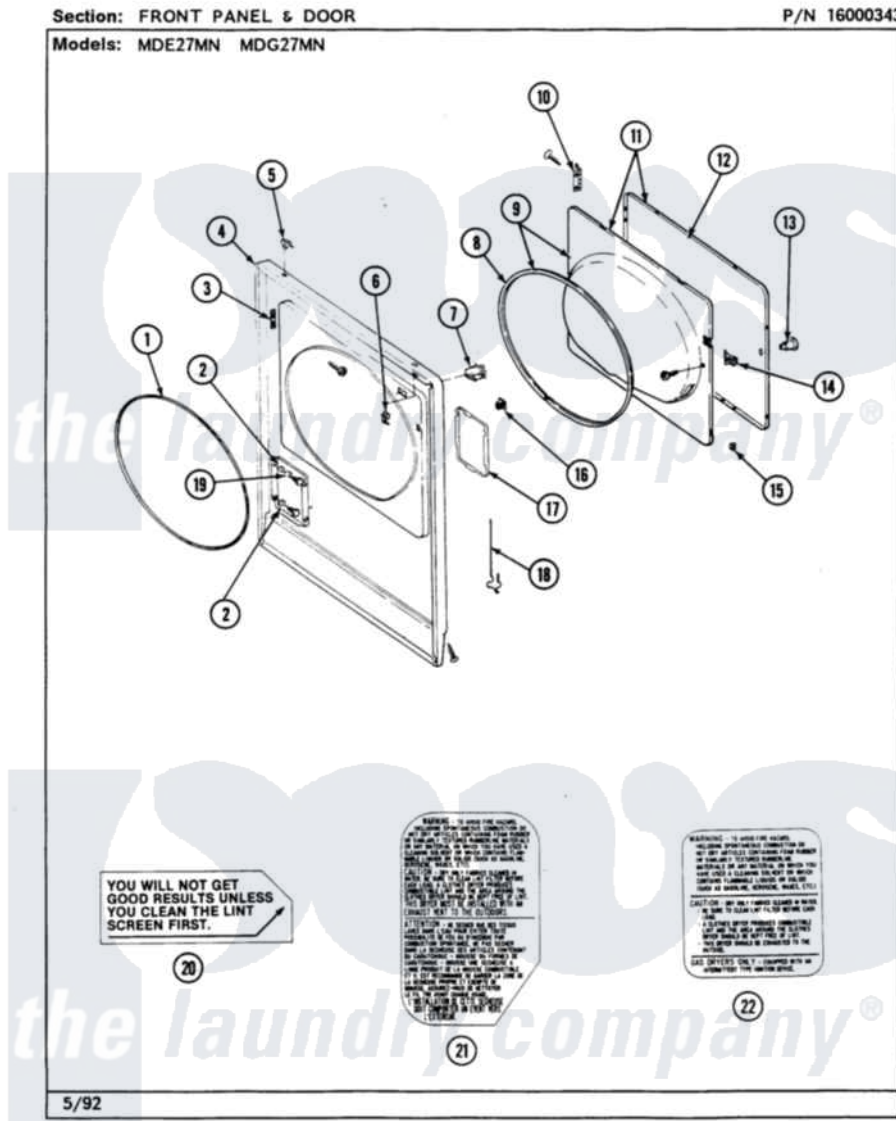

Maytag MDE27MNAEW 04 - FRONT PANEL & DOOR

Maytag Commercial Maytag MDE27MNAEW Dryer Parts Parts Diagram 04 - FRONT PANEL & DOOR
 Click on the part number to view part

Item	Original Part Number	Replaced By	Status	Part Description
001	314937			Seal, Front Panel
002	NLA		Not Available	PART NOT USED
003	Y313907			Fastener, Twin
004	204439			Screw And Fstner Assembly
"	NLA		Not Available	FRONT PANEL-WHITE
005	212982	22001650		Fastener, Spring
006	Y310376			Clip, Door Switch Harness
007	Y305753	W10169313		Switch-Door
008	314935	33001192		Seal, Door
009	Y308070		Not Available	INNER DOOR W/GASKET
010	307099	33001230		Hinge, Door
"	Y314062			Screw, Door Hinge And Panel
011	308062			Door Assembly Complete W/O Hinges
012	NLA		Not Available	DOOR PANEL, OUTER HALF (WHITE)
013	NLA		Not Available	KNOB & SCREW

014	314936	33001305	Strike, Door
"	314944	33001305	Strike, Door
015	Y313910		Clip, Door Liner To Outer Panel
016	306436		Door Latch Kit--W
017	NLA	Not Available	PART NOT USED
018	Y314025		Latch For Access Door
019	312369		Sleeve, Access Panel Stud Part Not Used
020	Y313340		LABEL, LINT SCREEN INSTRUCTION
021	314941	Not Available	LABEL, INSTRUCTION
022	NLA	Not Available	INSTRUCTION LABEL