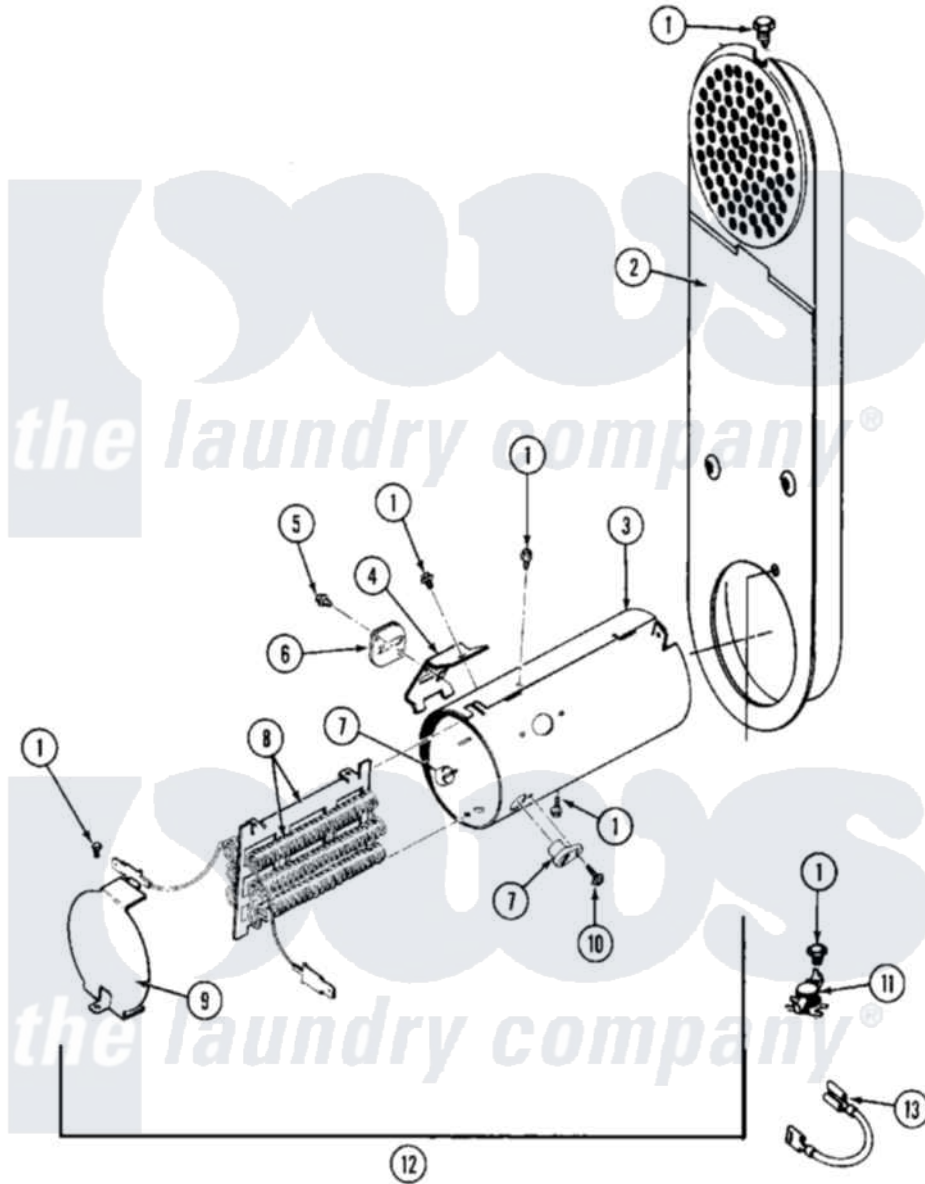

# Maytag MDE27MNAEW 06 - HEATER (A3 SERIES)

Maytag [Commercial Maytag MDE27MNAEW Dryer Parts](#) Parts Diagram 06 - HEATER (A3 SERIES)  
 Click on the part number to view part

Item	Original Part Number	Replaced By	Status	Part Description
001	<a href="#">211294</a>	<a href="#">90767</a>		Screw, 8A X 3/8 HeX Washer Head Tapping
002	308503		Not Available	INLET DUCT ASSEMBLY
"	NLA		Not Available	INLET DUCT ASSY.
003	<a href="#">314995</a>			Enclosure, Heater
004	<a href="#">315346</a>			Bracket, Thermal Fuse
005	NLA		Not Available	SCREW, THERMAL FUSE
006	<a href="#">307473</a>			Fuse, Thermal
007	<a href="#">314998</a>			Insulator, Terminal
008	307187	<a href="#">W10116747</a>		Heater
009	<a href="#">314999</a>			Shield, Radiant
010	NLA		Not Available	SCREW, TERMINAL INSULATOR
011	<a href="#">303396</a>			Thermostat, Hi-Limit
012	<a href="#">307181</a>			Heater Assembly Complete
013	<a href="#">Y307173</a>			Wire, Jumper