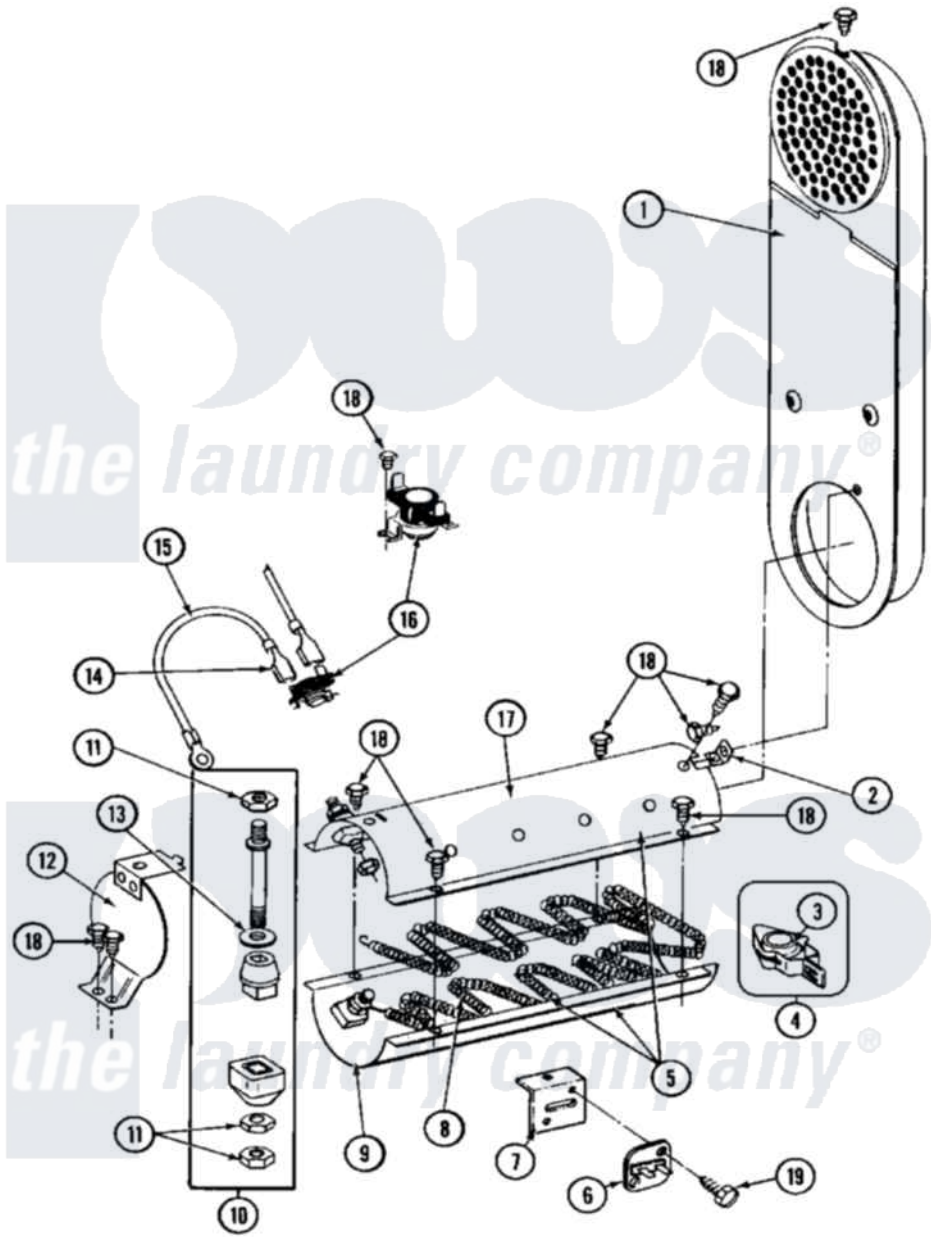

Maytag MDE27MNAEW 09 - HEATER (A0 SERIES)

Maytag Commercial Maytag MDE27MNAEW Dryer Parts Parts Diagram 09 - HEATER (A0 SERIES)
 Click on the part number to view part

Item	Original Part Number	Replaced By	Status	Part Description
001	NLA		Not Available	INLET DUCT ASSY.
002	Y312890			Retainer, Heater Chamber
003	Y313270			Insulator For Heater Elemen
004	Y303881			Clip And Insulator Assembly
005	307471			Heater Assembly Complete
006	307473			Fuse, Thermal
007	315046			MOUNTING BRACKET
008	Y304837	W10116793		Element
009	Y313576			Heater Chamber, Bottom
010	Y304596			Terminal Insulator Assembly
011	311484	112432		Nut
012	304124		Not Available	HEATER SHIELD
013	311093			Washer, Terminal Connection
014	210745			Wire Terminal
015	Y304693			Jumper Wire
016	303396			Thermostat, Hi-Limit

017	Y313575	Not Available	HEATER CHAMBER, TOP
018	211294	90767	Screw, 8A X 3/8 HeX Washer Head Tapping
019	NLA	Not Available	SCREW