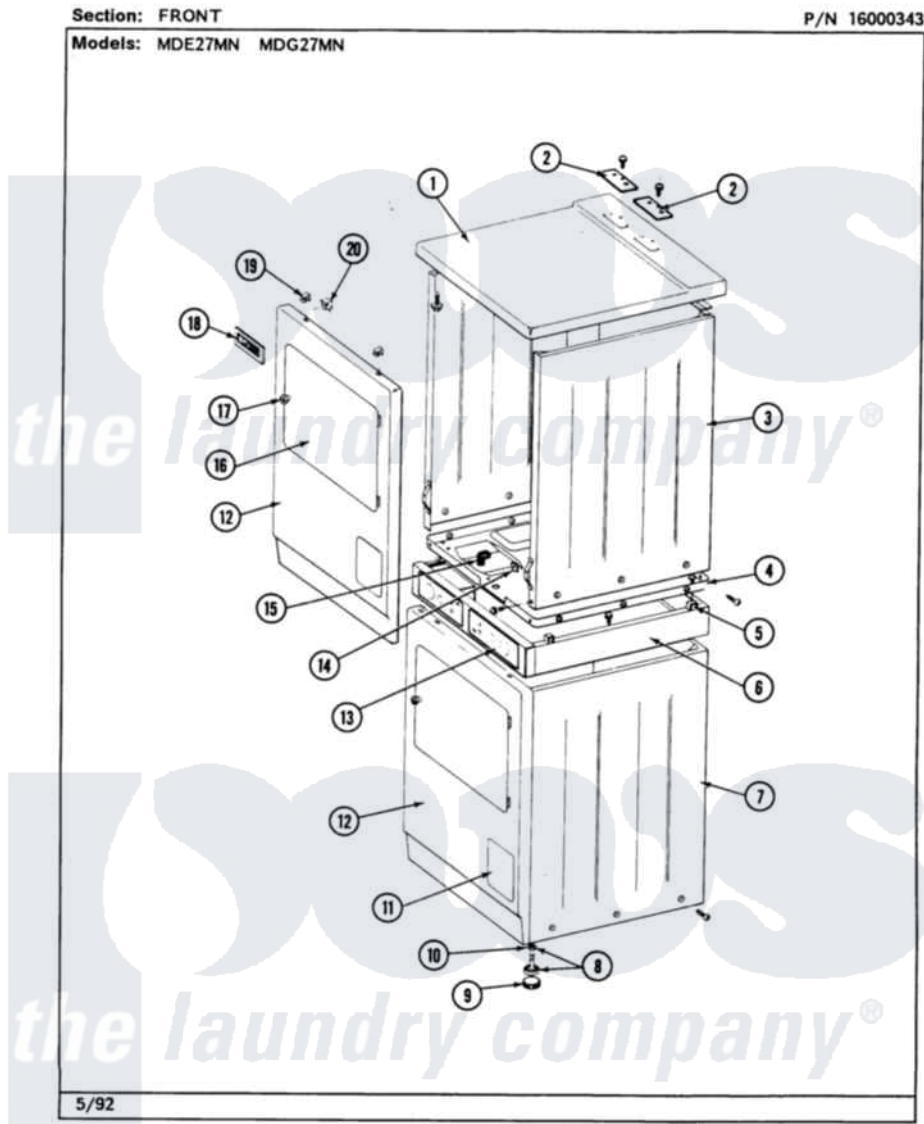

Maytag MDE27MNAFW 01 - FRONT

4

Maytag [Commercial Maytag MDE27MNAFW Dryer Parts](#) Parts Diagram 01 - FRONT
Click on the part number to view part

Item	Original Part Number	Replaced By	Status	Part Description
001	204445			Screw And Fastener Assembly
"	307104			Top Cover Assembly
002	NLA		Not Available	TOP COVER PLATE
"	Y313559			Screw
003	204445			Screw And Fastener Assembly
"	NLA		Not Available	CABINET, UPPER (WHITE)
004	314663	214354		Screw, Top Cover To Cabnt.
"	Y307482		Not Available	BASE ASSY. (UPPER & LOWER)
005	310933	33002194		Nut, Speed
006	NLA		Not Available	SUPPORT ASSY. (WHITE)
"	Y310632	1163839		Screw
007	314663	214354		Screw, Top Cover To Cabnt.
"	NLA		Not Available	CABINET, LOWER (WHITE)
008	Y302699	22003428		Leg, Adjustable
009	210684			Foot, Adjustable Leg
010	210385			Lock Nut For Adjustable Leg

011	NLA		Not Available	PART NOT USED
012	NLA		Not Available	FRONT PANEL-WHITE
013	314664	212277		Screw, No.8 X 1/2 Inch
"	NLA		Not Available	CONTROL PANEL
014	NLA		Not Available	RETAINER
015	314522			Grommet, Strain Relief
016	308062			Door Assembly Complete W/O Hinges
017	NLA		Not Available	KNOB & SCREW, DOOR
018	NLA		Not Available	NAME PLATE
019	212982	22001650		Fastener, Spring
020	Y310376			Clip, Door Switch Harness