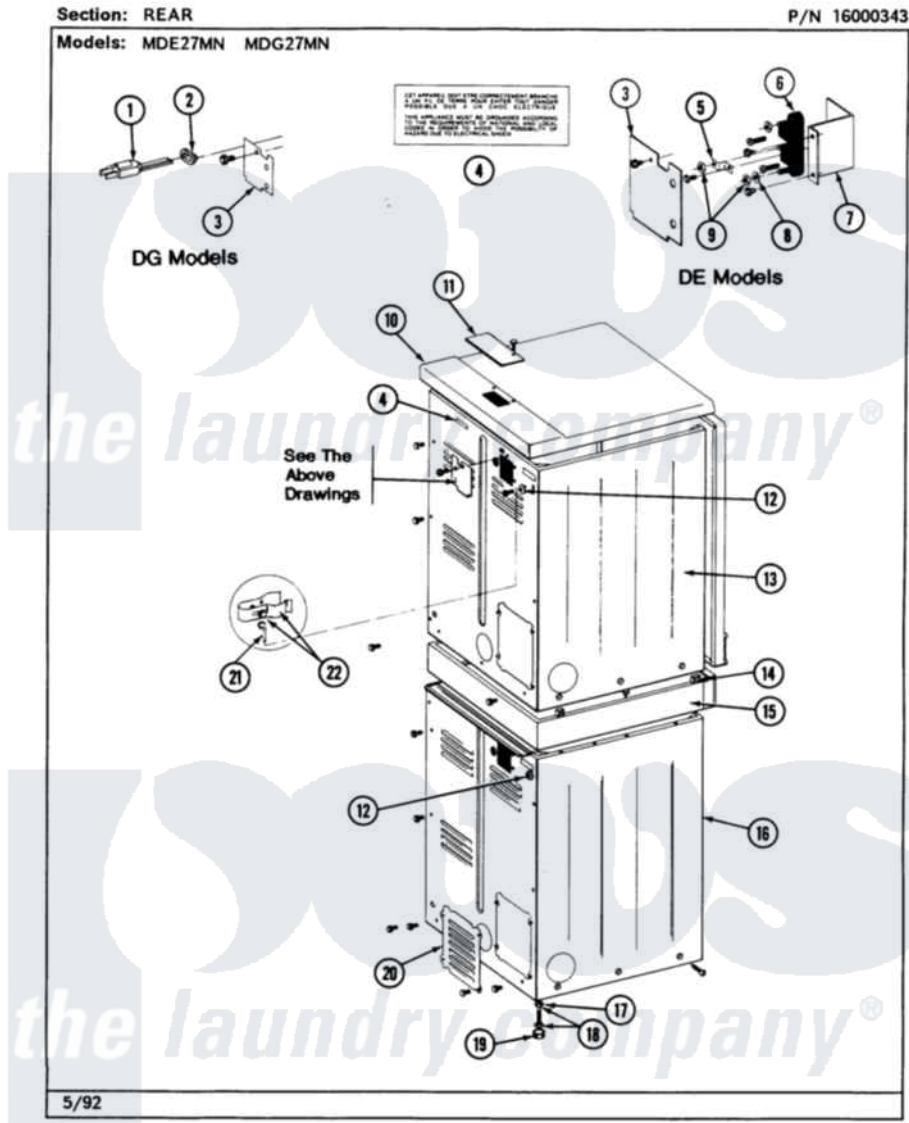

Maytag MDE27MNAFW 02 - REAR

Maytag [Commercial Maytag MDE27MNAFW Dryer Parts](#) Parts Diagram 02 - REAR
 Click on the part number to view part

Item	Original Part Number	Replaced By	Status	Part Description
001	302521		Not Available	CORD, POWER PART NOT USED-GAS MODELS ONLY
002	211881			Grommet, Cord Part Not Used-Gas Models Only
003	Y313561			Screw---NA
"	Y312905		Not Available	COVER, TERMINAL
004	214519			LABEL, ELECTRICAL INSTR. PART NOT USED-GAS MODELS ONLY
005	Y311423	489483		Screw 10-32 X 1/2
"	Y312184			Strap, Grounding
006	400008			Block, Terminal
"	Y312209	W10001200		Screw
007	Y313561			Screw---NA
"	Y312904			Bracket, Terminal Block
008	Y311270			Washer, Terminal Block
009	311484	112432		Nut
010	307104			Top Cover Assembly

011	NLA		Not Available	TOP COVER PLATE
"	Y313559			Screw
012	NLA		Not Available	SCREW & WASHER ASSY.
013	213007			Xfor Cabinet See Cabinet, Back
"	NLA		Not Available	CABINET, UPPER (WHITE)
"	Y310632	1163839		Screw
014	310933	33002194		Nut, Speed
015	NLA		Not Available	SUPPORT ASSY. (WHITE)
"	Y310632	1163839		Screw
016	213007			Xfor Cabinet See Cabinet, Back
"	Y313561			Screw---NA
"	NLA		Not Available	CABINET, LOWER (WHITE)
"	Y310632	1163839		Screw
017	210385			Lock Nut For Adjustable Leg
018	Y302699	22003428		Leg, Adjustable
019	210684			Foot, Adjustable Leg
020	211294	90767		Screw, 8A X 3/8 HeX Washer Head Tapping
"	Y313561			Screw---NA
"	Y312951		Not Available	ACCESS COVER, BACK
021	301548			Clamp, Ground Wire
"	313122			Screw - Baffle To Tumbler
022	311155			Ground Wire And Clamp