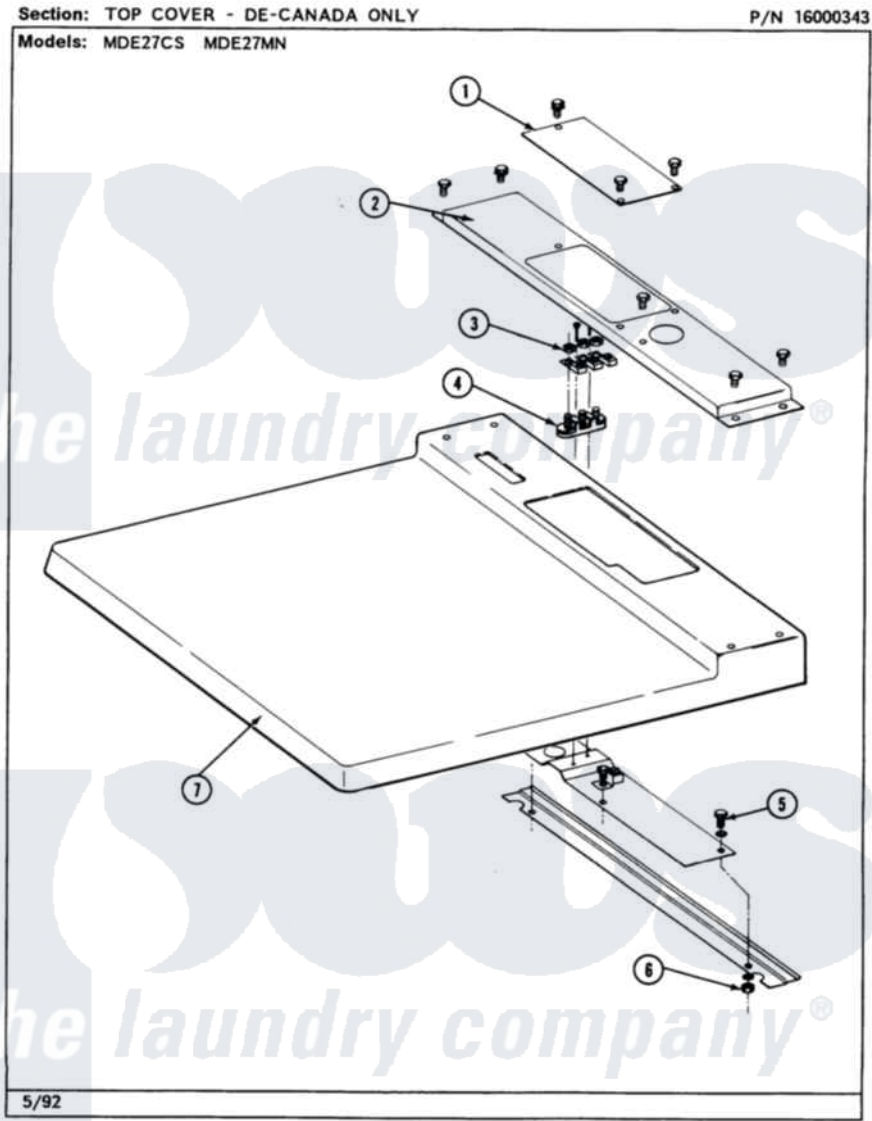

Maytag MDE27MNAFW 03 - TOP COVER

Maytag [Commercial Maytag MDE27MNAFW Dryer Parts](#) Parts Diagram 03 - TOP COVER
 Click on the part number to view part

Item	Original Part Number	Replaced By	Status	Part Description
001	211294	90767		Screw, 8A X 3/8 HeX Washer Head Tapping
"	Y313559			Screw
"	Y314174			Terminal Cover - Canada
002	211294	90767		Screw, 8A X 3/8 HeX Washer Head Tapping
"	NLA		Not Available	CONDUIT ENTRANCE
"	Y313559			Screw
003	311484	112432		Nut
004	400008			Block, Terminal
"	Y312209	W10001200		Screw
005	NLA		Not Available	SCREW
006	Y052721			Nut, Terminal Block Plate
007	NLA		Not Available	TOP COVER-WHITE