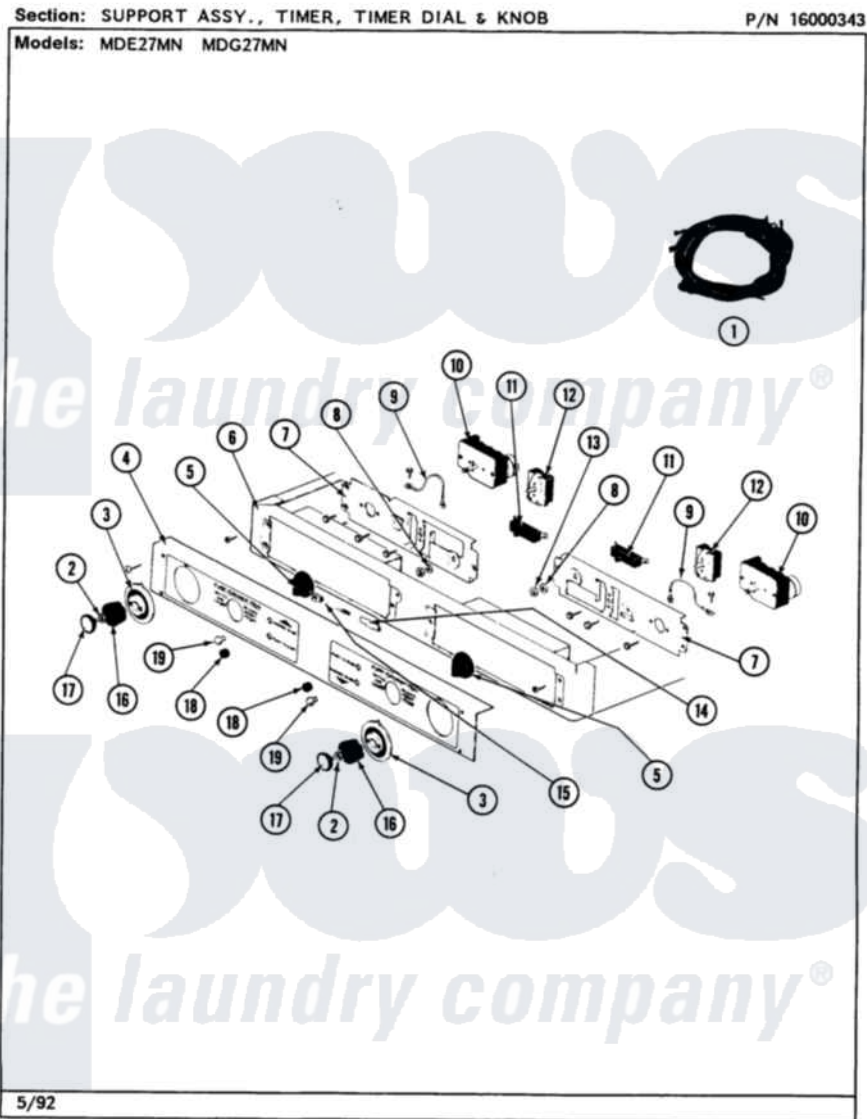

Maytag MDE27MNAFW 04 - SUPPORT ASSY., TIMER, TIMER DIAL & KNOB

Maytag Commercial Maytag MDE27MNAFW Dryer Parts Parts Diagram 04 - SUPPORT ASSY., TIMER, TIMER DIAL & KNOB

Click on the part number to view part

Item	Original Part Number	Replaced By	Status	Part Description
001	307489			Harness, Main
"	307490			Wire Harness-Canada
"	NLA		Not Available	(UPPER)
002	312273			Nut, Control Knob
003	314725	33001500		Dial, Timer Indicator
004	314664	212277		Screw, No.8 X 1/2 Inch
"	NLA		Not Available	CONTROL PANEL
005	205663			Knob For Selector Switch
006	NLA		Not Available	SUPPORT ASSY. (WHITE)
"	Y310632	1163839		Screw
007	910186	99002757		Screw
"	NLA		Not Available	MTG. BRACKET
008	312751			Lockwasher, Start Switch
009	205810			Wire, Ground
"	211168	W10139210		Screw, 8-18 X 5/16

"	211252			Screw, Ground Wire
010	Y307296			Timer RPR
"	Y313588	488234		Screw 8-32 X 1/4
011	306940	W10149462		Switch, Push-To-Start
012	307253			Switch, Cycle Selector
"	Y313588	488234		Screw 8-32 X 1/4
013	Y312706	422617		Nut
014	Y201110		Not Available	CONNECTOR, WIRE (INDIC. LIGHT)
015	204075		Not Available	PILOT LAMP (DG MODELS ONLY)
016	314724			Knob For Timer
017	314723	W10133501		Cap, Knob
018	Y312702			Knurled Nut, Start Switch
019	215564			Lens, Indicator Light