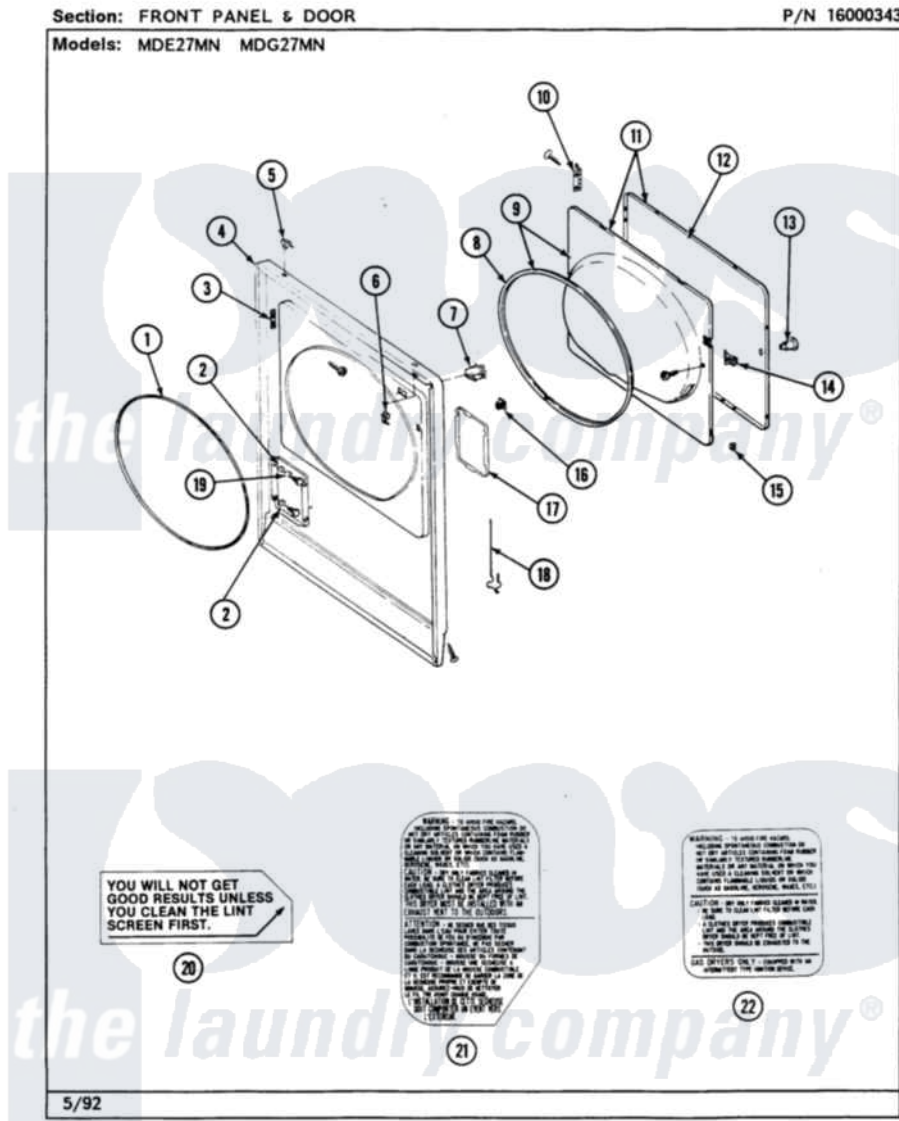

Maytag MDE27MNAFW 05 - FRONT PANEL & DOOR

Maytag Commercial Maytag MDE27MNAFW Dryer Parts Parts Diagram 05 - FRONT PANEL & DOOR
 Click on the part number to view part

Item	Original Part Number	Replaced By	Status	Part Description
001	314937			Seal, Front Panel
002	NLA		Not Available	PART NOT USED
003	Y313907			Fastener, Twin
004	204439			Screw And Fstner Assembly
"	NLA		Not Available	FRONT PANEL-WHITE
005	212982	22001650		Fastener, Spring
006	Y310376			Clip, Door Switch Harness
007	Y305753	W10169313		Switch-Dor
008	314935	33001192		Seal, Door
009	Y308070		Not Available	INNER DOOR W/GASKET
010	307099	33001230		Hinge, Door
"	Y314062			Screw, Door Hinge And Panel
011	308062			Door Assembly Complete W/O Hinges
012	NLA		Not Available	DOOR PANEL, OUTER HALF (WHITE)
013	NLA		Not Available	KNOB & SCREW

014	314936	33001305	Strike, Door
"	314944	33001305	Strike, Door
015	Y313910		Clip, Door Liner To Outer Panel
016	306436		Door Latch Kit--W
017	NLA	Not Available	PART NOT USED
018	Y314025		Latch For Access Door
019	312369		Sleeve, Access Panel Stud Part Not Used
020	Y313340		LABEL, LINT SCREEN INSTRUCTION
021	314941	Not Available	LABEL, INSTRUCTION
022	NLA	Not Available	INSTRUCTION LABEL