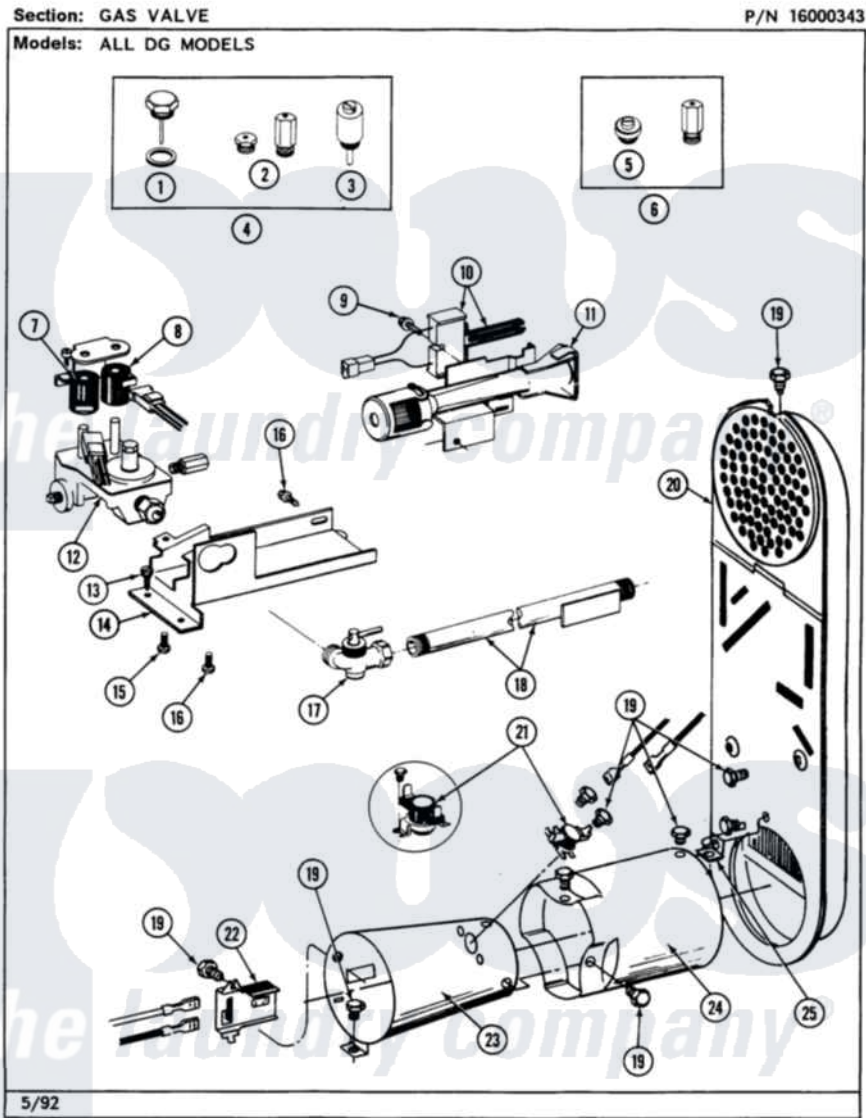

# Maytag MDE27MNAFW 07 - HEATER (A3 SERIES)

34

Maytag Commercial Maytag MDE27MNAFW Dryer Parts Parts Diagram 07 - HEATER (A3 SERIES)  
 Click on the part number to view part

Item	Original Part Number	Replaced By	Status	Part Description
001	<a href="#">211294</a>	<a href="#">90767</a>		Screw, 8A X 3/8 HeX Washer Head Tapping
002	308503		Not Available	INLET DUCT ASSEMBLY
"	NLA		Not Available	INLET DUCT ASSY.
003	<a href="#">314995</a>			Enclosure, Heater
004	<a href="#">315346</a>			Bracket, Thermal Fuse
005	NLA		Not Available	SCREW, THERMAL FUSE
006	<a href="#">307473</a>			Fuse, Thermal
007	<a href="#">314998</a>			Insulator, Terminal
008	307187	<a href="#">W10116747</a>		Heater
009	<a href="#">314999</a>			Shield, Radiant
010	NLA		Not Available	SCREW, TERMINAL INSULATOR
011	<a href="#">308217</a>			Thermostat, Hi-Limit
012	<a href="#">307181</a>			Heater Assembly Complete
013	<a href="#">Y307173</a>			Wire, Jumper