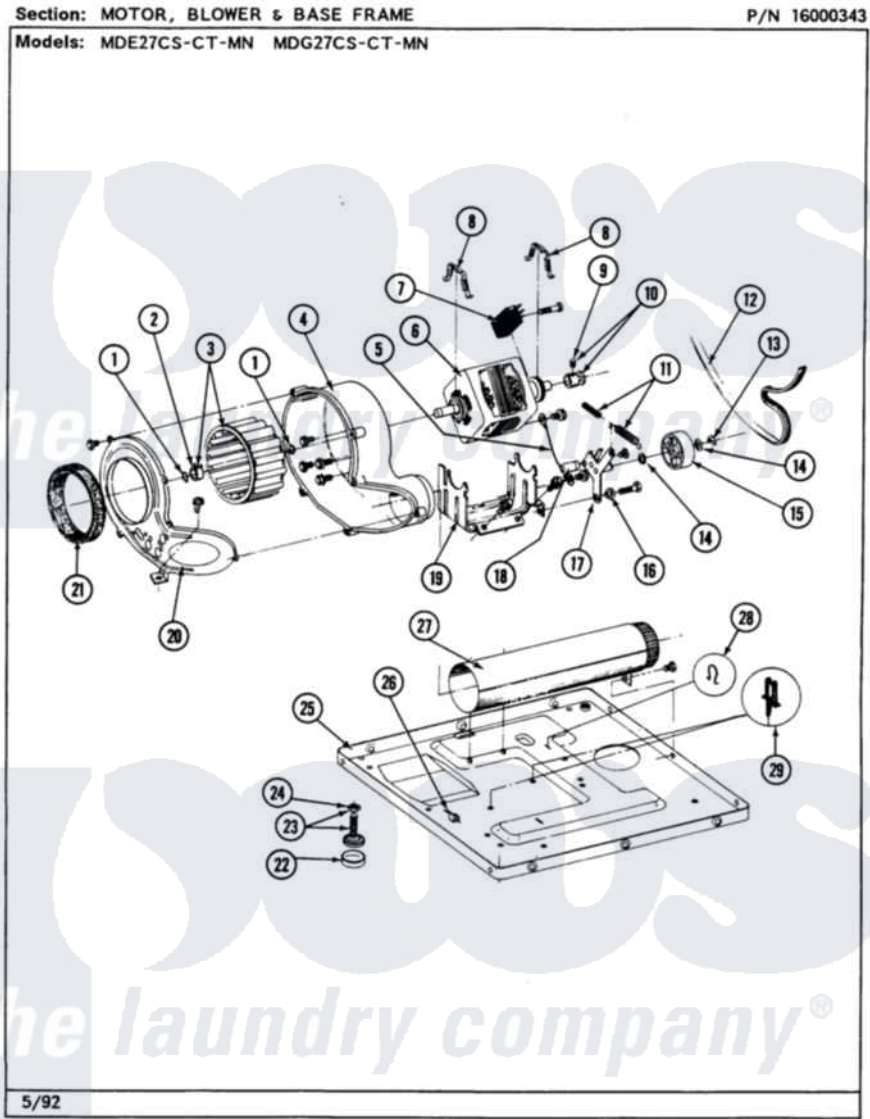

# Maytag MDE27MNAFW 08 - MOTOR, BLOWER & BASE FRAME

36

Maytag Commercial Maytag MDE27MNAFW Dryer Parts Parts Diagram 08 - MOTOR, BLOWER & BASE FRAME  
 Click on the part number to view part

Item	Original Part Number	Replaced By	Status	Part Description
001	410233	<a href="#">9703438</a>		Ring-Retrn
002	<a href="#">312967</a>			Clamp, Blower Housing
003	<a href="#">Y303836</a>			Blower Wheel Assembly And Clamp
004	<a href="#">Y312893</a>			Housing, Blower
005	<a href="#">901220</a>			Ground Wire
"	910343	<a href="#">488234</a>		Screw 8-32 X 1/4
006	<a href="#">Y303358</a>	<a href="#">W10410999</a>		Motor-Drve
007	306207		Not Available	(PROD. No.303358-8 & No.303358-9)
"	NLA		Not Available	SWITCH, MOTOR START-PROD.
"	Y303877		Not Available	SWITCH, MOTOR EXTERNAL START No.303358-2, No.303358-4, 303358-7
"	<a href="#">Y303879</a>			Switch, Motor External Start
008	<a href="#">Y015825</a>			Clip, Motor To Motor Support
009	<a href="#">Y053241</a>			Set Screw, Motor Pulley