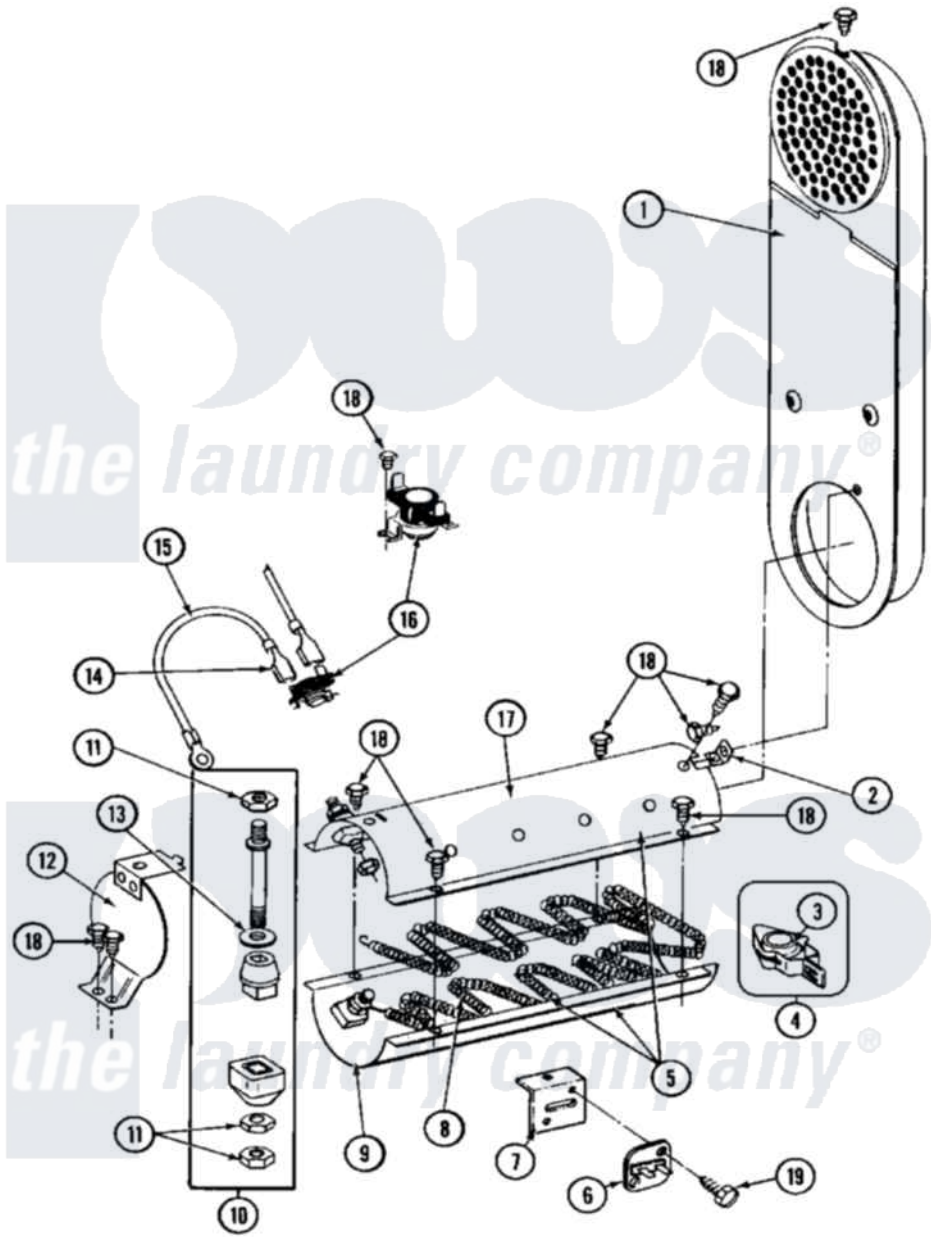

Maytag MDE27MNAFW 10 - HEATER (A0 SERIES)

Maytag Commercial Maytag MDE27MNAFW Dryer Parts Parts Diagram 10 - HEATER (A0 SERIES)
 Click on the part number to view part

Item	Original Part Number	Replaced By	Status	Part Description
001	NLA		Not Available	INLET DUCT ASSY.
002	Y312890			Retainer, Heater Chamber
003	Y313270			Insulator For Heater Elemen
004	Y303881			Clip And Insulator Assembly
005	307471			Heater Assembly Complete
006	307473			Fuse, Thermal
007	315046			MOUNTING BRACKET
008	Y304837	W10116793		Element
009	Y313576			Heater Chamber, Bottom
010	Y304596			Terminal Insulator Assembly
011	311484	112432		Nut
012	304124		Not Available	HEATER SHIELD
013	311093			Washer, Terminal Connection
014	210745			Wire Terminal
015	Y304693			Jumper Wire
016	303896			Hi-Limit Thermostat-Canada

017	Y313575	Not Available	HEATER CHAMBER, TOP
018	211294	90767	Screw, 8A X 3/8 HeX Washer Head Tapping
019	NLA	Not Available	SCREW