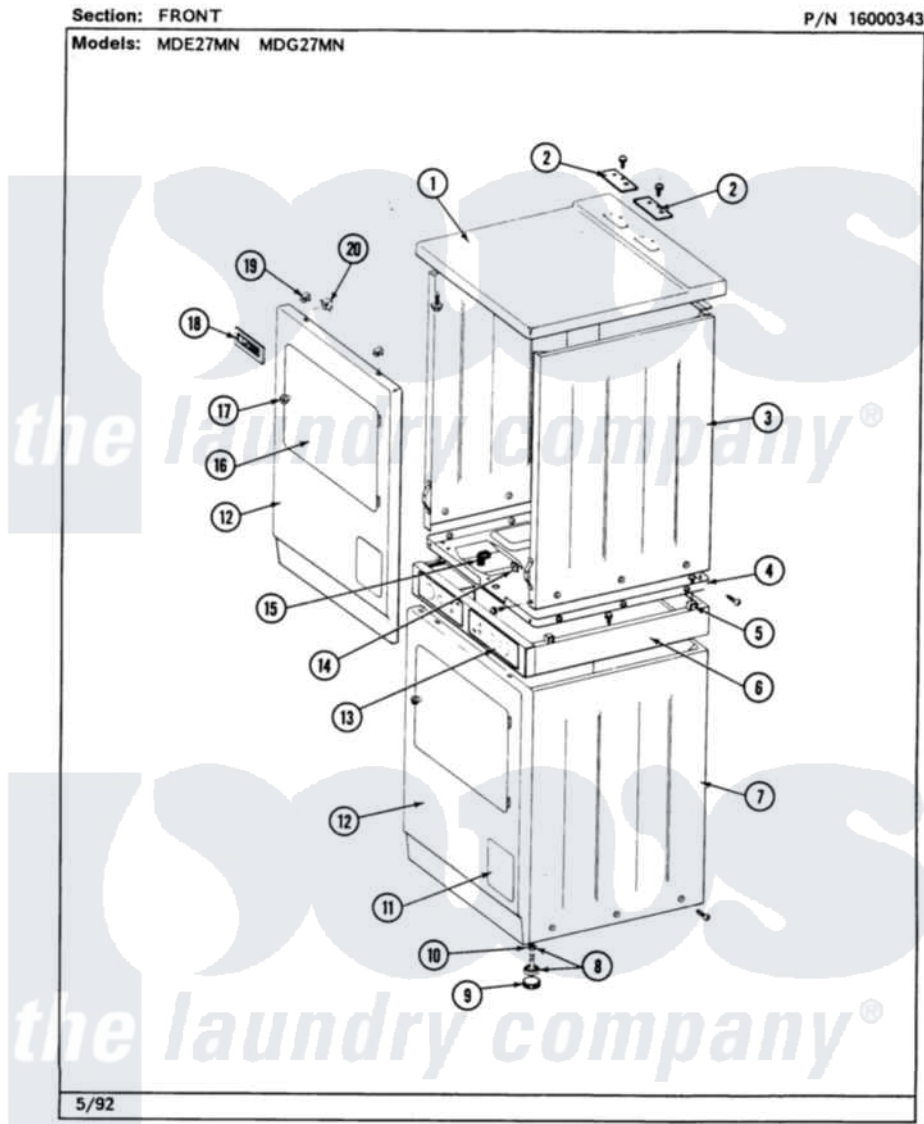

Maytag MDE27MNAGL 01 - FRONT

4

Maytag Commercial Maytag MDE27MNAGL Dryer Parts Parts Diagram 01 - FRONT
Click on the part number to view part

Item	Original Part Number	Replaced By	Status	Part Description
001	204445			Screw And Fastener Assembly
"	307104			Top Cover Assembly
"	NLA		Not Available	(ALMOND)
002	NLA		Not Available	TOP COVER PLATE
"	Y313559			Screw
003	204445			Screw And Fastener Assembly
"	NLA		Not Available	CABINET, UPPER (WHITE)
004	314663	214354		Screw, Top Cover To Cabnt.
"	Y307482		Not Available	BASE ASSY. (UPPER & LOWER)
005	310933	33002194		Nut, Speed
006	307314L		Not Available	(ALMOND)
"	NLA		Not Available	SUPPORT ASSY. (WHITE)
"	Y310632	1163839		Screw
007	314663	214354		Screw, Top Cover To Cabnt.
"	NLA		Not Available	CABINET, LOWER (WHITE)
008	Y302699	22003428		Leg, Adjustable

009	210684		Foot, Adjustable Leg
010	210385		Lock Nut For Adjustable Leg
011	NLA	Not Available	PART NOT USED
012	NLA	Not Available	FRONT PANEL-WHITE
013	314664	212277	Screw, No.8 X 1/2 Inch
"	NLA	Not Available	CONTROL PANEL
014	NLA	Not Available	RETAINER
015	314522		Grommet, Strain Relief
016	308062		Door Assembly Complete W/O Hinges
"	NLA	Not Available	(ALMOND)
017	NLA	Not Available	KNOB & SCREW, DOOR
018	NLA	Not Available	NAME PLATE
019	212982	22001650	Fastener, Spring
020	Y310376		Clip, Door Switch Harness