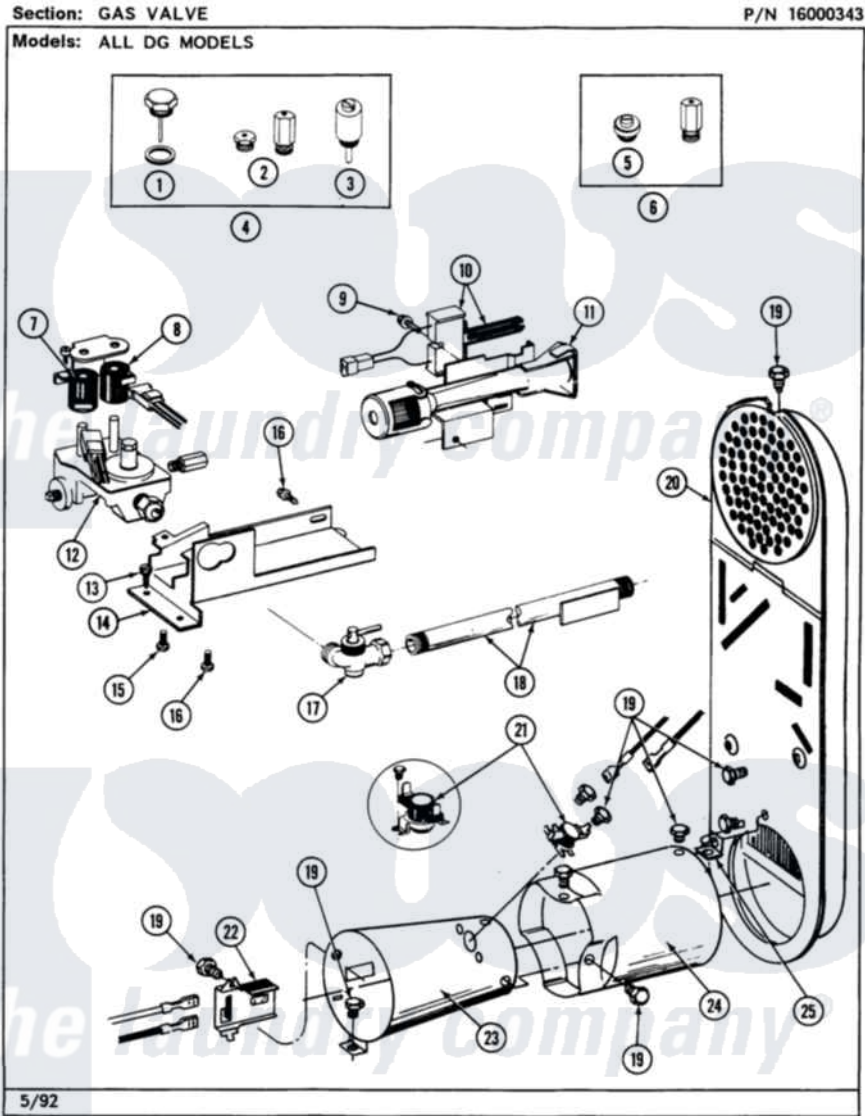

Maytag MDE27MNAGL 06 - HEATER (A3 SERIES)

34

Maytag Commercial Maytag MDE27MNAGL Dryer Parts Parts Diagram 06 - HEATER (A3 SERIES)
 Click on the part number to view part

Item	Original Part Number	Replaced By	Status	Part Description
001	211294	90767		Screw, 8A X 3/8 HeX Washer Head Tapping
002	308503		Not Available	INLET DUCT ASSEMBLY
"	NLA		Not Available	INLET DUCT ASSY.
003	314995			Enclosure, Heater
004	315346			Bracket, Thermal Fuse
005	NLA		Not Available	SCREW, THERMAL FUSE
006	307473			Fuse, Thermal
007	314998			Insulator, Terminal
008	307186	Y308615		Heater Sub-Assembly
009	314999			Shield, Radiant
010	NLA		Not Available	SCREW, TERMINAL INSULATOR
011	303396			Thermostat, Hi-Limit
012	307180	33001400		Heater Assembly
013	Y307173			Wire, Jumper