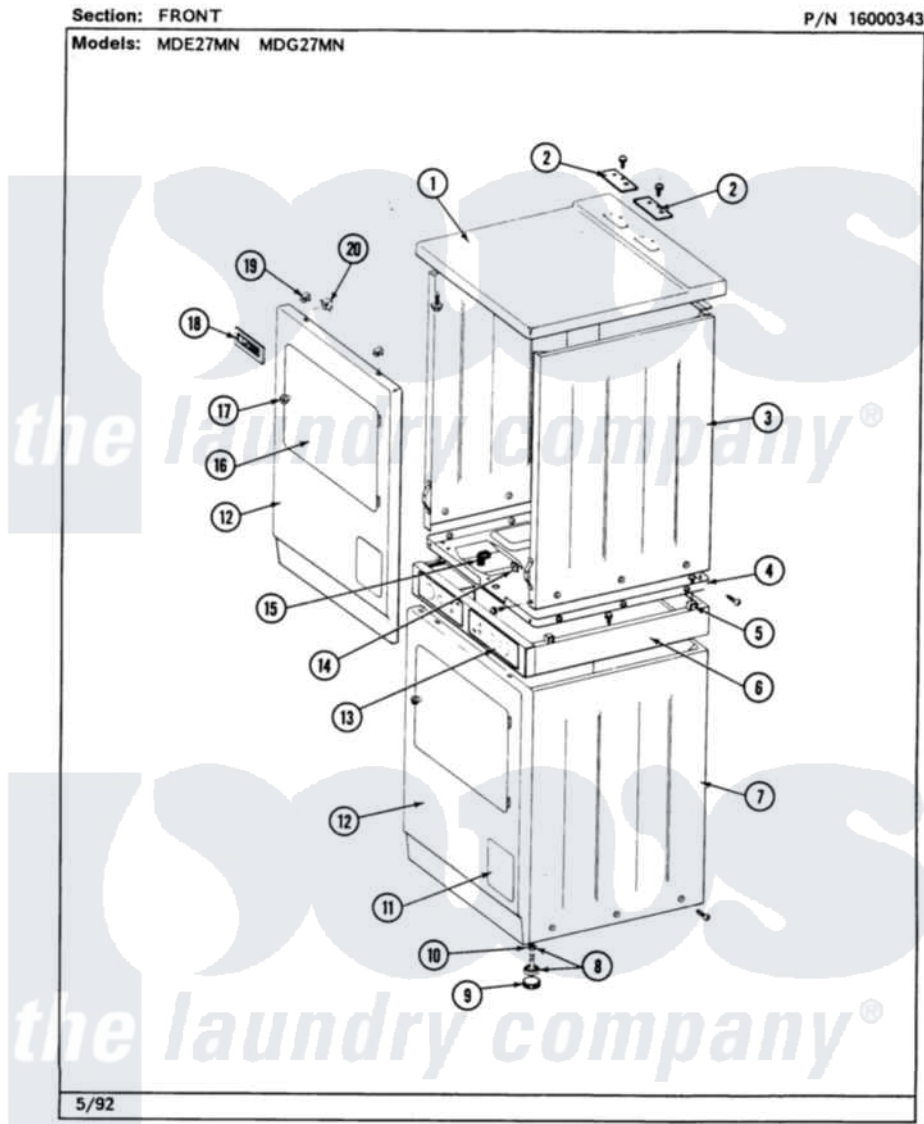

Maytag MDE27MNAGW 01 - FRONT

4

Maytag Commercial Maytag MDE27MNAGW Dryer Parts Parts Diagram 01 - FRONT
Click on the part number to view part

Item	Original Part Number	Replaced By	Status	Part Description
001	204445			Screw And Fastener Assembly
"	307104			Top Cover Assembly
"	NLA		Not Available	(ALMOND)
002	NLA		Not Available	TOP COVER PLATE
"	Y313559			Screw
003	204445			Screw And Fastener Assembly
"	NLA		Not Available	CABINET, UPPER (WHITE)
004	314663	214354		Screw, Top Cover To Cabnt.
"	Y307482		Not Available	BASE ASSY. (UPPER & LOWER)
005	310933	33002194		Nut, Speed
006	307314L		Not Available	(ALMOND)
"	NLA		Not Available	SUPPORT ASSY. (WHITE)
"	Y310632	1163839		Screw
007	314663	214354		Screw, Top Cover To Cabnt.
"	NLA		Not Available	CABINET, LOWER (WHITE)
008	Y302699	22003428		Leg, Adjustable

009	210684		Foot, Adjustable Leg
010	210385		Lock Nut For Adjustable Leg
011	NLA	Not Available	PART NOT USED
012	NLA	Not Available	FRONT PANEL-WHITE
013	314664	212277	Screw, No.8 X 1/2 Inch
"	NLA	Not Available	CONTROL PANEL
014	NLA	Not Available	RETAINER
015	314522		Grommet, Strain Relief
016	308062		Door Assembly Complete W/O Hinges
"	NLA	Not Available	(ALMOND)
017	NLA	Not Available	KNOB & SCREW, DOOR
018	NLA	Not Available	NAME PLATE
019	212982	22001650	Fastener, Spring
020	Y310376		Clip, Door Switch Harness