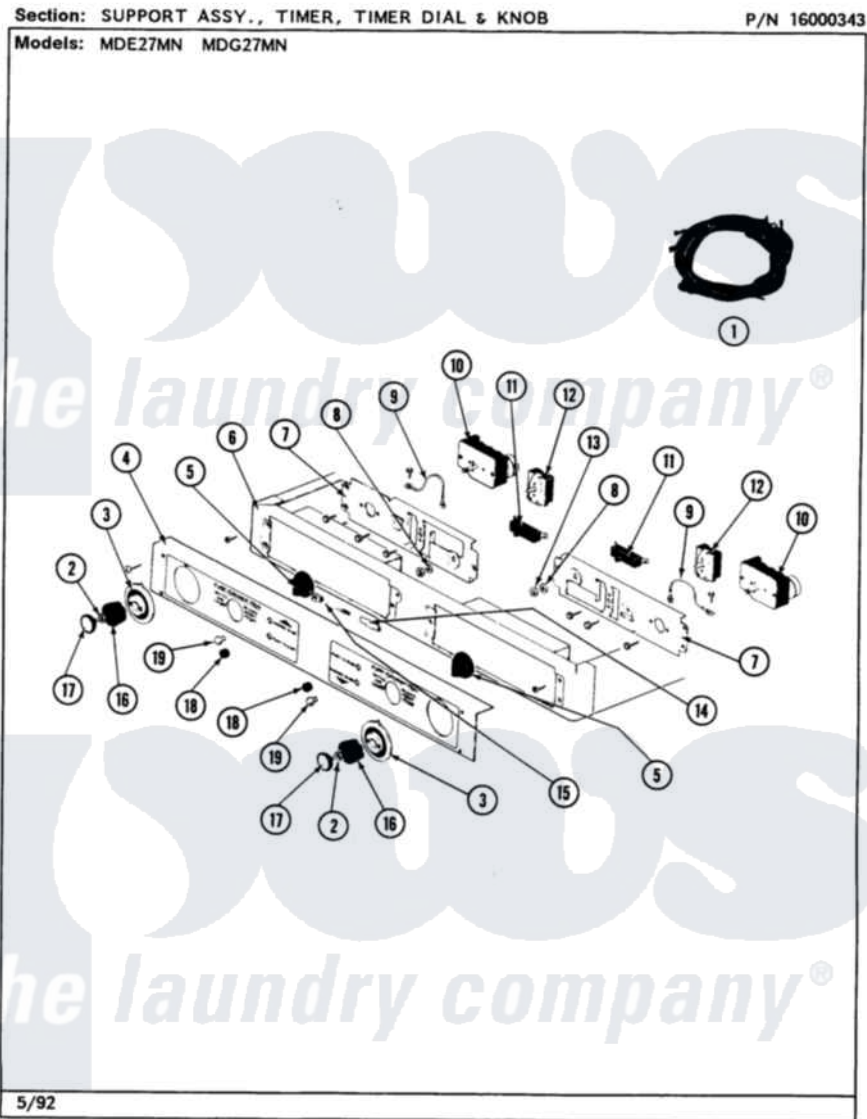

Maytag MDE27MNAGW 03 - SUPPORT ASSY., TIMER, TIMER DIAL & KNOB

12

Maytag Commercial Maytag MDE27MNAGW Dryer Parts Parts Diagram 03 - SUPPORT ASSY., TIMER, TIMER DIAL & KNOB

Click on the part number to view part

Item	Original Part Number	Replaced By	Status	Part Description
001	NLA		Not Available	HARNES, MAIN (UPPER)
002	312273			Nut, Control Knob
003	314725	33001500		Dial, Timer Indicator
004	314664	212277		Screw, No.8 X 1/2 Inch
"	NLA		Not Available	CONTROL PANEL
005	205663			Knob For Selector Switch
006	307314L		Not Available	(ALMOND)
"	NLA		Not Available	SUPPORT ASSY. (WHITE)
"	Y310632	1163839		Screw
007	910186	99002757		Screw
"	NLA		Not Available	MTG. BRACKET
008	312751			Lockwasher, Start Switch
009	205810			Wire, Ground
"	211168	W10139210		Screw, 8-18 X 5/16
"	211252			Screw, Ground Wire

010	Y307496		Timer
"	Y313588	488234	Screw 8-32 X 1/4
011	306940	W10149462	Switch, Push-To-Start
012	307253		Switch, Cycle Selector
"	Y313588	488234	Screw 8-32 X 1/4
013	Y312706	422617	Nut
014	Y201110	Not Available	CONNECTOR, WIRE (INDIC. LIGHT)
015	NLA	Not Available	INDICATOR LIGHT 240V 50HZ
016	314724		Knob For Timer
017	314723	W10133501	Cap, Knob
018	Y312702		Knurled Nut, Start Switch
019	215564		Lens, Indicator Light