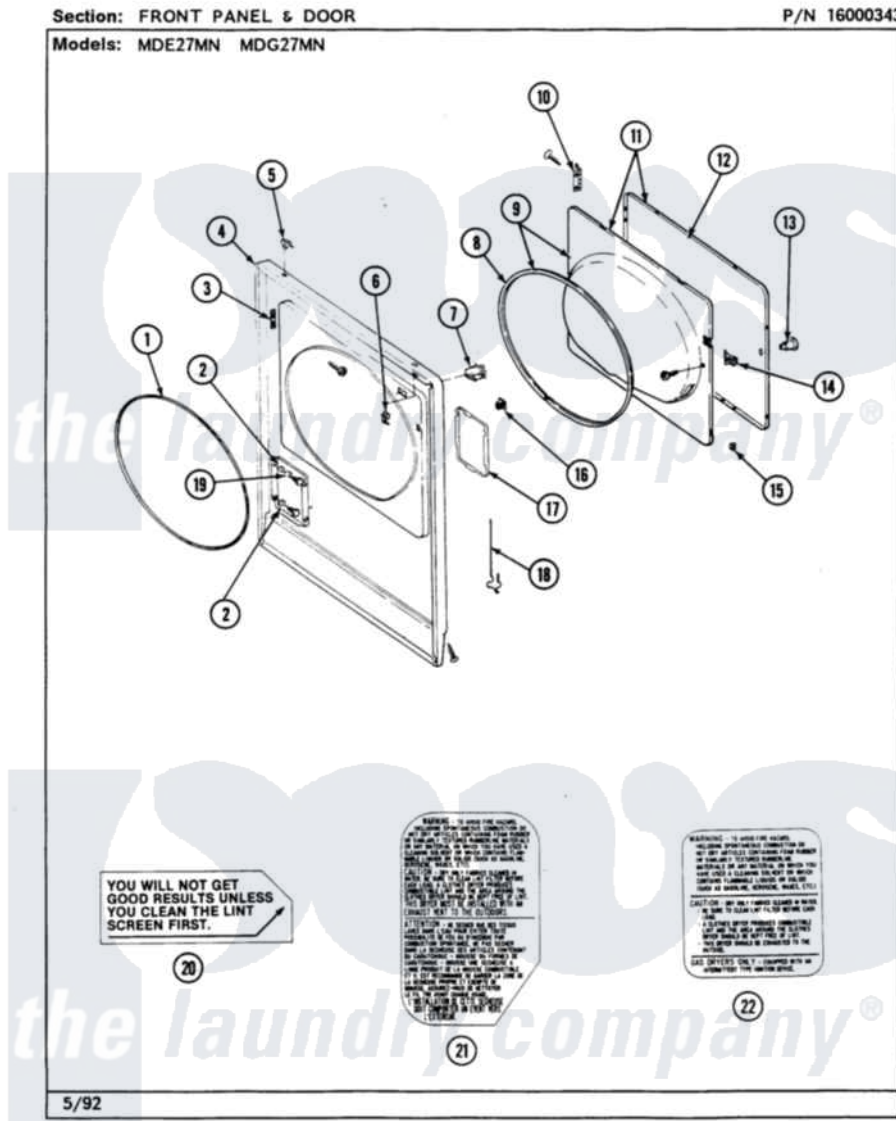

Maytag MDE27MNAGW 04 - FRONT PANEL & DOOR

Maytag [Commercial Maytag MDE27MNAGW Dryer Parts](#) Parts Diagram 04 - FRONT PANEL & DOOR
 Click on the part number to view part

Item	Original Part Number	Replaced By	Status	Part Description
001	314937			Seal, Front Panel
002	NLA		Not Available	PART NOT USED
003	Y313907			Fastener, Twin
004	204439			Screw And Fstner Assembly
"	NLA		Not Available	FRONT PANEL-WHITE
005	212982	22001650		Fastener, Spring
006	Y310376			Clip, Door Switch Harness
007	Y305753	W10169313		Switch-Door
008	314935	33001192		Seal, Door
009	Y308070		Not Available	INNER DOOR W/GASKET
010	307099	33001230		Hinge, Door
"	Y314062			Screw, Door Hinge And Panel
011	308062			Door Assembly Complete W/O Hinges
"	NLA		Not Available	(ALMOND)
012	315010L		Not Available	(ALMOND)
				DOOR PANEL OUTER HALF

"	NLA		Not Available	DOOR PANEL, OUTER HALF (WHITE)
013	NLA		Not Available	KNOB & SCREW
014	314936	33001305		Strike, Door
"	314944	33001305		Strike, Door
015	Y313910			Clip, Door Liner To Outer Panel
016	306436			Door Latch Kit--W
017	NLA		Not Available	PART NOT USED
018	Y314025			Latch For Access Door
019	312369			Sleeve, Access Panel Stud Part Not Used
020	Y313340			LABEL, LINT SCREEN INSTRUCTION
021	314941		Not Available	LABEL, INSTRUCTION
022	NLA		Not Available	INSTRUCTION LABEL