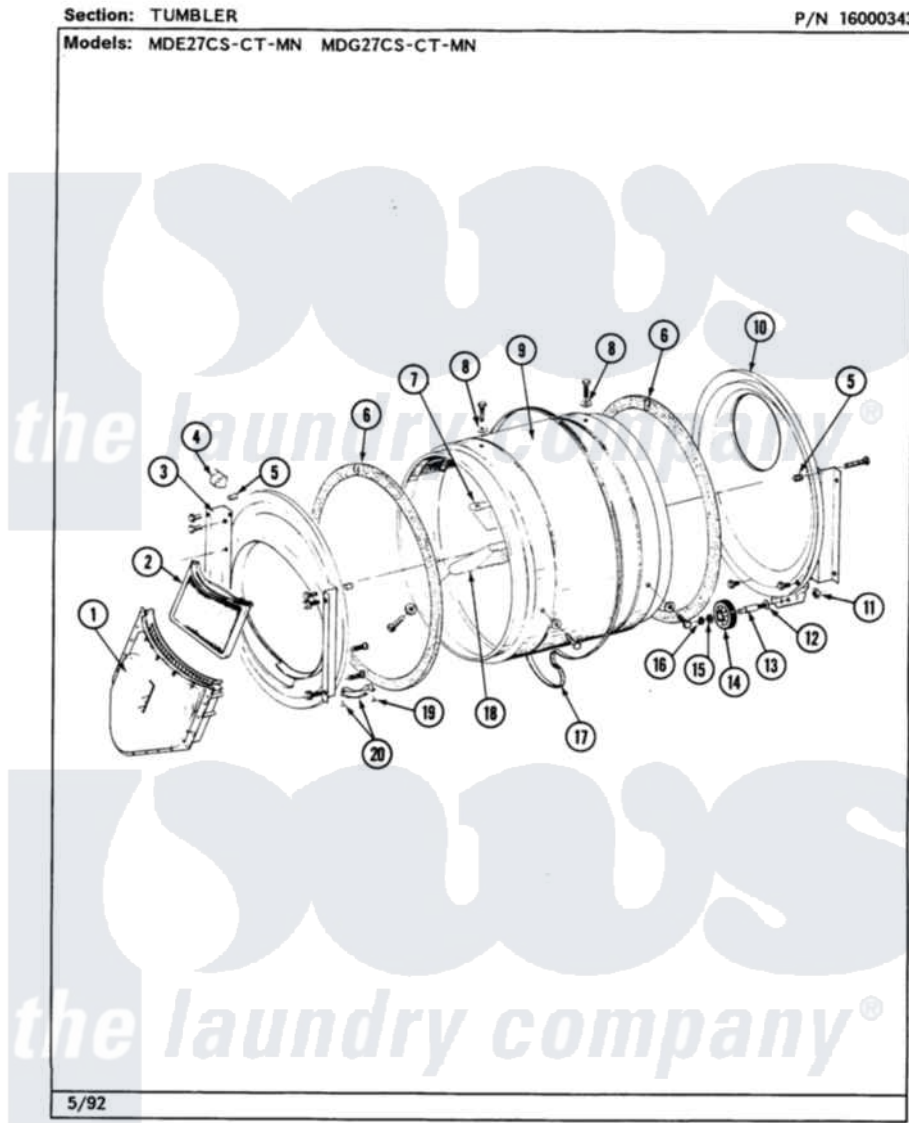

Maytag MDE27MNAGW 05 - TUMBLER

30

Maytag [Commercial Maytag MDE27MNAGW Dryer Parts](#) Parts Diagram 05 - TUMBLER
 Click on the part number to view part

Item	Original Part Number	Replaced By	Status	Part Description
001	Y307112	33001016		Outlet Duct Assembly
"	Y314110	33002917		Screw, No.10-16
002	307108	33002970		Lint Filte
003	307109	33001179		Front, Tumbler
"	Y313561			Screw---NA
"	NLA		Not Available	SCREW
"	Y310632	1163839		Screw
004	Y310376			Clip, Door Switch Harness
005	NLA		Not Available	THREAD COVER
006	314820			Seal, Tumbler
007	314803	33001012		Baffle
"	Y310759			Screw, Tumbler Baffles
008	314158			Washer, Baffle To Tumbler
009	306663		Not Available	TUMBLER W/BAFFLES
"	314802		Not Available	TUMBLER W/OUT BAFFLES
010	211294	90767		Screw, 8A X 3/8 HeX Washer Head Tapping

"	Y307114	33001178	Back, Tumbler
"	Y308544	33001178	Back, Tumbler
011	312538	33001443	Nut, Hex
012	Y313347	312535	Washer, Vault Mounting Brk.
013	Y312948	6-3129480	Shaft- Tumbler
014	Y303373	12001541	Drum Roller/Washer Assembly--W
015	312535		Washer, Vault Mounting Brk.
016	410233	9703438	Ring-Retrn
017	Y312959		Poly "V" Belt For Tumbler
018	314804	33001004	Baffle, Tall
"	Y310759		Screw, Tumbler Baffles
019	210720		Rivet, Bearing To Tumbler Fmt
020	306508		Tumbler Bearing Kit ---W