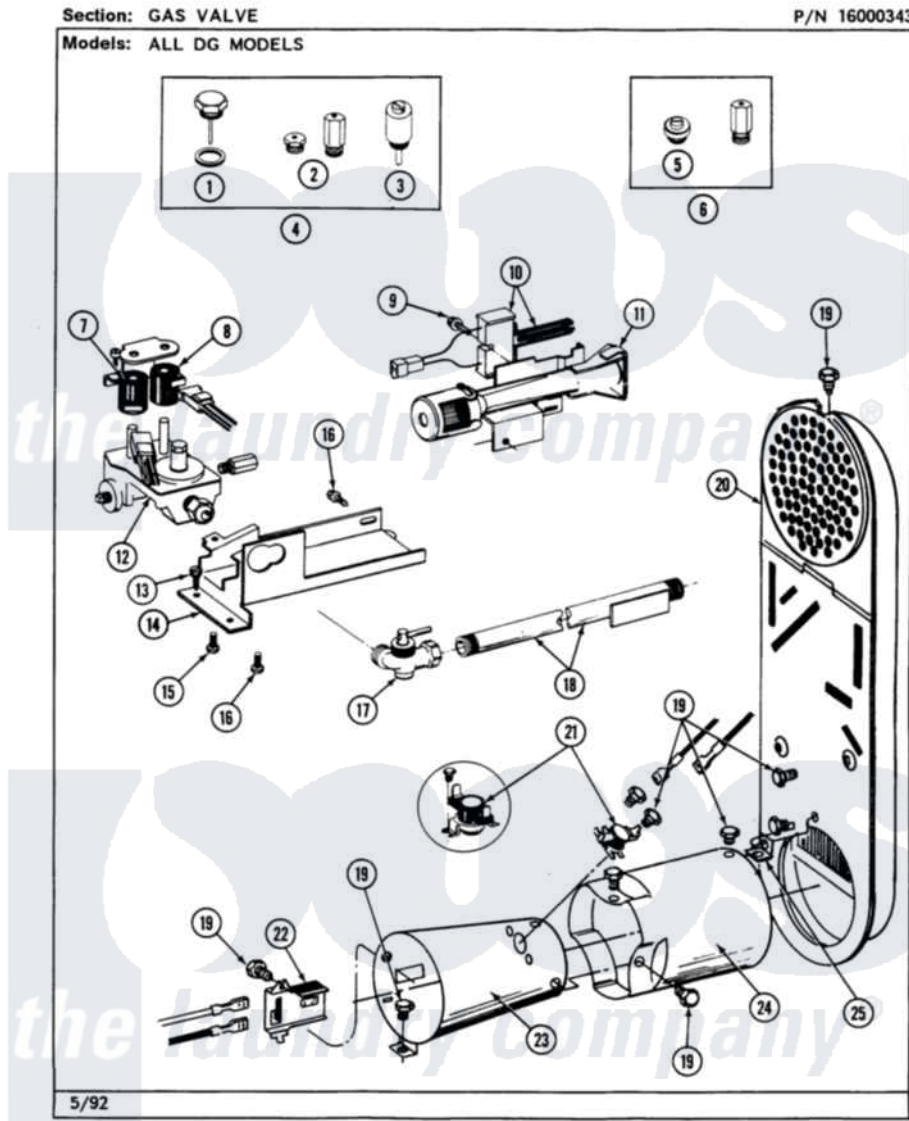

Maytag MDE27MNAGW 06 - HEATER (A3 SERIES)

34

Maytag Commercial Maytag MDE27MNAGW Dryer Parts Parts Diagram 06 - HEATER (A3 SERIES)
Click on the part number to view part

Item	Original Part Number	Replaced By	Status	Part Description
001	211294	90767		Screw, 8A X 3/8 HeX Washer Head Tapping
002	308503		Not Available	INLET DUCT ASSEMBLY
"	NLA		Not Available	INLET DUCT ASSY.
003	314995			Enclosure, Heater
004	315346			Bracket, Thermal Fuse
005	NLA		Not Available	SCREW, THERMAL FUSE
006	307473			Fuse, Thermal
007	314998			Insulator, Terminal
008	307186	Y308615		Heater Sub-Assembly
009	314999			Shield, Radiant
010	NLA		Not Available	SCREW, TERMINAL INSULATOR
011	303396			Thermostat, Hi-Limit
012	307180	33001400		Heater Assembly
013	Y307173			Wire, Jumper