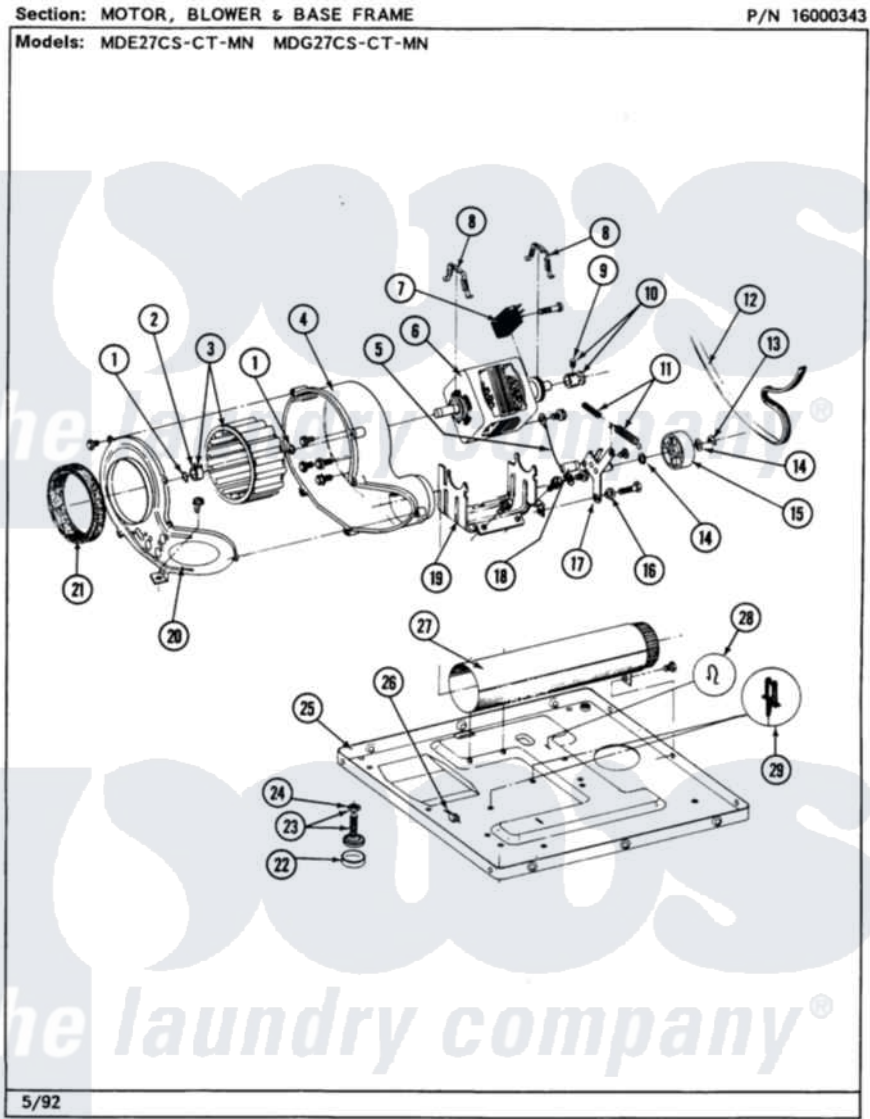

Maytag MDE27MNAGW 07 - MOTOR, BLOWER & BASE FRAME

36

Maytag [Commercial Maytag MDE27MNAGW Dryer Parts](#) Parts Diagram 07 - MOTOR, BLOWER & BASE FRAME
 Click on the part number to view part

Item	Original Part Number	Replaced By	Status	Part Description
001	410233	9703438		Ring-Retrn
002	312967			Clamp, Blower Housing
003	Y303836			Blower Wheel Assembly And Clamp
004	Y312893			Housing, Blower
005	901220			Ground Wire
"	910343	488234		Screw 8-32 X 1/4
006	Y304656		Not Available	MOTOR (240V 50HZ)
007	306207		Not Available	(PROD. No.303358-8 & No.303358-9)
"	NLA		Not Available	PART NOT USED
"	Y303877		Not Available	SWITCH, MOTOR EXTERNAL START No.303358-2, No.303358-4, 303358-7
"	Y303879			Switch, Motor External Start
008	Y015825			Clip, Motor To Motor Support
009	Y053241			Set Screw, Motor Pulley
010	Y305185	6-3051850		Pulley- MO

011	Y303945		IDLER SPRING ASSY. W/PLUG
012	Y312959		Poly "V" Belt For Tumbler
013	312958	354987	Ring, Retaining
014	Y312527		Washer, Idler Shaft
015	Y303705	6-3037050	Pulley- ID
016	Y312894	315772	Sleeve, Idler Arm
017	Y014874		Screw, Idler Arm And Sleeve
"	Y303363	6-3033630	Idler Arm
"	Y312961	W10116751	Screw
018	Y313582	W10116756	Spacer
019	Y313561		Screw----NA
"	NLA	Not Available	MOTOR SUPPORT
020	Y313561		Screw----NA
"	314778	Not Available	COVER, BLOWER HOUSING
021	Y312901		Seal, Housing Cover
022	210684		Foot, Adjustable Leg
023	Y302699	22003428	Leg, Adjustable
024	210385		Lock Nut For Adjustable Leg
025	Y307482	Not Available	BASE ASSY. (UPPER & LOWER)
026	Y310376		Clip, Door Switch Harness
027	Y303442		EXHAUST DUCT ASSEMBLY
028	410490		Spring, Retainer Wire Harness
029	Y313262	W10116752	Retainer-