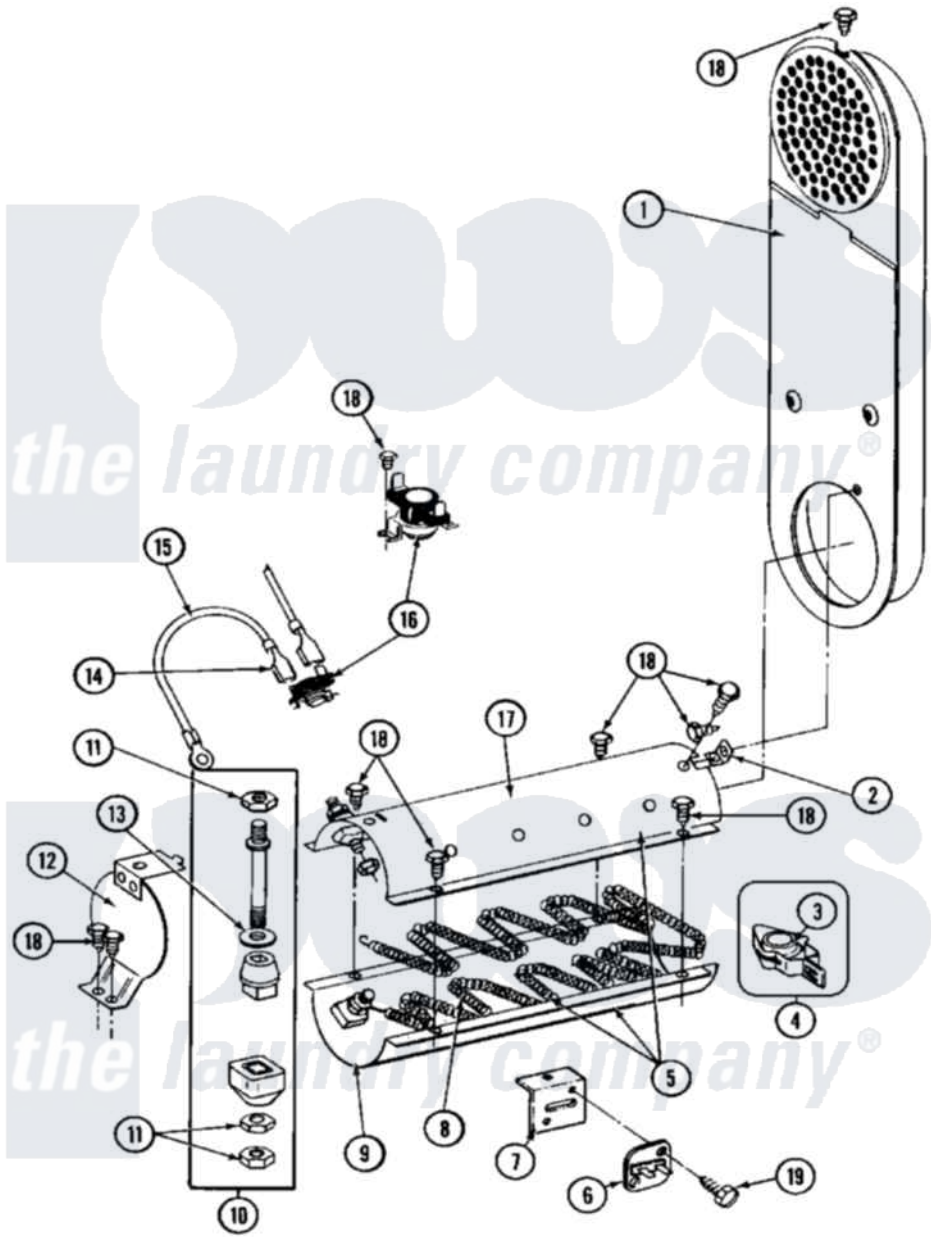

Maytag MDE27MNAGW 10 - HEATER (A0 SERIES)

Maytag Commercial Maytag MDE27MNAGW Dryer Parts Parts Diagram 10 - HEATER (A0 SERIES)
 Click on the part number to view part

Item	Original Part Number	Replaced By	Status	Part Description
001	NLA		Not Available	INLET DUCT ASSY.
002	Y312890			Retainer, Heater Chamber
003	Y313270			Insulator For Heater Elemen
004	Y303881			Clip And Insulator Assembly
005	307470	Y303778		Heater Assembly Complete
006	307473			Fuse, Thermal
007	315046			MOUNTING BRACKET
008	Y313950			Element, Heater
009	Y313576			Heater Chamber, Bottom
010	Y304596			Terminal Insulator Assembly
011	311484	112432		Nut
012	304124		Not Available	HEATER SHIELD
013	311093			Washer, Terminal Connection
014	210745			Wire Terminal
015	Y304693			Jumper Wire
016	303396			Thermostat, Hi-Limit

017	Y313575		Not Available	HEATER CHAMBER, TOP
018	211294	90767		Screw, 8A X 3/8 HeX Washer Head Tapping
019	NLA		Not Available	SCREW