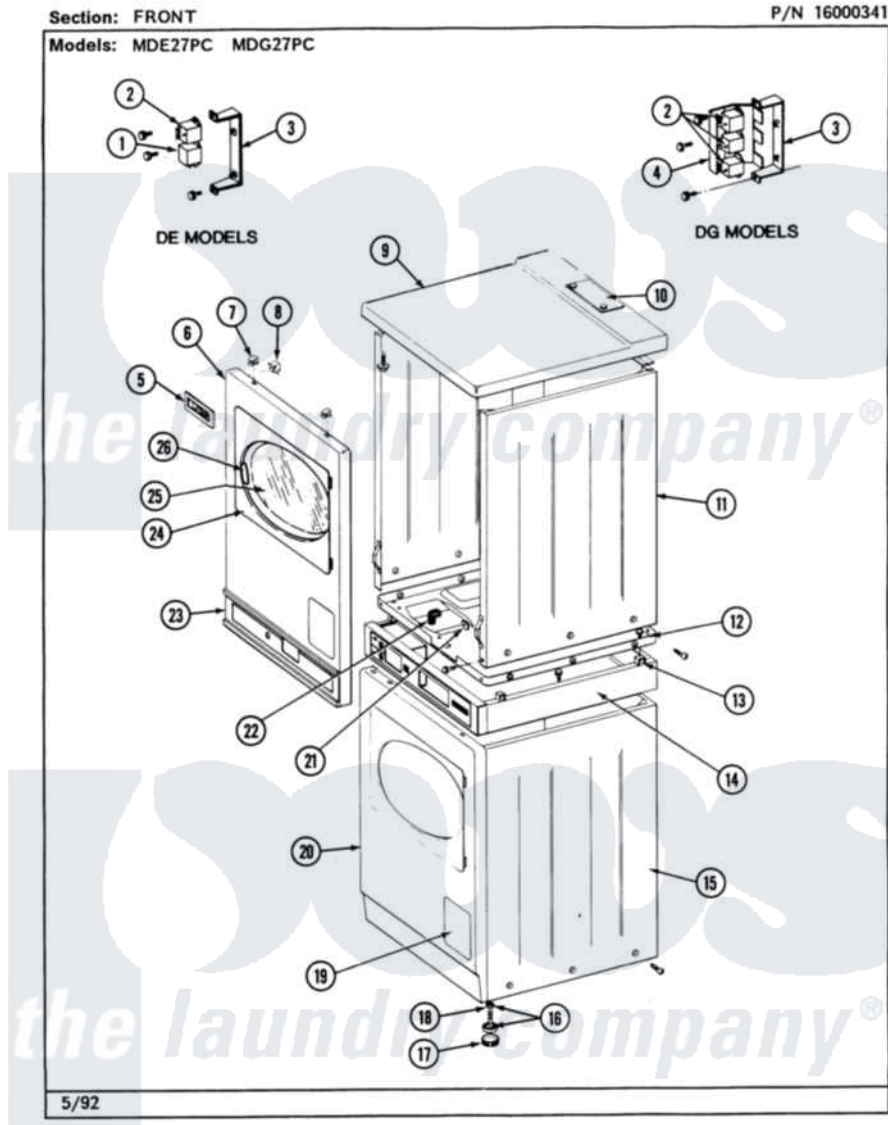

Maytag MDE27PCACL 01 - FRONT

2

Maytag [Commercial Maytag MDE27PCACL Dryer Parts](#) Parts Diagram 01 - FRONT
 Click on the part number to view part

Item	Original Part Number	Replaced By	Status	Part Description
001	306398			Relay, Heater
"	Y251119	3177991		Screw
002	901961	W10133335		Relay, Motor
"	Y251119	3177991		Screw
003	314627			Bracket, Relays
"	Y310632	1163839		Screw
004	NLA		Not Available	PART NOT USED
"	Y310632	1163839		Screw
005	NLA		Not Available	NAME PLATE
006	NLA		Not Available	PANEL, FRONT UPPER (WHITE)
007	212982	22001650		Fastener, Spring
008	Y310376			Clip, Door Switch Harness
009	307104			Top Cover Assembly
"	NLA		Not Available	(ALMOND)
010	NLA		Not Available	TOP COVER PLATE
"	Y313559			Screw

011	204445		Screw And Fastener Assembly
"	213007		Xfor Cabinet See Cabinet, Back
"	NLA	Not Available	CABINET, UPPER (WHITE)
012	306261		Base Assembly, Upper Dryer
"	314663	214354	Screw, Top Cover To Cabnt.
013	310933	33002194	Nut, Speed
014	NLA	Not Available	COUPLING COLLAR-WHITE
"	Y310632	1163839	Screw
015	NLA	Not Available	CABINET, LOWER (WHITE)
016	Y302699	22003428	Leg, Adjustable
017	210684		Foot, Adjustable Leg
018	210385		Lock Nut For Adjustable Leg
019	NLA	Not Available	PART NOT USED
020	204439		Screw And Fstner Assembly
"	NLA	Not Available	(ALMOND)
"	Y308463		Panel, Front
021	NLA	Not Available	RETAINER, FRONT PANEL
022	314522		Grommet, Strain Relief
023	NLA	Not Available	UPPER CONTROL EXTRUSION
024	314967	Not Available	DOOR W/WINDOW OUTER HALF (WHT)
"	NLA	Not Available	DOOR ASSY. COMPLETE (WHITE)
025	308069	Not Available	DOOR, INNER W/GASKET
026	314939		Handle, Door
"	314974		Handle, Door