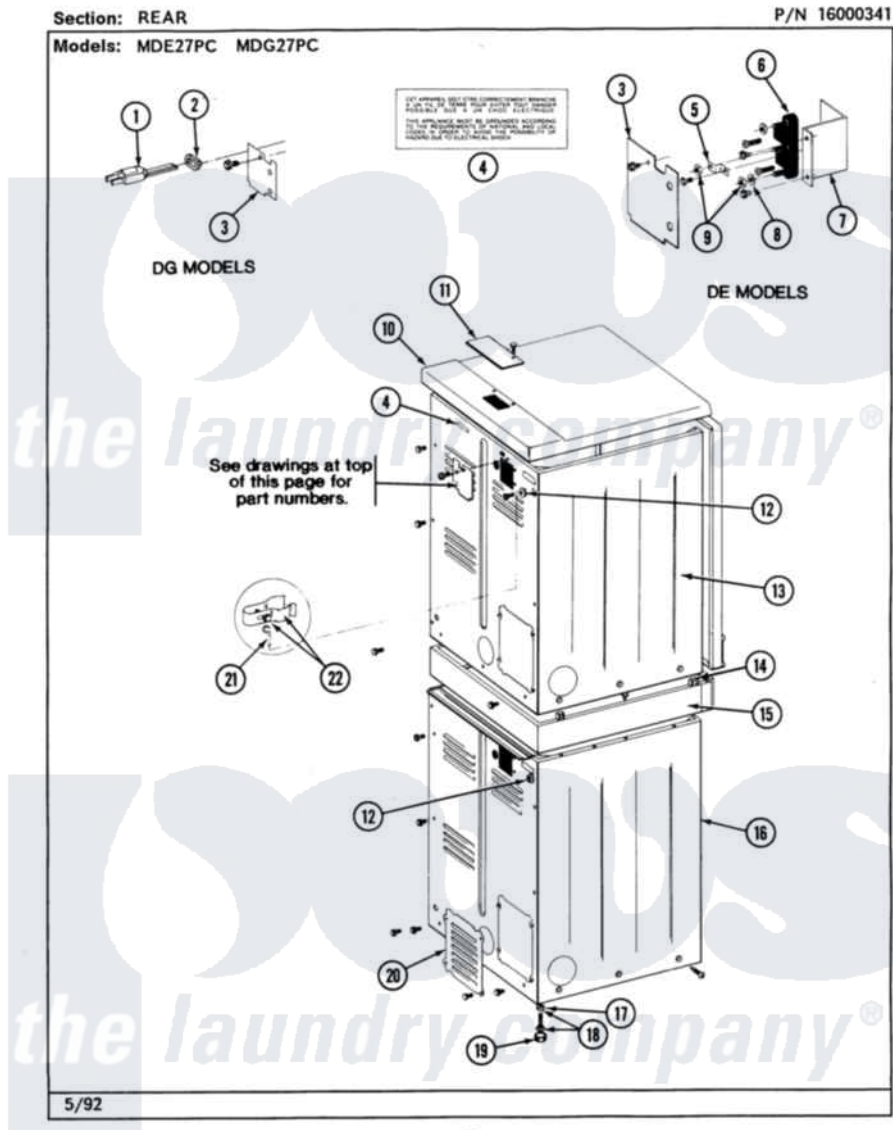

Maytag MDE27PCACL 02 - REAR

Maytag Commercial Maytag MDE27PCACL Dryer Parts Parts Diagram 02 - REAR
 Click on the part number to view part

Item	Original Part Number	Replaced By	Status	Part Description
001	302521		Not Available	CORD, POWER PART NOT USED-GAS MODELS ONLY
002	211881			Grommet, Cord Part Not Used-Gas Models Only
003	Y313561			Screw---NA
"	Y312905		Not Available	COVER, TERMINAL
004	214519			LABEL, ELECTRICAL INSTR. PART NOT USED-GAS MODELS ONLY
005	Y311423	489483		Screw 10-32 X 1/2
"	Y312184			Strap, Grounding
006	400008			Block, Terminal
"	Y312209	W10001200		Screw
007	Y313561			Screw---NA
"	Y312904			Bracket, Terminal Block
008	Y311270			Washer, Terminal Block
009	311484	112432		Nut
010	307104			Top Cover Assembly

"	NLA		Not Available	(ALMOND)
011	NLA		Not Available	TOP COVER PLATE
"	Y313559			Screw
012	NLA		Not Available	SCREW & WASHER ASSY.
013	213007			Xfor Cabinet See Cabinet, Back
"	NLA		Not Available	CABINET, UPPER (WHITE)
"	Y310632	1163839		Screw
014	310933	33002194		Nut, Speed
015	NLA		Not Available	COUPLING COLLAR-WHITE
"	Y310632	1163839		Screw
016	NLA		Not Available	CABINET, LOWER (WHITE)
017	210385			Lock Nut For Adjustable Leg
018	Y302699	22003428		Leg, Adjustable
019	210684			Foot, Adjustable Leg
020	211294	90767		Screw, 8A X 3/8 HeX Washer Head Tapping
"	Y313561			Screw----NA
"	Y312951		Not Available	ACCESS COVER, BACK
021	311155			Ground Wire And Clamp
022	301548			Clamp, Ground Wire