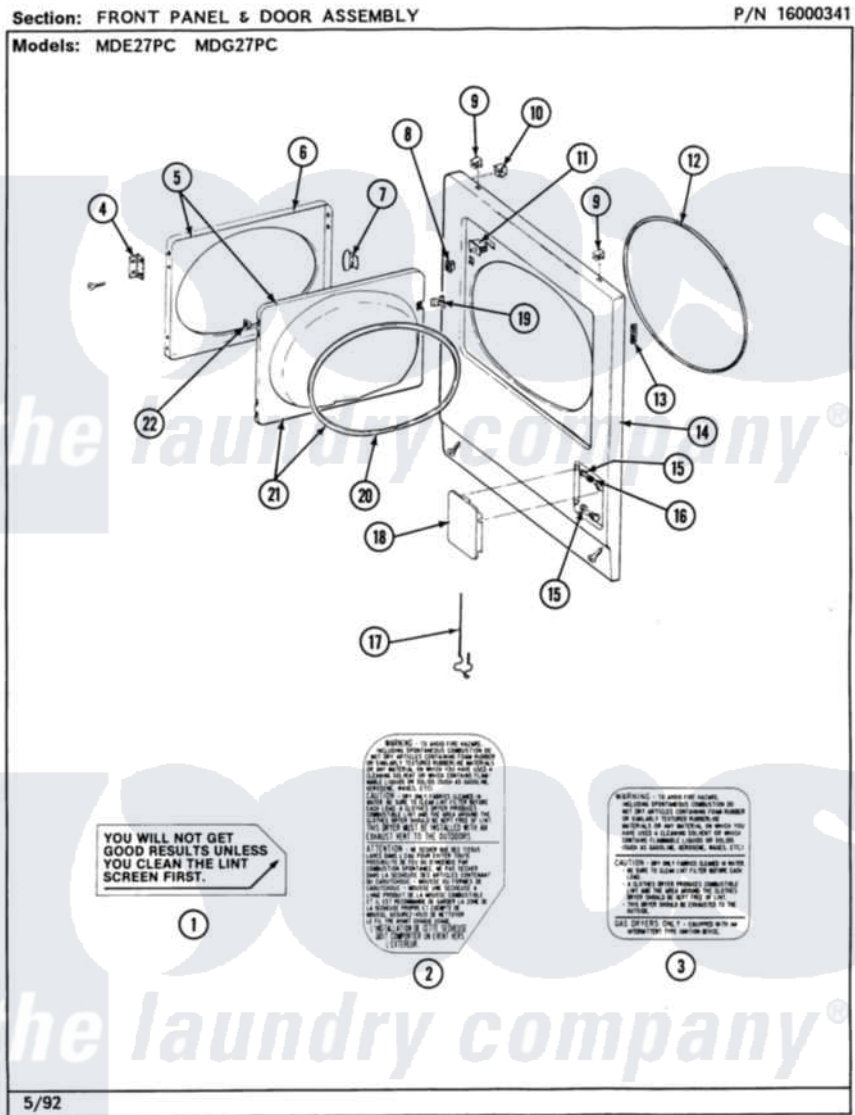

Maytag MDE27PCACL 04 - FRONT PANEL & DOOR ASSEMBLY

Maytag Commercial Maytag MDE27PCACL Dryer Parts Parts Diagram 04 - FRONT PANEL & DOOR ASSEMBLY
 Click on the part number to view part

Item	Original Part Number	Replaced By	Status	Part Description
001	Y313340			LABEL, LINT SCREEN INSTRUCTION
002	314941		Not Available	LABEL, INSTRUCTION
003	NLA		Not Available	PART NOT USED
004	307099	33001230		Hinge, Door
"	Y314062			Screw, Door Hinge And Panel
005	NLA		Not Available	DOOR ASSY. COMPLETE (WHITE)
006	314967		Not Available	DOOR W/WINDOW OUTER HALF (WHT)
"	NLA		Not Available	(ALMOND)
007	314939			Handle, Door
"	314974			Handle, Door
008	306436			Door Latch Kit--W
009	212982	22001650		Fastener, Spring
010	Y310376			Clip, Door Switch Harness
011	Y305753	W10169313		Switch-Dor

012	314937		Seal, Front Panel
013	Y313907		Fastener, Twin
014	204439		Screw And Fstner Assembly
"	NLA	Not Available	FRONT PANEL - UPPER (WHITE)
"	Y308463		Panel, Front
015	NLA	Not Available	PART NOT USED
016	312369		Sleeve, Access Panel Stud Part Not Used
017	Y314025		Latch For Access Door
018	NLA	Not Available	PART NOT USED
019	314936	33001305	Strike, Door
"	314944	33001305	Strike, Door
020	314935	33001192	Seal, Door
021	308069	Not Available	DOOR, INNER W/GASKET
022	Y313910		Clip, Door Liner To Outer Panel