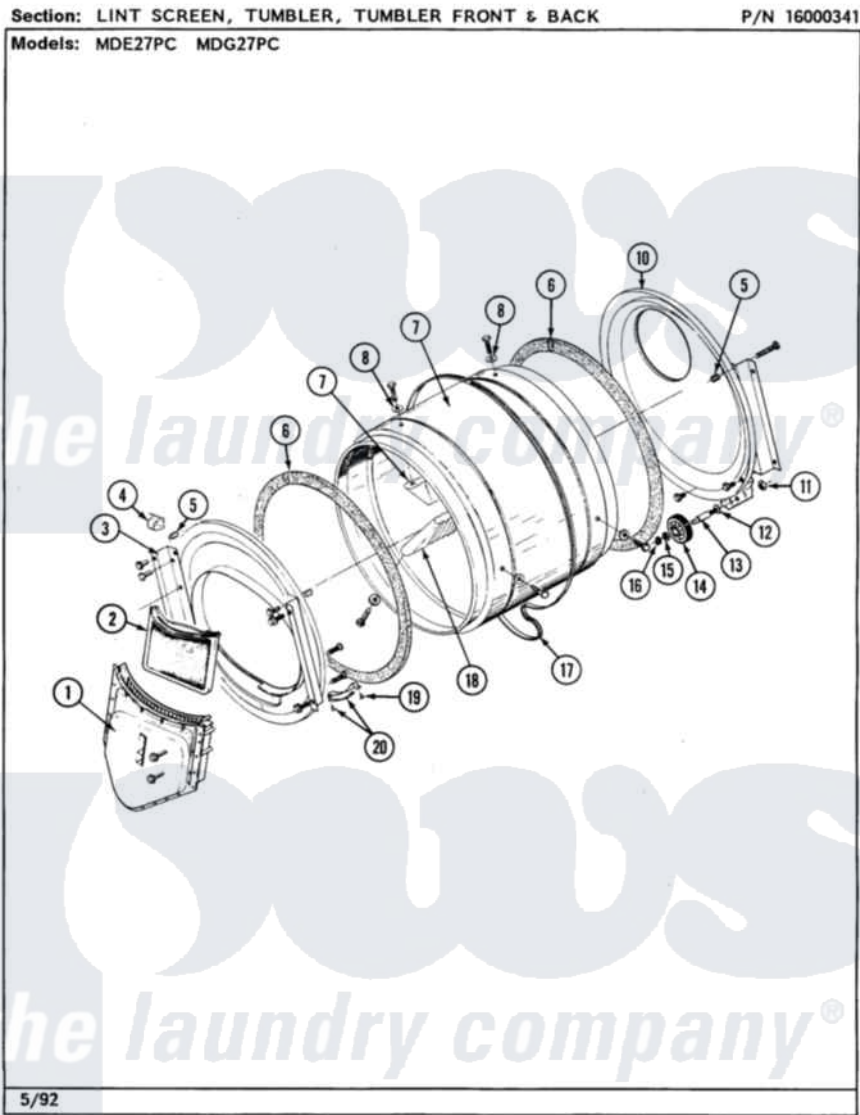

# Maytag MDE27PCACL 05 - LINT SCREEN, TUMBLER (FRONT & BACK)

16

Maytag Commercial Maytag MDE27PCACL Dryer Parts Parts Diagram 05 - LINT SCREEN, TUMBLER (FRONT & BACK)

[Click on the part number to view part](#)

Item	Original Part Number	Replaced By	Status	Part Description
001	Y307112	<a href="#">33001016</a>		Outlet Duct Assembly
"	Y314110	<a href="#">33002917</a>		Screw, No.10-16
002	307108	<a href="#">33002970</a>		Lint Filte
003	307109	<a href="#">33001179</a>		Front, Tumbler
"	<a href="#">Y313561</a>			Screw----NA
"	NLA		Not Available	SCREW
"	Y310632	<a href="#">1163839</a>		Screw
004	<a href="#">Y310376</a>			Clip, Door Switch Harness
005	NLA		Not Available	COVER, THREAD
006	<a href="#">314820</a>			Seal, Tumbler
007	314803	<a href="#">33001012</a>		Baffle
"	<a href="#">Y310759</a>			Screw, Tumbler Baffles
008	<a href="#">314158</a>			Washer, Baffle To Tumbler
009	306663		Not Available	TUMBLER W/BAFFLES
"	314802		Not Available	TUMBLER W/OUT BAFFLES

010	<a href="#">211294</a>	<a href="#">90767</a>	Screw, 0A X 3/8 Hex Washer Head Tapping
"	Y307114	<a href="#">33001178</a>	Back, Tumbler
"	Y308544	<a href="#">33001178</a>	Back, Tumbler
011	312538	<a href="#">33001443</a>	Nut, Hex
012	Y313347	<a href="#">312535</a>	Washer, Vault Mounting Brk.
013	Y312948	<a href="#">6-3129480</a>	Shaft- Tumbler
014	Y303373	<a href="#">12001541</a>	Drum Roller/Washer Assembly--W
015	<a href="#">312535</a>		Washer, Vault Mounting Brk.
016	410233	<a href="#">9703438</a>	Ring-Retrn
017	<a href="#">Y312959</a>		Poly "V" Belt For Tumbler
018	314804	<a href="#">33001004</a>	Baffle, Tall
"	<a href="#">Y310759</a>		Screw, Tumbler Baffles
019	<a href="#">210720</a>		Rivet, Bearing To Tumbler Frnt
020	<a href="#">306508</a>		Tumbler Bearing Kit ---W