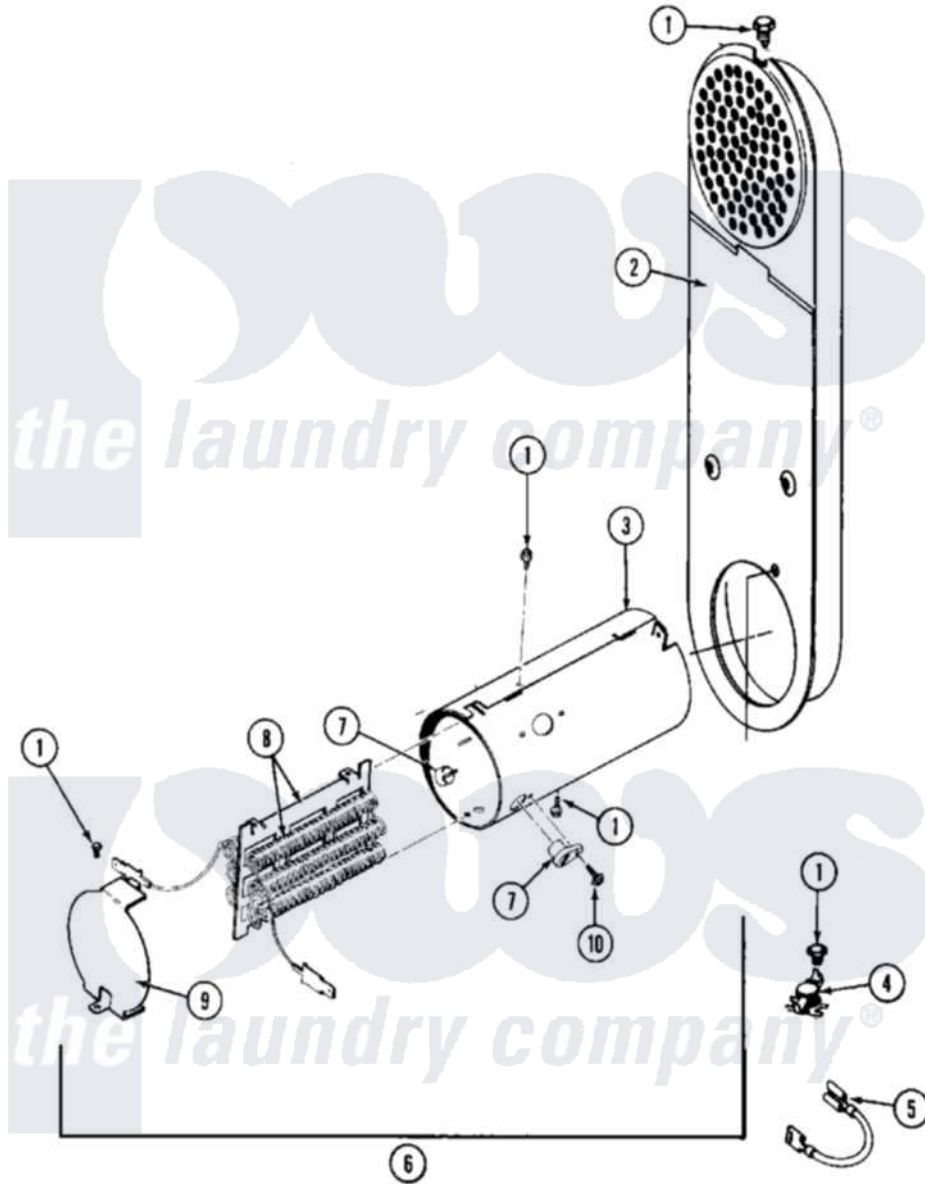

Maytag MDE27PCACL 06 - HEATER (A3 SERIES)

Maytag [Commercial Maytag MDE27PCACL Dryer Parts](#) Parts Diagram 06 - HEATER (A3 SERIES)
 Click on the part number to view part

Item	Original Part Number	Replaced By	Status	Part Description
001	211294	90767		Screw, 8A X 3/8 HeX Washer Head Tapping
002	308503		Not Available	INLET DUCT ASSEMBLY
"	NLA		Not Available	INLET DUCT ASSY.
003	314995			Enclosure, Heater
004	303396			Thermostat, Hi-Limit
005	Y307173			Wire, Jumper
006	Y308259			HEATER ASSY. COMPLETE (240V)
007	314998			Insulator, Terminal
008	307185	308614		Heater Sub-Assembly
009	314999			Shield, Radiant
010	NLA		Not Available	SCREW, TERMINAL INSULATOR