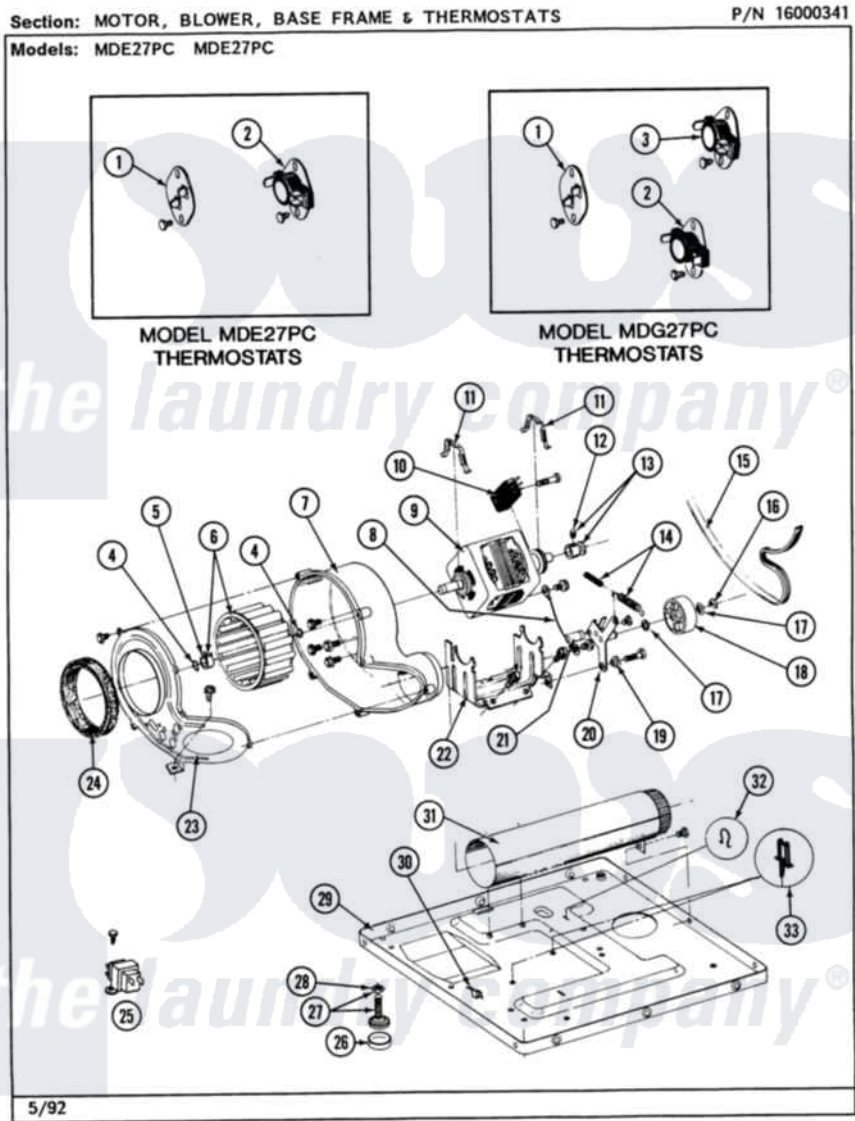

Maytag MDE27PCACL 07 - MOTOR, BLOWER, BASE FRAME & THERMOSTATS

Maytag Commercial Maytag MDE27PCACL Dryer Parts Parts Diagram 07 - MOTOR, BLOWER, BASE FRAME & THERMOSTATS

Click on the part number to view part

Item	Original Part Number	Replaced By	Status	Part Description
001	211294	90767		Screw, 8A X 3/8 HeX Washer Head Tapping
"	306056			Thermistor Temp. Control Part Not Used Mde/G26pc Only.
002	211294	90767		Screw, 8A X 3/8 HeX Washer Head Tapping
"	Y303391	33303391		Thermostat, Cycling
003	211294	90767		Screw, 8A X 3/8 HeX Washer Head Tapping
"	303392			Thermostat, Cycling
004	410233	9703438		Ring-Retrn
005	312967			Clamp, Blower Housing
006	Y303836			Blower Wheel Assembly And Clamp
007	Y312893			Housing, Blower
008	901220			Ground Wire
"	910343	488234		Screw 8-32 X 1/4