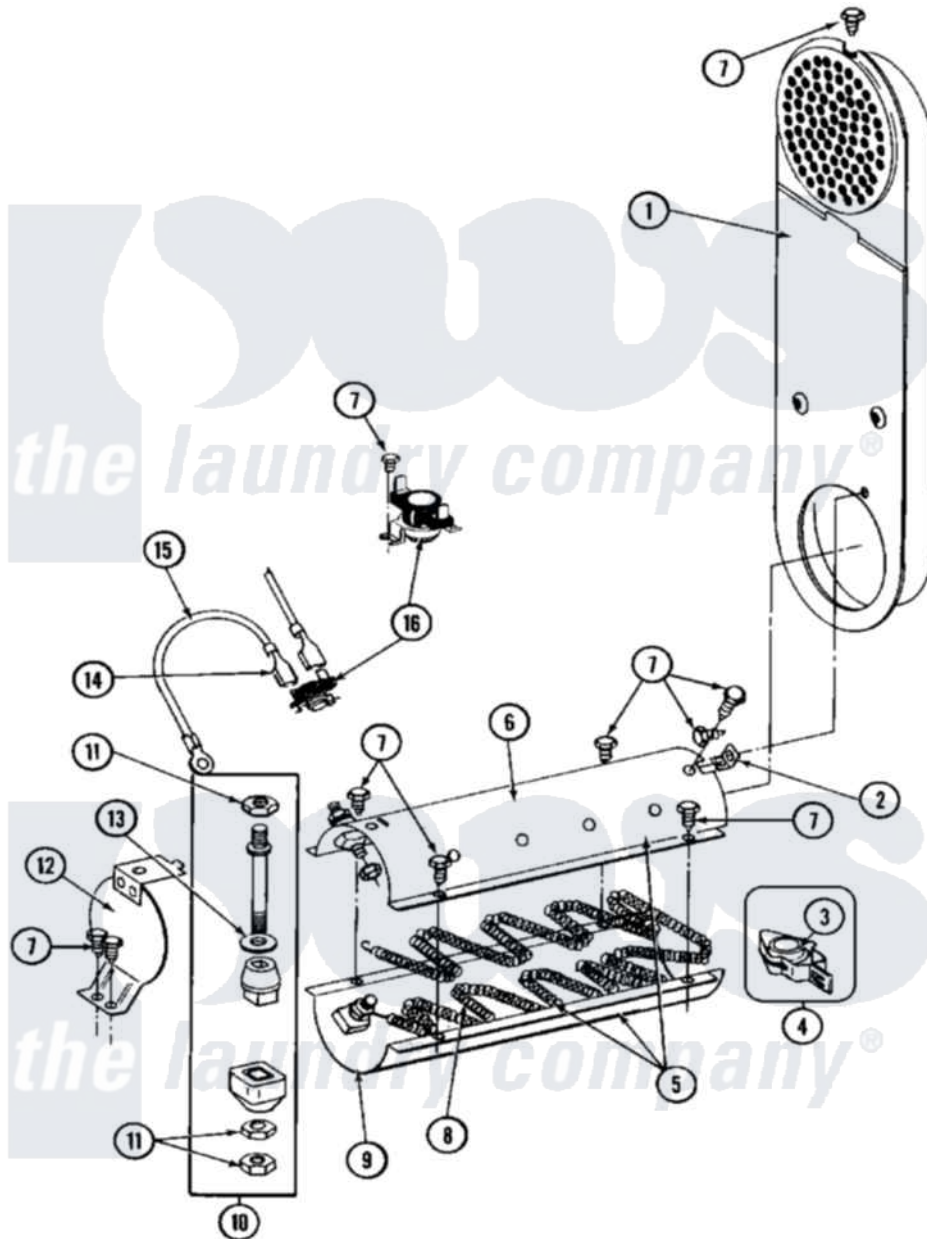

# Maytag MDE27PCA CL 08 - HEATER (A0 SERIES)

Maytag [Commercial Maytag MDE27PCA CL Dryer Parts](#) Parts Diagram 08 - HEATER (A0 SERIES)  
 Click on the part number to view part

Item	Original Part Number	Replaced By	Status	Part Description
001	NLA		Not Available	INLET DUCT ASSY.
002	<a href="#">Y312890</a>			Retainer, Heater Chamber
003	<a href="#">Y313270</a>			Insulator For Heater Elemen
004	<a href="#">Y303881</a>			Clip And Insulator Assembly
005	<a href="#">Y303778</a>			Heater Assembly Complete
006	Y313575		Not Available	HEATER CHAMBER, TOP
007	<a href="#">211294</a>	<a href="#">90767</a>		Screw, 8A X 3/8 HeX Washer Head Tapping
008	<a href="#">Y313537</a>			Heater Element 240 Volt
009	<a href="#">Y313576</a>			Heater Chamber, Bottom
010	<a href="#">Y304596</a>			Terminal Insulator Assembly
011	<a href="#">311484</a>	<a href="#">112432</a>		Nut
012	304124		Not Available	HEATER SHIELD
013	<a href="#">311093</a>			Washer, Terminal Connection
014	<a href="#">210745</a>			Wire Terminal
015	<a href="#">Y304693</a>			Jumper Wire
016	<a href="#">303396</a>			Thermostat, Hi-Limit