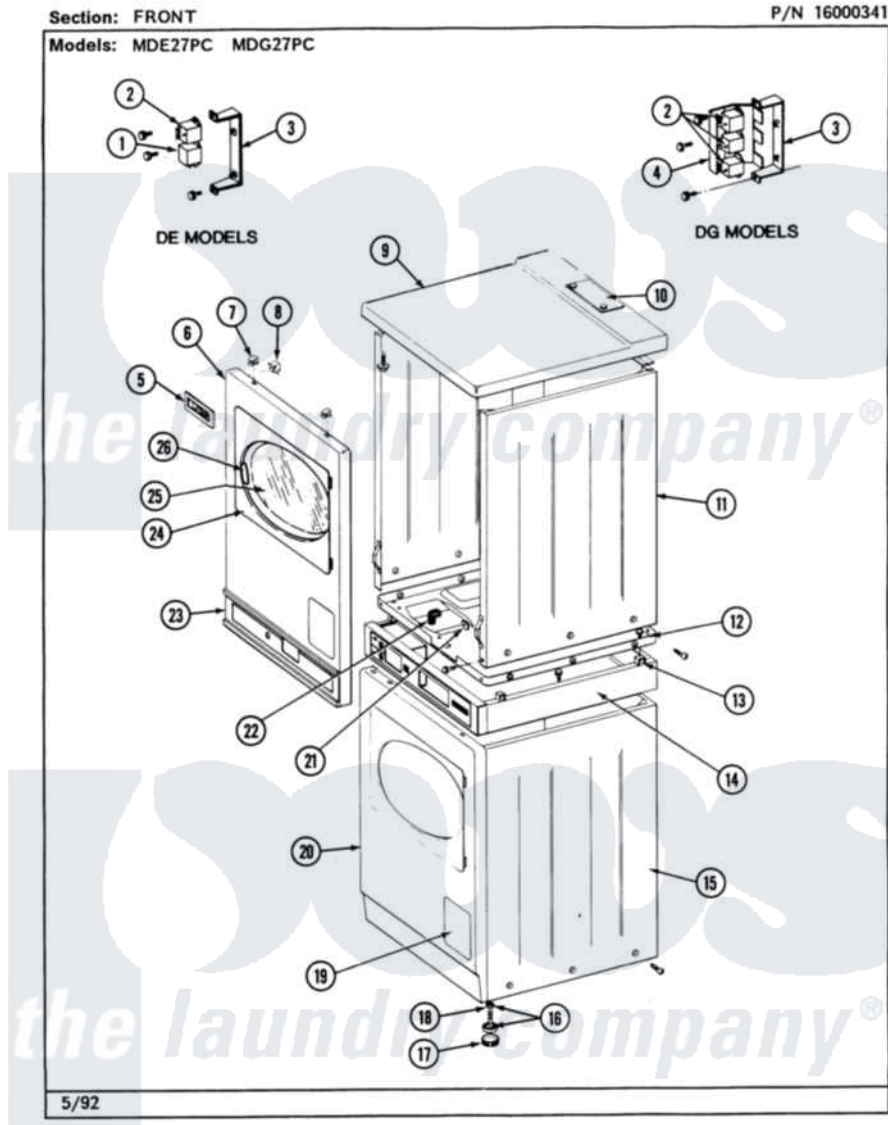

Maytag MDE27PCACW 01 - FRONT

2

Maytag [Commercial Maytag MDE27PCACW Dryer Parts](#) Parts Diagram 01 - FRONT
 Click on the part number to view part

Item	Original Part Number	Replaced By	Status	Part Description
001	306398			Relay, Heater
"	Y251119	3177991		Screw
002	901961	W10133335		Relay, Motor
"	Y251119	3177991		Screw
003	314627			Bracket, Relays
"	Y310632	1163839		Screw
004	NLA		Not Available	PART NOT USED
"	Y310632	1163839		Screw
005	NLA		Not Available	NAME PLATE
006	NLA		Not Available	PANEL, FRONT UPPER (WHITE)
007	212982	22001650		Fastener, Spring
008	Y310376			Clip, Door Switch Harness
009	307104			Top Cover Assembly
"	NLA		Not Available	(ALMOND)
010	NLA		Not Available	TOP COVER PLATE
"	Y313559			Screw

011	204445		Screw And Fastener Assembly
"	213007		Xfor Cabinet See Cabinet, Back
"	NLA	Not Available	CABINET, UPPER (WHITE)
012	306261		Base Assembly, Upper Dryer
"	314663	214354	Screw, Top Cover To Cabnt.
013	310933	33002194	Nut, Speed
014	NLA	Not Available	COUPLING COLLAR-WHITE
"	Y310632	1163839	Screw
015	NLA	Not Available	CABINET, LOWER (WHITE)
016	Y302699	22003428	Leg, Adjustable
017	210684		Foot, Adjustable Leg
018	210385		Lock Nut For Adjustable Leg
019	NLA	Not Available	PART NOT USED
020	204439		Screw And Fstner Assembly
"	NLA	Not Available	(ALMOND)
"	Y308463		Panel, Front
021	NLA	Not Available	RETAINER, FRONT PANEL
022	314522		Grommet, Strain Relief
023	NLA	Not Available	UPPER CONTROL EXTRUSION
024	314967	Not Available	DOOR W/WINDOW OUTER HALF (WHT)
"	NLA	Not Available	DOOR ASSY. COMPLETE (WHITE)
025	308069	Not Available	DOOR, INNER W/GASKET
026	314939		Handle, Door
"	314974		Handle, Door