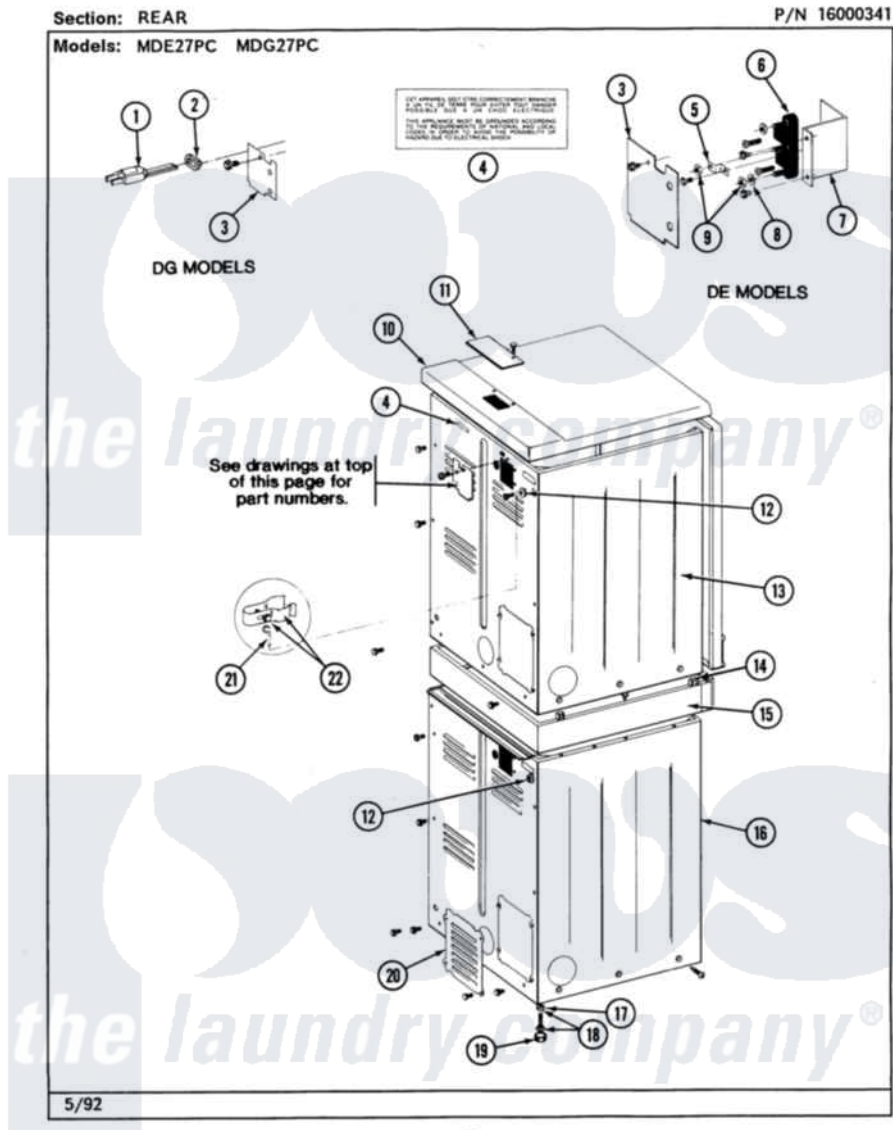

# Maytag MDE27PCACW 02 - REAR

Maytag [Commercial Maytag MDE27PCACW Dryer Parts](#) Parts Diagram 02 - REAR  
 Click on the part number to view part

Item	Original Part Number	Replaced By	Status	Part Description
001	302521		Not Available	CORD, POWER PART NOT USED-GAS MODELS ONLY
002	<a href="#">211881</a>			Grommet, Cord Part Not Used-Gas Models Only
003	<a href="#">Y313561</a>			Screw---NA
"	Y312905		Not Available	COVER, TERMINAL
004	<a href="#">214519</a>			LABEL, ELECTRICAL INSTR. PART NOT USED-GAS MODELS ONLY
005	Y311423	<a href="#">489483</a>		Screw 10-32 X 1/2
"	<a href="#">Y312184</a>			Strap, Grounding
006	<a href="#">400008</a>			Block, Terminal
"	<a href="#">Y312209</a>	<a href="#">W10001200</a>		Screw
007	<a href="#">Y313561</a>			Screw---NA
"	<a href="#">Y312904</a>			Bracket, Terminal Block
008	<a href="#">Y311270</a>			Washer, Terminal Block
009	<a href="#">311484</a>	<a href="#">112432</a>		Nut
010	<a href="#">307104</a>			Top Cover Assembly

"	NLA		Not Available	(ALMOND)
011	NLA		Not Available	TOP COVER PLATE
"	<a href="#">Y313559</a>			Screw
012	NLA		Not Available	SCREW & WASHER ASSY.
013	<a href="#">213007</a>			Xfor Cabinet See Cabinet, Back
"	NLA		Not Available	CABINET, UPPER (WHITE)
"	Y310632	<a href="#">1163839</a>		Screw
014	310933	<a href="#">33002194</a>		Nut, Speed
015	NLA		Not Available	COUPLING COLLAR-WHITE
"	Y310632	<a href="#">1163839</a>		Screw
016	NLA		Not Available	CABINET, LOWER (WHITE)
017	<a href="#">210385</a>			Lock Nut For Adjustable Leg
018	Y302699	<a href="#">22003428</a>		Leg, Adjustable
019	<a href="#">210684</a>			Foot, Adjustable Leg
020	<a href="#">211294</a>	<a href="#">90767</a>		Screw, 8A X 3/8 HeX Washer Head Tapping
"	<a href="#">Y313561</a>			Screw----NA
"	Y312951		Not Available	ACCESS COVER, BACK
021	<a href="#">311155</a>			Ground Wire And Clamp
022	<a href="#">301548</a>			Clamp, Ground Wire