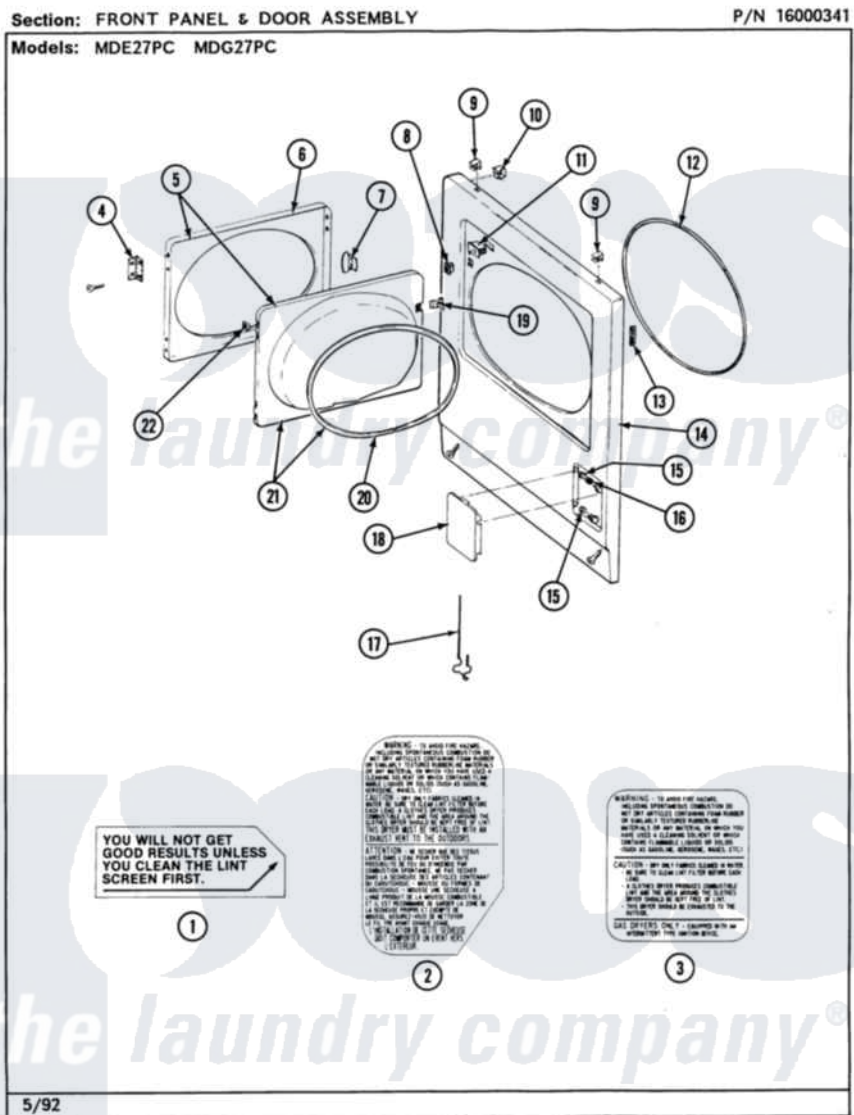

Maytag MDE27PCACW 04 - FRONT PANEL & DOOR ASSEMBLY

Maytag Commercial Maytag MDE27PCACW Dryer Parts Parts Diagram 04 - FRONT PANEL & DOOR ASSEMBLY
 Click on the part number to view part

Item	Original Part Number	Replaced By	Status	Part Description
001	Y313340			LABEL, LINT SCREEN INSTRUCTION
002	314941		Not Available	LABEL, INSTRUCTION
003	NLA		Not Available	PART NOT USED
004	307099	33001230		Hinge, Door
"	Y314062			Screw, Door Hinge And Panel
005	NLA		Not Available	DOOR ASSY. COMPLETE (WHITE)
006	314967		Not Available	DOOR W/WINDOW OUTER HALF (WHT)
"	NLA		Not Available	(ALMOND)
007	314939			Handle, Door
"	314974			Handle, Door
008	306436			Door Latch Kit--W
009	212982	22001650		Fastener, Spring
010	Y310376			Clip, Door Switch Harness
011	Y305753	W10169313		Switch-Dor

012	314937		Seal, Front Panel
013	Y313907		Fastener, Twin
014	204439		Screw And Fstner Assembly
"	NLA	Not Available	FRONT PANEL - UPPER (WHITE)
"	Y308463		Panel, Front
015	NLA	Not Available	PART NOT USED
016	312369		Sleeve, Access Panel Stud Part Not Used
017	Y314025		Latch For Access Door
018	NLA	Not Available	PART NOT USED
019	314936	33001305	Strike, Door
"	314944	33001305	Strike, Door
020	314935	33001192	Seal, Door
021	308069	Not Available	DOOR, INNER W/GASKET
022	Y313910		Clip, Door Liner To Outer Panel