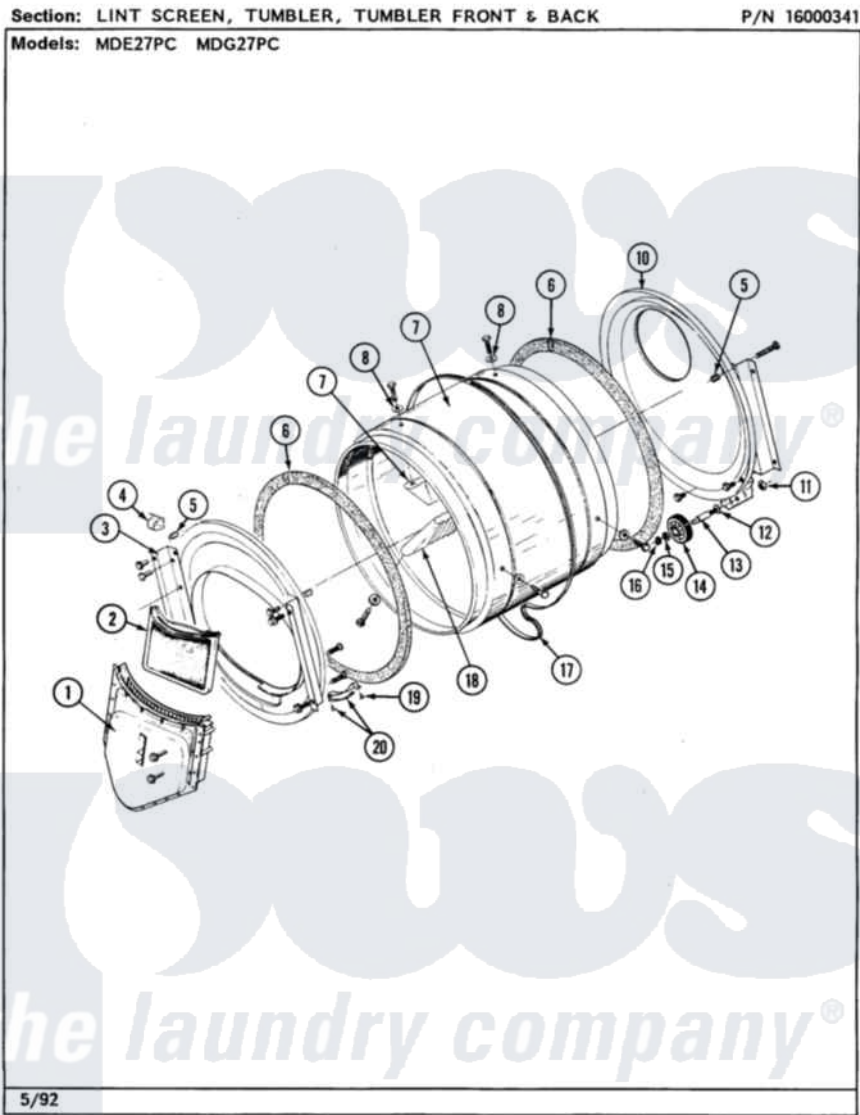

Maytag MDE27PCACW 05 - LINT SCREEN, TUMBLER (FRONT & BACK)

16

Maytag [Commercial Maytag MDE27PCACW Dryer Parts](#) Parts Diagram 05 - LINT SCREEN, TUMBLER (FRONT & BACK)

[Click on the part number to view part](#)

Item	Original Part Number	Replaced By	Status	Part Description
001	Y307112	33001016		Outlet Duct Assembly
"	Y314110	33002917		Screw, No.10-16
002	307108	33002970		Lint Filte
003	307109	33001179		Front, Tumbler
"	Y313561			Screw----NA
"	NLA		Not Available	SCREW
"	Y310632	1163839		Screw
004	Y310376			Clip, Door Switch Harness
005	NLA		Not Available	COVER, THREAD
006	314820			Seal, Tumbler
007	314803	33001012		Baffle
"	Y310759			Screw, Tumbler Baffles
008	314158			Washer, Baffle To Tumbler
009	306663		Not Available	TUMBLER W/BAFFLES
"	314802		Not Available	TUMBLER W/OUT BAFFLES
				Screw, 2A X 2/8 Hex Washer

010	211294	90767	Screw, 0A X 3/8 Hex Washer Head Tapping
"	Y307114	33001178	Back, Tumbler
"	Y308544	33001178	Back, Tumbler
011	312538	33001443	Nut, Hex
012	Y313347	312535	Washer, Vault Mounting Brk.
013	Y312948	6-3129480	Shaft- Tumbler
014	Y303373	12001541	Drum Roller/Washer Assembly--W
015	312535		Washer, Vault Mounting Brk.
016	410233	9703438	Ring-Retrn
017	Y312959		Poly "V" Belt For Tumbler
018	314804	33001004	Baffle, Tall
"	Y310759		Screw, Tumbler Baffles
019	210720		Rivet, Bearing To Tumbler Frnt
020	306508		Tumbler Bearing Kit ---W