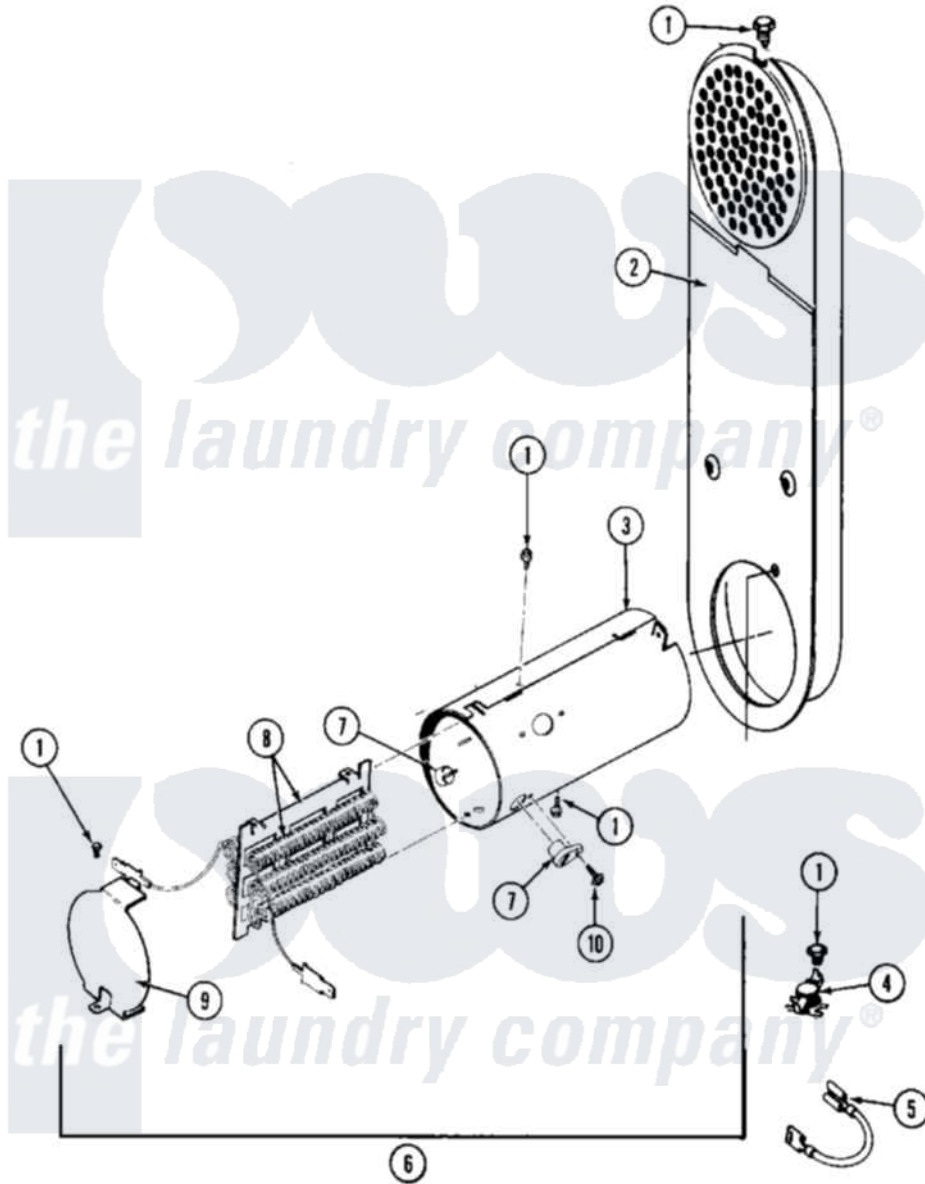

Maytag MDE27PCACW 06 - HEATER (A3 SERIES)

Maytag Commercial Maytag MDE27PCACW Dryer Parts Parts Diagram 06 - HEATER (A3 SERIES)
 Click on the part number to view part

Item	Original Part Number	Replaced By	Status	Part Description
001	211294	90767		Screw, 8A X 3/8 HeX Washer Head Tapping
002	308503		Not Available	INLET DUCT ASSEMBLY
"	NLA		Not Available	INLET DUCT ASSY.
003	314995			Enclosure, Heater
004	303396			Thermostat, Hi-Limit
005	Y307173			Wire, Jumper
006	Y308259			HEATER ASSY. COMPLETE (240V)
007	314998			Insulator, Terminal
008	307185	308614		Heater Sub-Assembly
009	314999			Shield, Radiant
010	NLA		Not Available	SCREW, TERMINAL INSULATOR