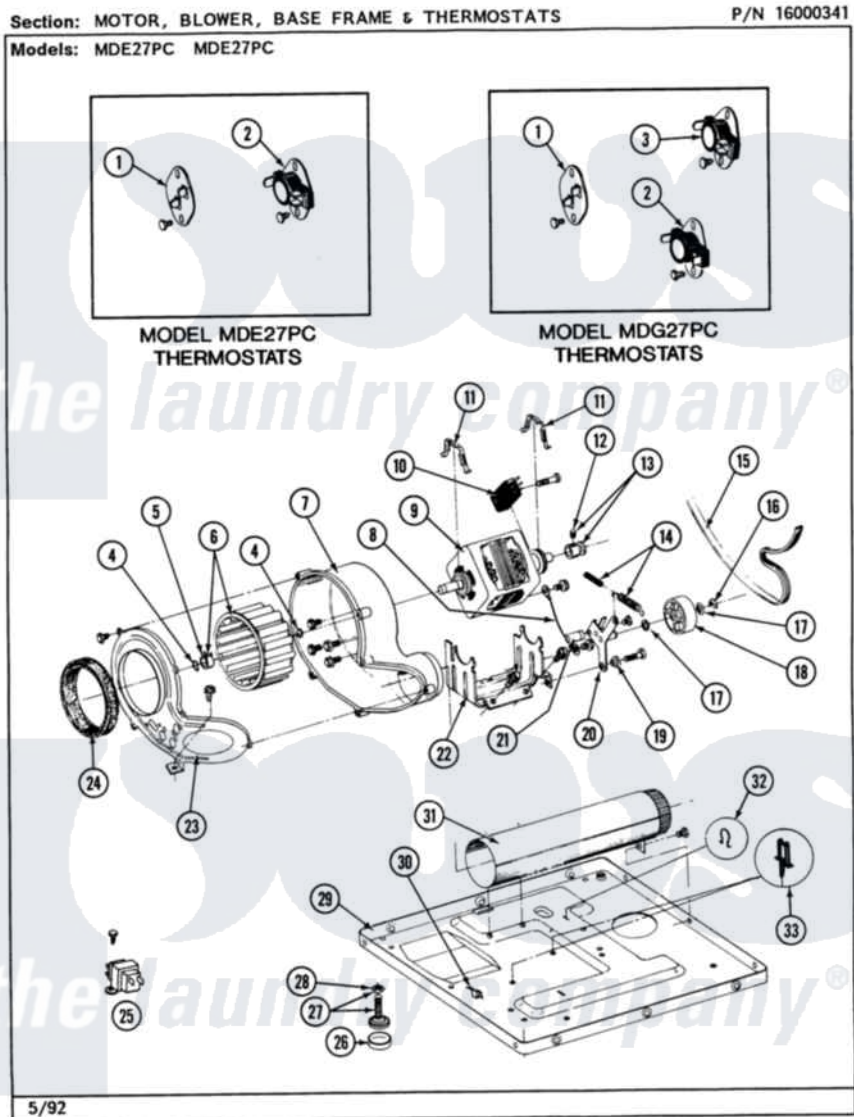

Maytag MDE27PCACW 07 - MOTOR, BLOWER, BASE FRAME & THERMOSTATS

22

Maytag [Commercial Maytag MDE27PCACW Dryer Parts](#) Parts Diagram 07 - MOTOR, BLOWER, BASE FRAME & THERMOSTATS

[Click on the part number to view part](#)

Item	Original Part Number	Replaced By	Status	Part Description
001	211294	90767		Screw, 8A X 3/8 HeX Washer Head Tapping
"	306056			Thermistor Temp. Control Part Not Used Mde/G26pc Only.
002	211294	90767		Screw, 8A X 3/8 HeX Washer Head Tapping
"	Y303391	33303391		Thermostat, Cycling
003	211294	90767		Screw, 8A X 3/8 HeX Washer Head Tapping
"	303392			Thermostat, Cycling
004	410233	9703438		Ring-Retrn
005	312967			Clamp, Blower Housing
006	Y303836			Blower Wheel Assembly And Clamp
007	Y312893			Housing, Blower
008	901220			Ground Wire
"	910343	488234		Screw 8-32 X 1/4