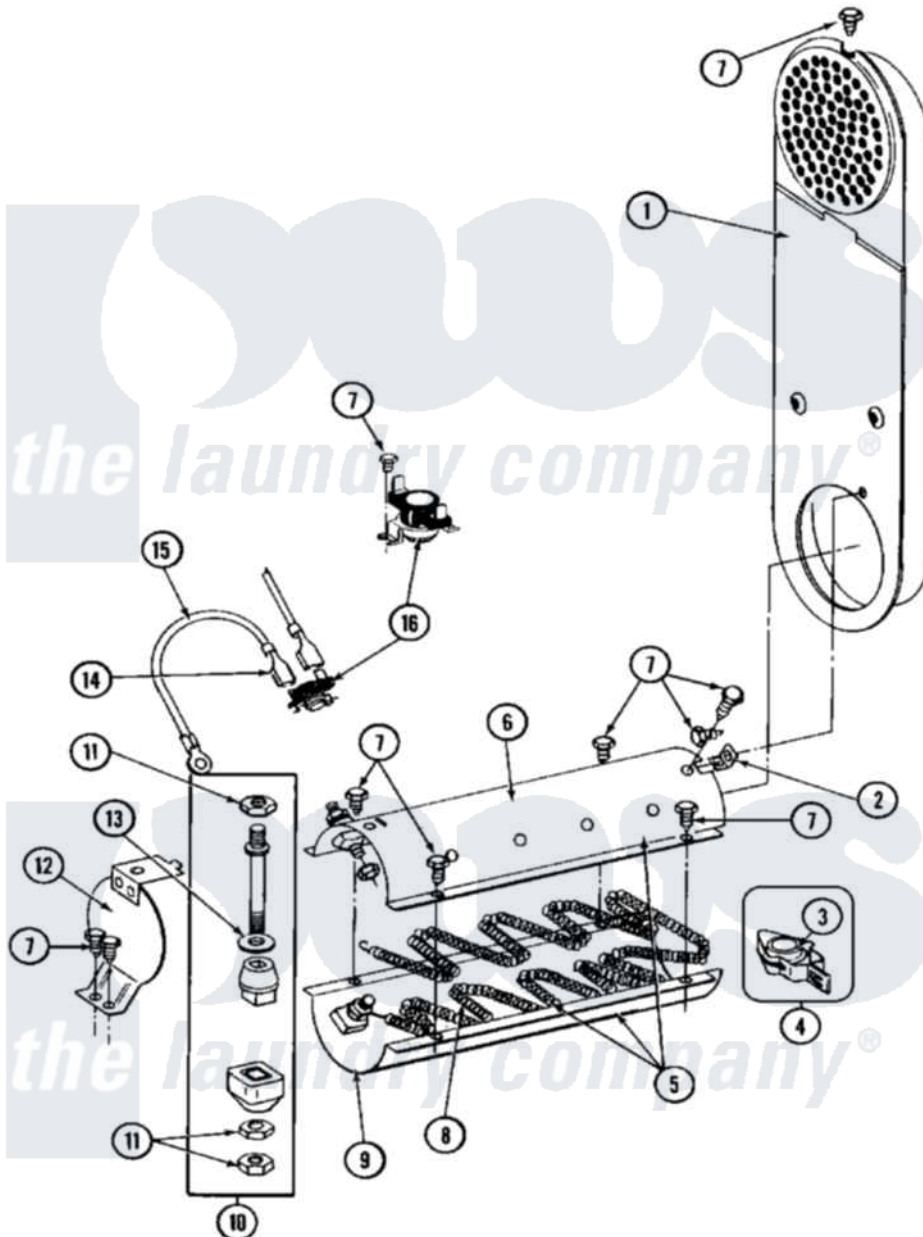

# Maytag MDE27PCACW 08 - HEATER (A0 SERIES)

Maytag Commercial Maytag MDE27PCACW Dryer Parts Parts Diagram 08 - HEATER (A0 SERIES)  
 Click on the part number to view part

Item	Original Part Number	Replaced By	Status	Part Description
001	NLA		Not Available	INLET DUCT ASSY.
002	<a href="#">Y312890</a>			Retainer, Heater Chamber
003	<a href="#">Y313270</a>			Insulator For Heater Elemen
004	<a href="#">Y303881</a>			Clip And Insulator Assembly
005	<a href="#">Y303778</a>			Heater Assembly Complete
006	Y313575		Not Available	HEATER CHAMBER, TOP
007	<a href="#">211294</a>	<a href="#">90767</a>		Screw, 8A X 3/8 HeX Washer Head Tapping
008	<a href="#">Y313537</a>			Heater Element 240 Volt
009	<a href="#">Y313576</a>			Heater Chamber, Bottom
010	<a href="#">Y304596</a>			Terminal Insulator Assembly
011	<a href="#">311484</a>	<a href="#">112432</a>		Nut
012	304124		Not Available	HEATER SHIELD
013	<a href="#">311093</a>			Washer, Terminal Connection
014	<a href="#">210745</a>			Wire Terminal
015	<a href="#">Y304693</a>			Jumper Wire
016	<a href="#">303396</a>			Thermostat, Hi-Limit