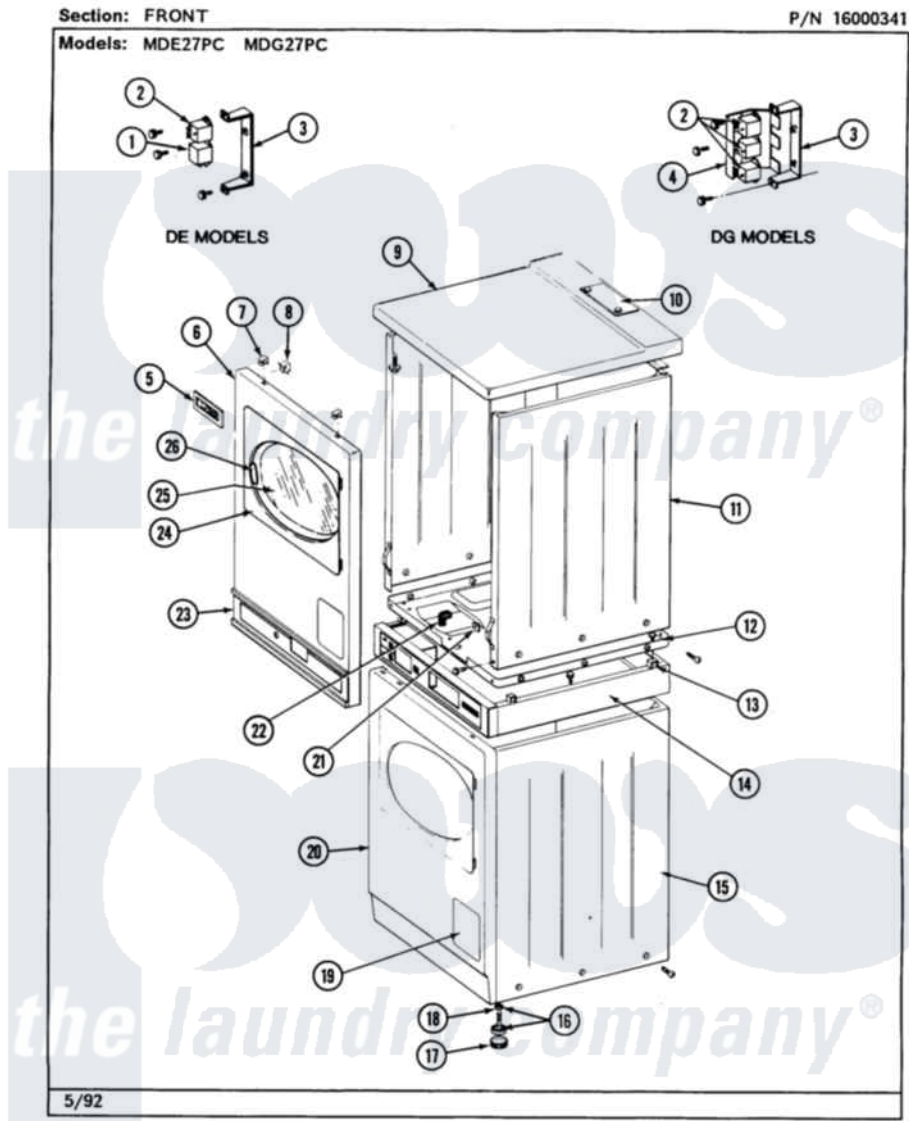

# Maytag MDE27PCADW 01 - FRONT

Maytag Commercial Maytag MDE27PCADW Dryer Parts Parts Diagram 01 - FRONT  
 Click on the part number to view part

Item	Original Part Number	Replaced By	Status	Part Description
001	<a href="#">306199</a>			Relay, Heater
"	Y251119	<a href="#">3177991</a>		Screw
002	901961	<a href="#">W10133335</a>		Relay, Motor
"	Y251119	<a href="#">3177991</a>		Screw
003	<a href="#">314627</a>			Bracket, Relays
"	Y310632	<a href="#">1163839</a>		Screw
004	NLA		Not Available	PART NOT USED
"	Y310632	<a href="#">1163839</a>		Screw
005	NLA		Not Available	NAME PLATE
006	NLA		Not Available	PANEL, FRONT UPPER (WHITE)
007	212982	<a href="#">22001650</a>		Fastener, Spring
008	<a href="#">Y310376</a>			Clip, Door Switch Harness
009	<a href="#">307104</a>			Top Cover Assembly
"	NLA		Not Available	(ALMOND)
010	NLA		Not Available	TOP COVER PLATE
"	<a href="#">Y313559</a>			Screw