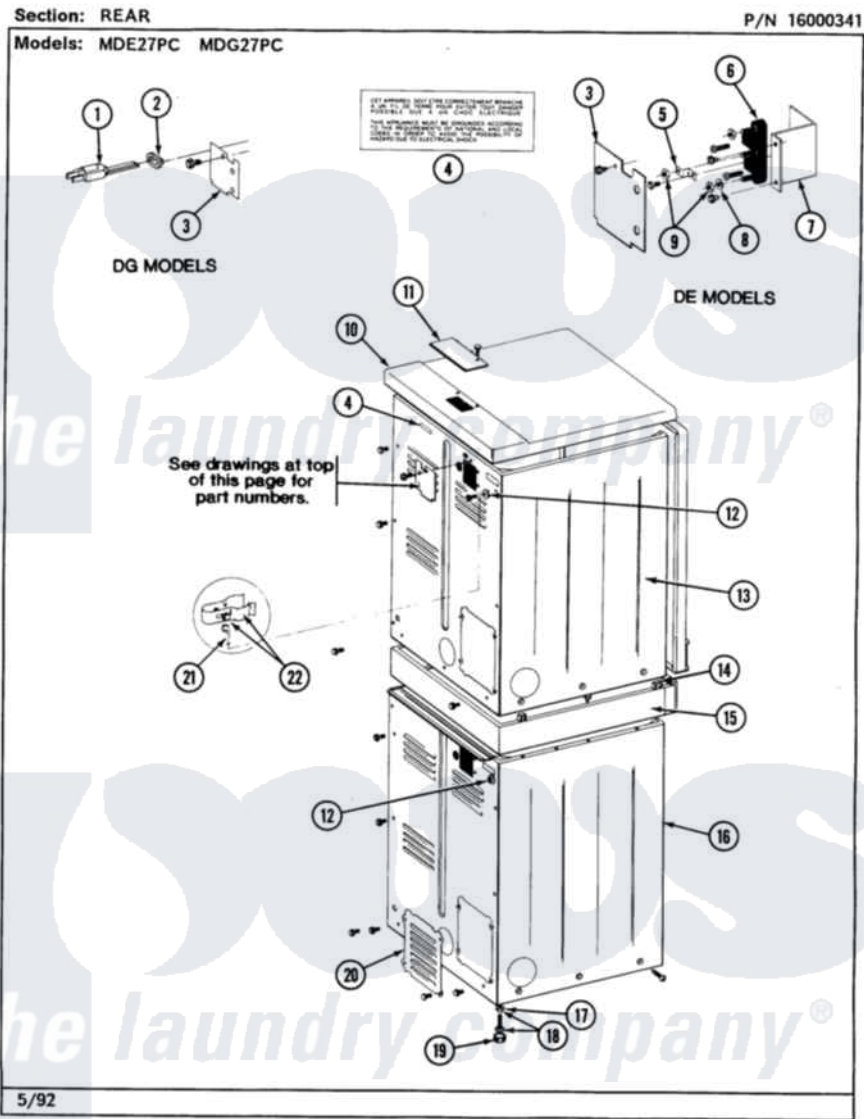

Maytag MDE27PCADW 02 - REAR

6

Maytag [Commercial Maytag MDE27PCADW Dryer Parts](#) Parts Diagram 02 - REAR

[Click on the part number to view part](#)

Item	Original Part Number	Replaced By	Status	Part Description
001	302521		Not Available	CORD, POWER PART NOT USED-GAS MODELS ONLY
002	211881			Grommet, Cord Part Not Used-Gas Models Only
003	Y313561			Screw---NA
"	Y312905		Not Available	COVER, TERMINAL
004	214519			LABEL, ELECTRICAL INSTR. PART NOT USED-GAS MODELS ONLY
005	Y311423	489483		Screw 10-32 X 1/2
"	Y312184			Strap, Grounding
006	400008			Block, Terminal
"	Y312209	W10001200		Screw
007	Y313561			Screw---NA
"	Y312904			Bracket, Terminal Block
008	Y311270			Washer, Terminal Block
009	311484	112432		Nut
010	307104			Top Cover Assembly

"	NLA		Not Available	(ALMOND)
011	NLA		Not Available	TOP COVER PLATE
"	Y313559			Screw
012	NLA		Not Available	SCREW & WASHER ASSY.
013	213007			Xfor Cabinet See Cabinet, Back
"	NLA		Not Available	CABINET, UPPER (WHITE)
"	Y310632	1163839		Screw
014	310933	33002194		Nut, Speed
015	NLA		Not Available	COUPLING COLLAR-WHITE
"	Y310632	1163839		Screw
016	NLA		Not Available	CABINET, LOWER (WHITE)
017	210385			Lock Nut For Adjustable Leg
018	Y302699	22003428		Leg, Adjustable
019	210684			Foot, Adjustable Leg
020	211294	90767		Screw, 8A X 3/8 HeX Washer Head Tapping
"	Y313561			Screw----NA
"	Y312951		Not Available	ACCESS COVER, BACK
021	311155			Ground Wire And Clamp
022	301548			Clamp, Ground Wire