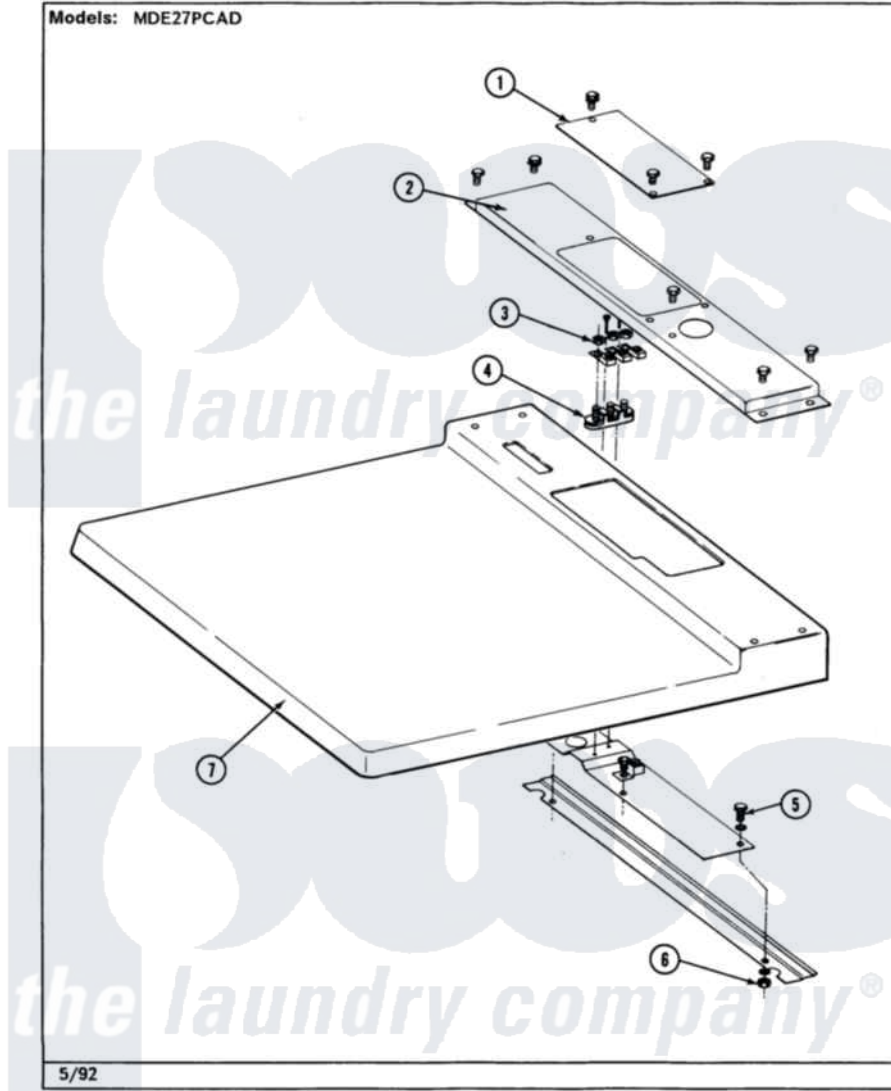

Maytag MDE27PCADW 03 - TOP COVER

Section: TOP COVER - DE-CANADA ONLY

P/N 16000341

Models: MDE27PCAD

5/92

8

Maytag [Commercial Maytag MDE27PCADW Dryer Parts](#) Parts Diagram 03 - TOP COVER

[Click on the part number to view part](#)

Item	Original Part Number	Replaced By	Status	Part Description
001	211294	90767		Screw, 8A X 3/8 HeX Washer Head Tapping
"	Y313559			Screw
"	Y314174			Terminal Cover - Canada
002	211294	90767		Screw, 8A X 3/8 HeX Washer Head Tapping
"	NLA		Not Available	CONDUIT ENTRANCE
"	Y313559			Screw
003	311484	112432		Nut
004	400008			Block, Terminal
"	Y312209	W10001200		Screw
005	NLA		Not Available	SCREW
006	Y052721			Nut, Terminal Block Plate
007	NLA		Not Available	TOP COVER-WHITE