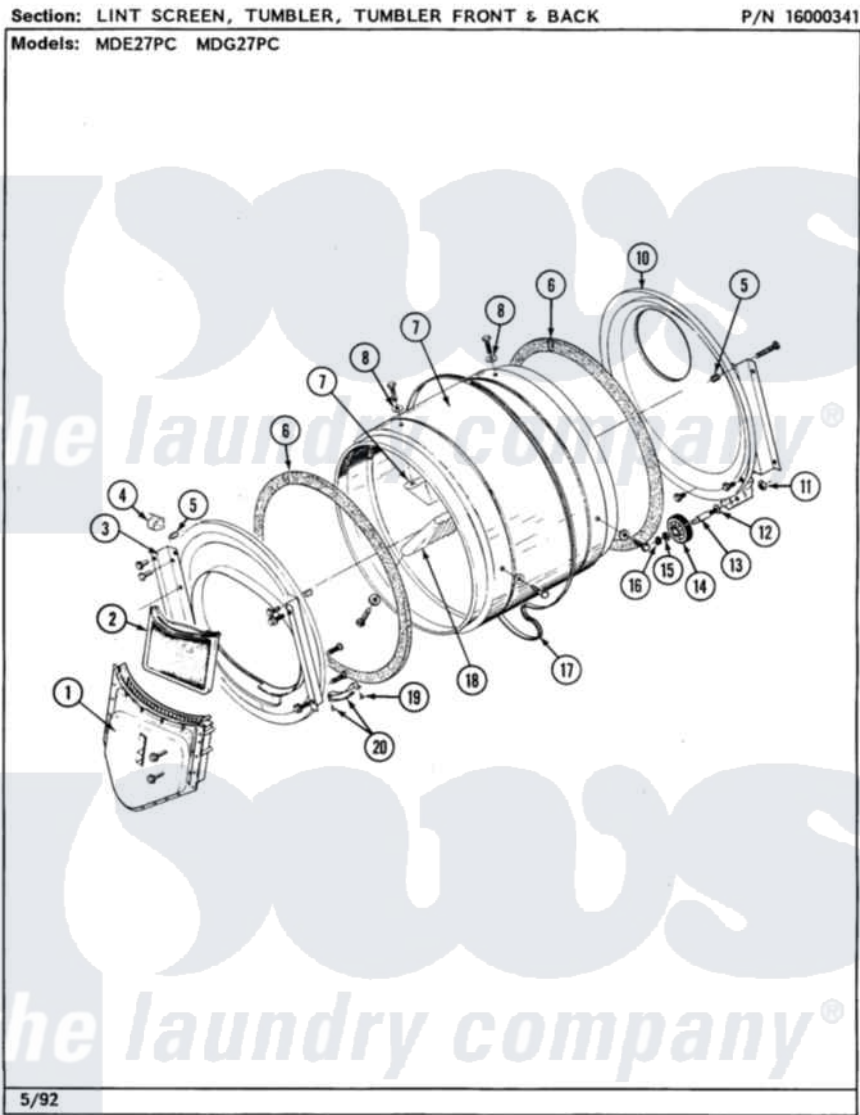

Maytag MDE27PCADW 06 - LINT SCREEN, TUMBLER (FRONT & BACK)

16

Maytag [Commercial Maytag MDE27PCADW Dryer Parts](#) Parts Diagram 06 - LINT SCREEN, TUMBLER (FRONT & BACK)

[Click on the part number to view part](#)

Item	Original Part Number	Replaced By	Status	Part Description
001	Y307112	33001016		Outlet Duct Assembly
"	Y314110	33002917		Screw, No.10-16
002	307108	33002970		Lint Filte
003	307109	33001179		Front, Tumbler
"	Y313561			Screw----NA
"	NLA		Not Available	SCREW
"	Y310632	1163839		Screw
004	Y310376			Clip, Door Switch Harness
005	NLA		Not Available	COVER, THREAD
006	314820			Seal, Tumbler
007	314803	33001012		Baffle
"	Y310759			Screw, Tumbler Baffles
008	314158			Washer, Baffle To Tumbler
009	306663		Not Available	TUMBLER W/BAFFLES
"	314802		Not Available	TUMBLER W/OUT BAFFLES
				Screw, 2A X 2/8 Hex Washer

010	211294	90767	Screw, 0A X 3/8 Hex Washer Head Tapping
"	Y307114	33001178	Back, Tumbler
"	Y308544	33001178	Back, Tumbler
011	312538	33001443	Nut, Hex
012	Y313347	312535	Washer, Vault Mounting Brk.
013	Y312948	6-3129480	Shaft- Tumbler
014	Y303373	12001541	Drum Roller/Washer Assembly--W
015	312535		Washer, Vault Mounting Brk.
016	410233	9703438	Ring-Retrn
017	Y312959		Poly "V" Belt For Tumbler
018	314804	33001004	Baffle, Tall
"	Y310759		Screw, Tumbler Baffles
019	210720		Rivet, Bearing To Tumbler Frnt
020	306508		Tumbler Bearing Kit ---W