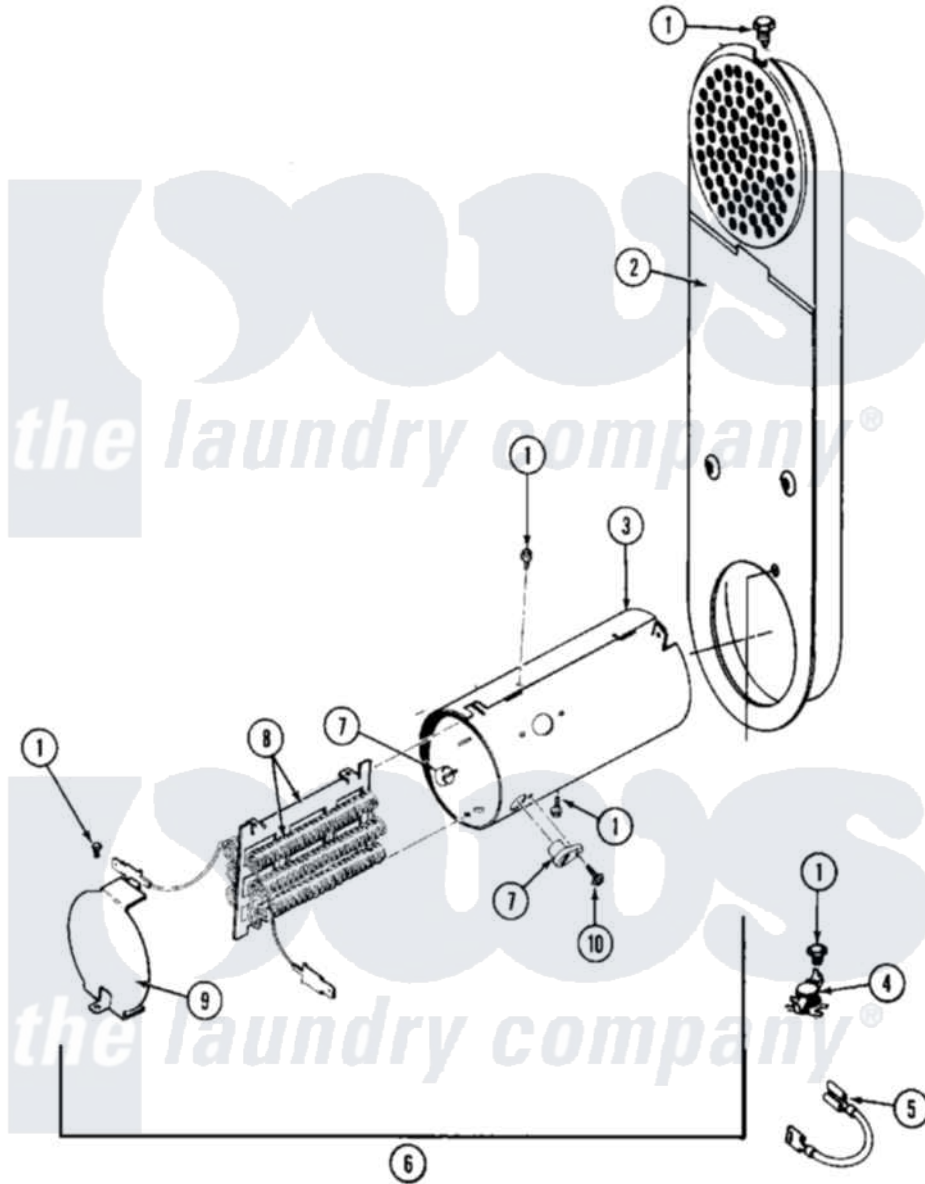

Maytag MDE27PCADW 07 - HEATER (A3 SERIES)

Maytag Commercial Maytag MDE27PCADW Dryer Parts Parts Diagram 07 - HEATER (A3 SERIES)
 Click on the part number to view part

| Item | Original Part Number | Replaced By | Status | Part Description |
|------|-------------------------|------------------------|---------------|---|
| 001 | 211294 | 90767 | | Screw, 8A X 3/8 HeX Washer Head Tapping |
| 002 | 308503 | | Not Available | INLET DUCT ASSEMBLY |
| " | NLA | | Not Available | INLET DUCT ASSY. |
| 003 | 314995 | | | Enclosure, Heater |
| 004 | 308217 | | | Thermostat, Hi-Limit |
| 005 | Y307173 | | | Wire, Jumper |
| 006 | Y308259 | | | HEATER ASSY. COMPLETE (240V) |
| 007 | 314998 | | | Insulator, Terminal |
| 008 | 307185 | 308614 | | Heater Sub-Assembly |
| 009 | 314999 | | | Shield, Radiant |
| 010 | NLA | | Not Available | SCREW, TERMINAL INSULATOR |