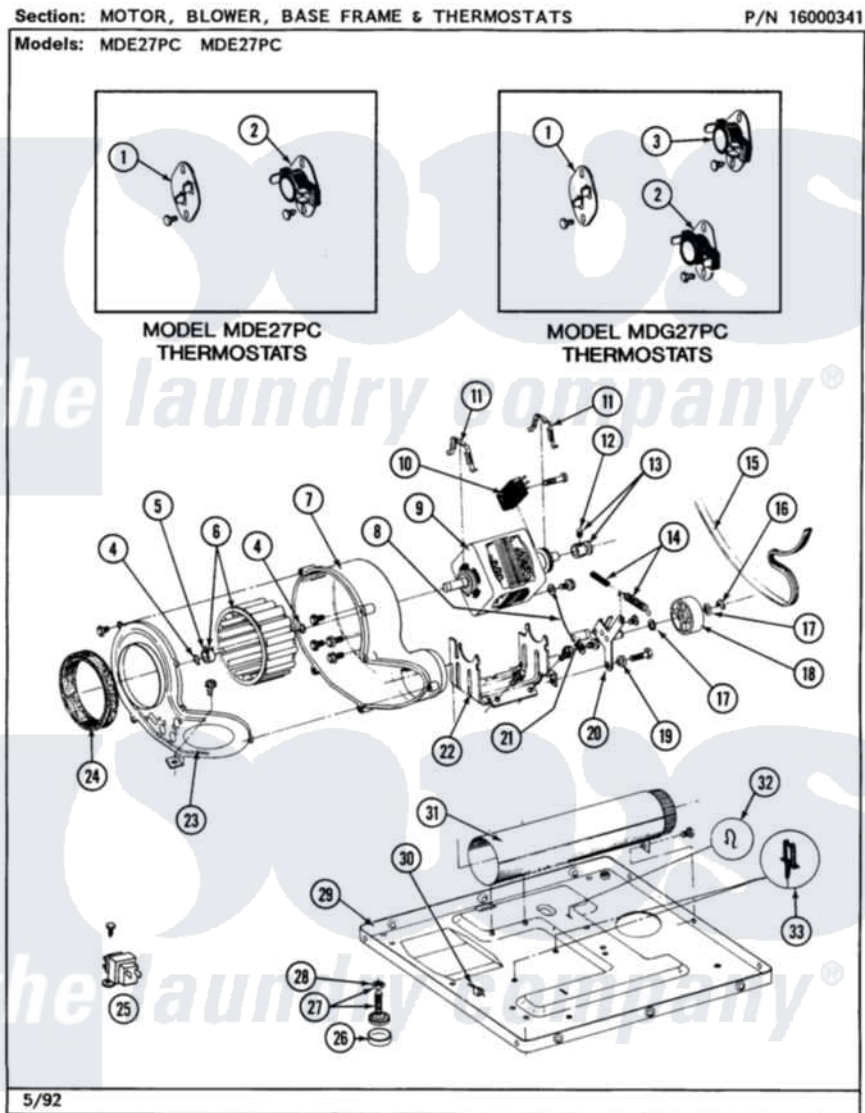

# Maytag MDE27PCADW 08 - MOTOR, BLOWER, BASE FRAME & THERMOSTATS

22

Maytag [Commercial Maytag MDE27PCADW Dryer Parts](#) Parts Diagram 08 - MOTOR, BLOWER, BASE FRAME & THERMOSTATS

[Click on the part number to view part](#)

Item	Original Part Number	Replaced By	Status	Part Description
001	<a href="#">211294</a>	<a href="#">90767</a>		Screw, 8A X 3/8 HeX Washer Head Tapping
"	<a href="#">306056</a>			Thermistor Temp. Control Part Not Used Mde/G26pc Only.
002	<a href="#">211294</a>	<a href="#">90767</a>		Screw, 8A X 3/8 HeX Washer Head Tapping
"	Y303391	<a href="#">33303391</a>		Thermostat, Cycling
003	<a href="#">211294</a>	<a href="#">90767</a>		Screw, 8A X 3/8 HeX Washer Head Tapping
"	<a href="#">303392</a>			Thermostat, Cycling
004	410233	<a href="#">9703438</a>		Ring-Retrn
005	<a href="#">312967</a>			Clamp, Blower Housing
006	<a href="#">Y303836</a>			Blower Wheel Assembly And Clamp
007	<a href="#">Y312893</a>			Housing, Blower
008	<a href="#">901220</a>			Ground Wire
"	910343	<a href="#">488234</a>		Screw 8-32 X 1/4