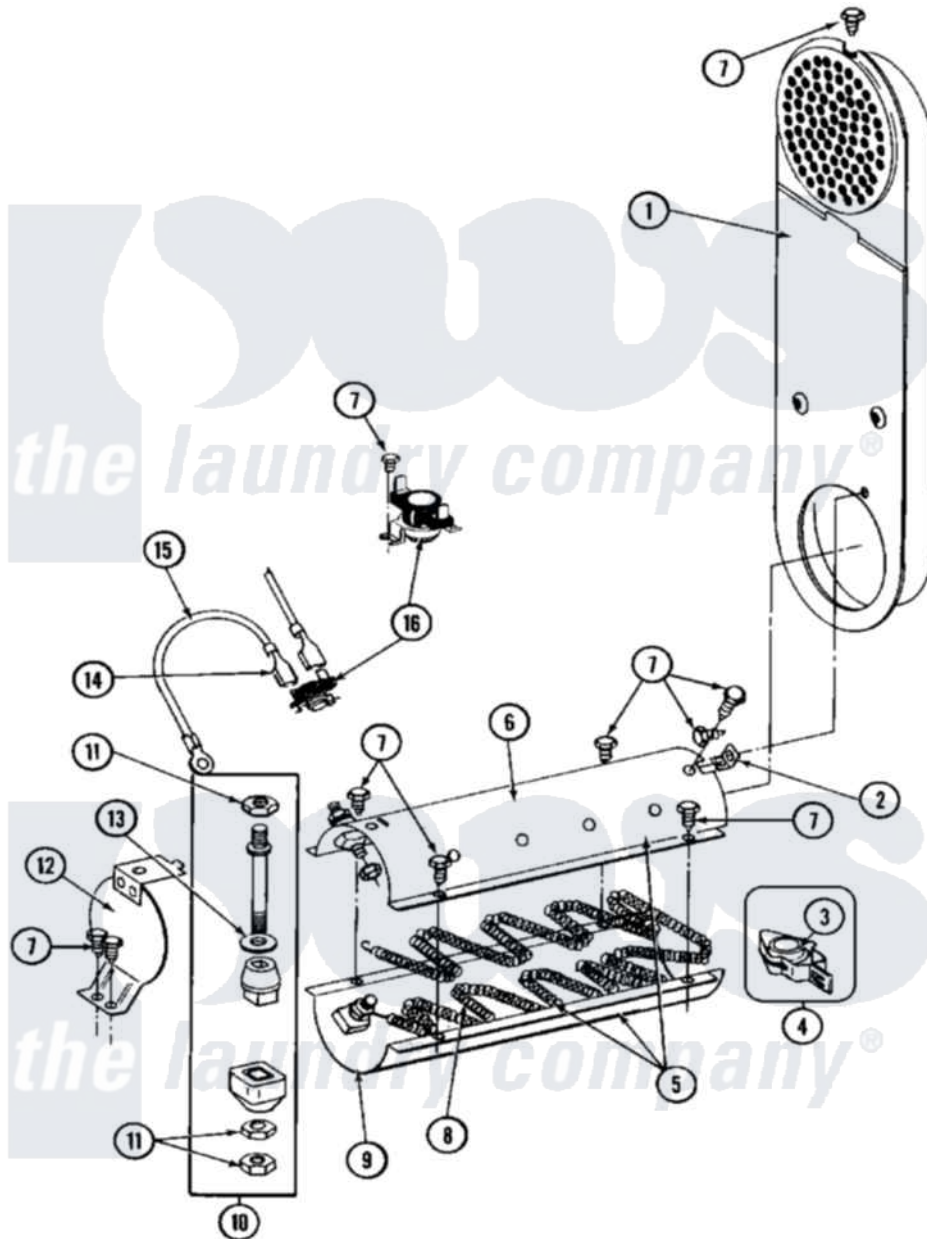

Maytag MDE27PCADW 09 - HEATER (A0 SERIES)

Maytag Commercial Maytag MDE27PCADW Dryer Parts Parts Diagram 09 - HEATER (A0 SERIES)
 Click on the part number to view part

Item	Original Part Number	Replaced By	Status	Part Description
001	NLA		Not Available	INLET DUCT ASSY.
002	Y312890			Retainer, Heater Chamber
003	Y313270			Insulator For Heater Elemen
004	Y303881			Clip And Insulator Assembly
005	Y303778			Heater Assembly Complete
006	Y313575		Not Available	HEATER CHAMBER, TOP
007	211294	90767		Screw, 8A X 3/8 HeX Washer Head Tapping
008	Y313537			Heater Element 240 Volt
009	Y313576			Heater Chamber, Bottom
010	Y304596			Terminal Insulator Assembly
011	311484	112432		Nut
012	304124		Not Available	HEATER SHIELD
013	311093			Washer, Terminal Connection
014	210745			Wire Terminal
015	Y304693			Jumper Wire
016	303896			Hi-Limit Thermostat-Canada