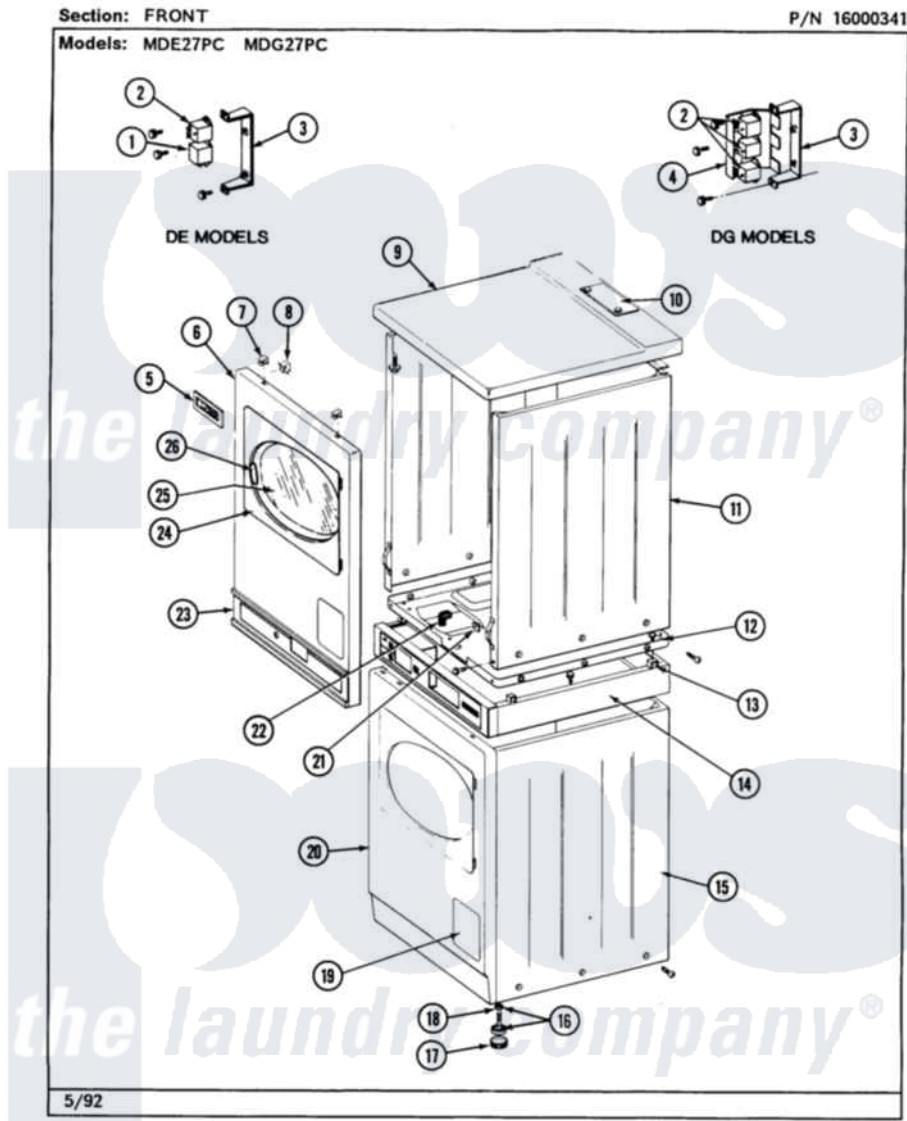

Maytag MDE27PCAEL 01 - FRONT

Maytag [Commercial Maytag MDE27PCAEL Dryer Parts](#) Parts Diagram 01 - FRONT
 Click on the part number to view part

Item	Original Part Number	Replaced By	Status	Part Description
001	306398			Relay, Heater
"	Y251119	3177991		Screw
002	901961	W10133335		Relay, Motor
"	Y251119	3177991		Screw
003	314627			Bracket, Relays
"	Y310632	1163839		Screw
004	NLA		Not Available	PART NOT USED
"	Y310632	1163839		Screw
005	NLA		Not Available	NAME PLATE
006	NLA		Not Available	PANEL, FRONT UPPER (WHITE)
007	212982	22001650		Fastener, Spring
008	Y310376			Clip, Door Switch Harness
009	307104			Top Cover Assembly
"	NLA		Not Available	(ALMOND)
010	NLA		Not Available	TOP COVER PLATE
"	Y313559			Screw

011	204445		Screw And Fastener Assembly
"	213007		Xfor Cabinet See Cabinet, Back
"	NLA	Not Available	CABINET, UPPER (WHITE)
012	306261		Base Assembly, Upper Dryer
"	314663	214354	Screw, Top Cover To Cabnt.
013	310933	33002194	Nut, Speed
014	NLA	Not Available	COUPLING COLLAR-WHITE
"	Y310632	1163839	Screw
015	NLA	Not Available	CABINET, LOWER (WHITE)
016	Y302699	22003428	Leg, Adjustable
017	210684		Foot, Adjustable Leg
018	210385		Lock Nut For Adjustable Leg
019	NLA	Not Available	PART NOT USED
020	204439		Screw And Fstner Assembly
"	NLA	Not Available	(ALMOND)
"	Y308463		Panel, Front
021	NLA	Not Available	RETAINER, FRONT PANEL
022	314522		Grommet, Strain Relief
023	NLA	Not Available	UPPER CONTROL EXTRUSION
024	314967	Not Available	DOOR W/WINDOW OUTER HALF (WHT)
"	NLA	Not Available	DOOR ASSY. COMPLETE (WHITE)
025	308069	Not Available	DOOR, INNER W/GASKET
026	314939		Handle, Door
"	314974		Handle, Door