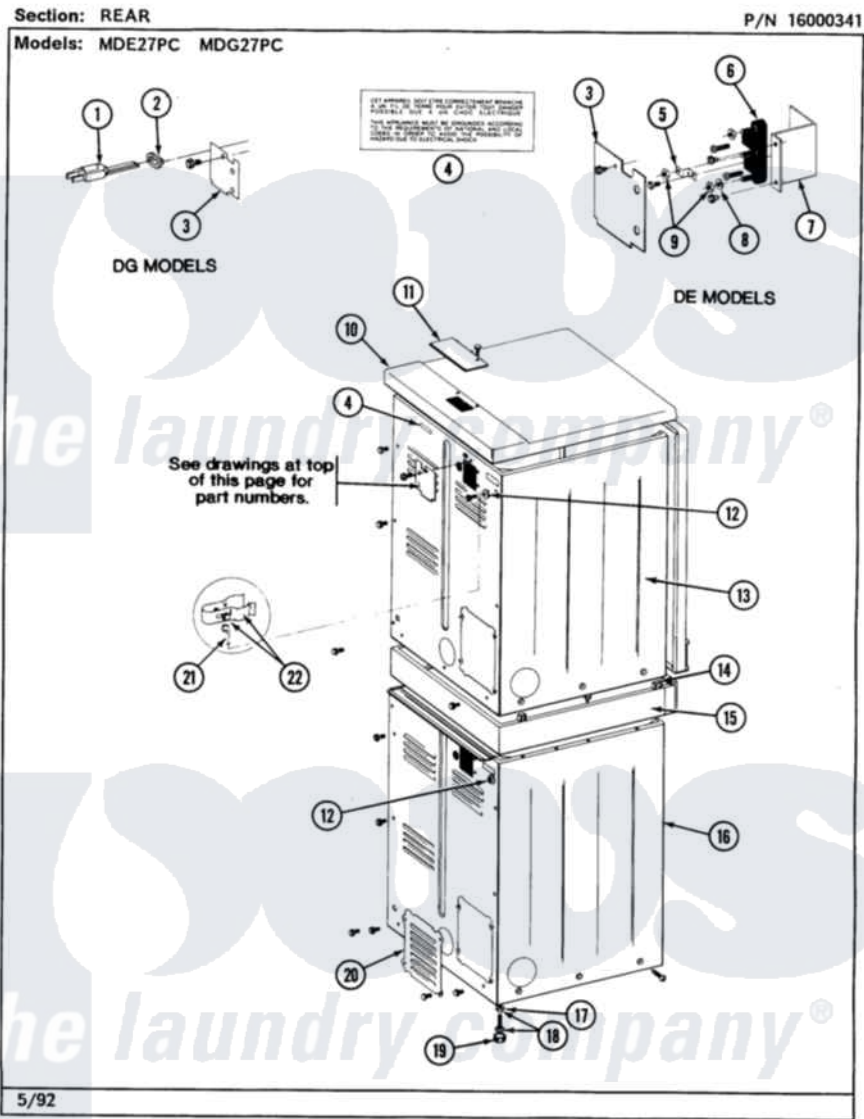

Maytag MDE27PCAEL 02 - REAR

6

Maytag Commercial Maytag MDE27PCAEL Dryer Parts Parts Diagram 02 - REAR
 Click on the part number to view part

Item	Original Part Number	Replaced By	Status	Part Description
001	302521		Not Available	CORD, POWER PART NOT USED-GAS MODELS ONLY
002	211881			Grommet, Cord Part Not Used-Gas Models Only
003	Y313561			Screw---NA
"	Y312905		Not Available	COVER, TERMINAL
004	214519			LABEL, ELECTRICAL INSTR. PART NOT USED-GAS MODELS ONLY
005	Y311423	489483		Screw 10-32 X 1/2
"	Y312184			Strap, Grounding
006	400008			Block, Terminal
"	Y312209	W10001200		Screw
007	Y313561			Screw---NA
"	Y312904			Bracket, Terminal Block
008	Y311270			Washer, Terminal Block
009	311484	112432		Nut
010	307104			Top Cover Assembly

"	NLA		Not Available	(ALMOND)
011	NLA		Not Available	TOP COVER PLATE
"	Y313559			Screw
012	NLA		Not Available	SCREW & WASHER ASSY.
013	213007			Xfor Cabinet See Cabinet, Back
"	NLA		Not Available	CABINET, UPPER (WHITE)
"	Y310632	1163839		Screw
014	310933	33002194		Nut, Speed
015	NLA		Not Available	COUPLING COLLAR-WHITE
"	Y310632	1163839		Screw
016	NLA		Not Available	CABINET, LOWER (WHITE)
017	210385			Lock Nut For Adjustable Leg
018	Y302699	22003428		Leg, Adjustable
019	210684			Foot, Adjustable Leg
020	211294	90767		Screw, 8A X 3/8 HeX Washer Head Tapping
"	Y313561			Screw----NA
"	Y312951		Not Available	ACCESS COVER, BACK
021	311155			Ground Wire And Clamp
022	301548			Clamp, Ground Wire