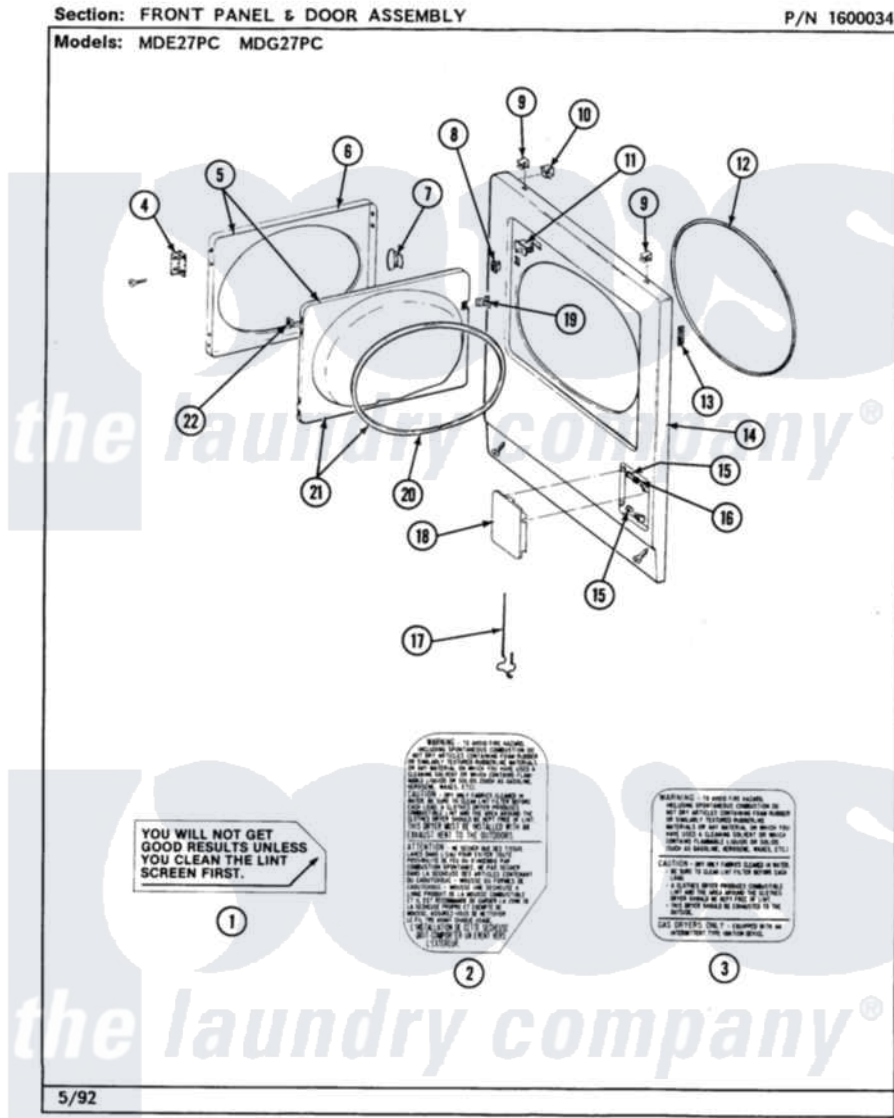

Maytag MDE27PCAEL 04 - FRONT PANEL & DOOR ASSEMBLY

Maytag Commercial Maytag MDE27PCAEL Dryer Parts Parts Diagram 04 - FRONT PANEL & DOOR ASSEMBLY
 Click on the part number to view part

Item	Original Part Number	Replaced By	Status	Part Description
001	Y313340			LABEL, LINT SCREEN INSTRUCTION
002	314941		Not Available	LABEL, INSTRUCTION
003	NLA		Not Available	PART NOT USED
004	307099	33001230		Hinge, Door
"	Y314062			Screw, Door Hinge And Panel
005	NLA		Not Available	DOOR ASSY. COMPLETE (WHITE)
006	314967		Not Available	DOOR W/WINDOW OUTER HALF (WHT)
"	NLA		Not Available	(ALMOND)
007	314939			Handle, Door
"	314974			Handle, Door
008	306436			Door Latch Kit--W
009	212982	22001650		Fastener, Spring
010	Y310376			Clip, Door Switch Harness
011	Y305753	W10169313		Switch-Dor

012	314937		Seal, Front Panel
013	Y313907		Fastener, Twin
014	204439		Screw And Fstner Assembly
"	NLA	Not Available	FRONT PANEL - UPPER (WHITE)
"	Y308463		Panel, Front
015	NLA	Not Available	PART NOT USED
016	312369		Sleeve, Access Panel Stud Part Not Used
017	Y314025		Latch For Access Door
018	NLA	Not Available	PART NOT USED
019	314936	33001305	Strike, Door
"	314944	33001305	Strike, Door
020	314935	33001192	Seal, Door
021	308069	Not Available	DOOR, INNER W/GASKET
022	Y313910		Clip, Door Liner To Outer Panel